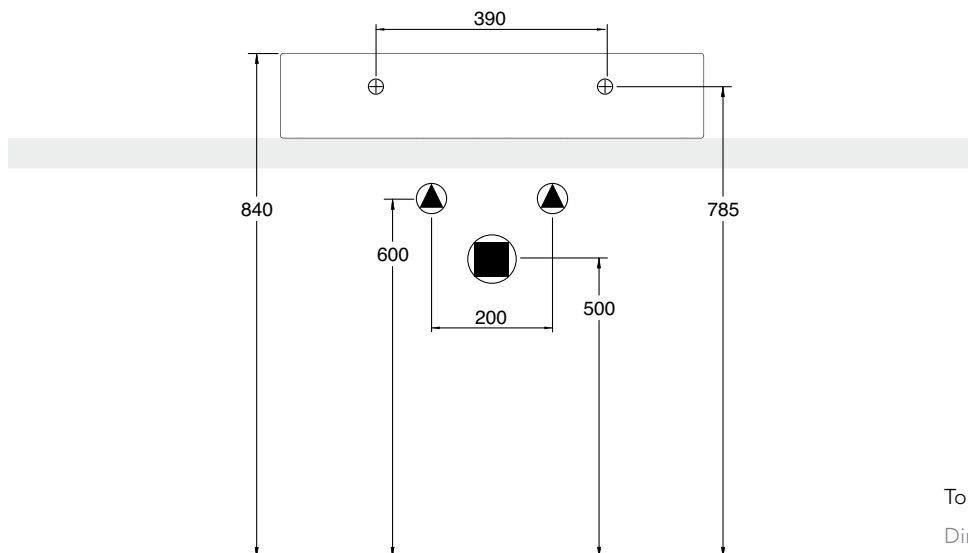

Tolleranza dimensioni $\pm 5\%$

Dimension tolerance $\pm 5\%$