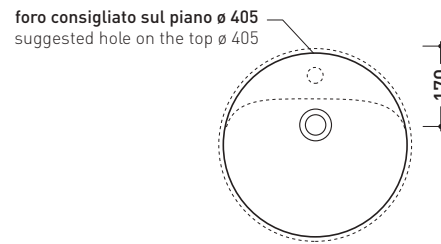

vista zenitale / zenital view