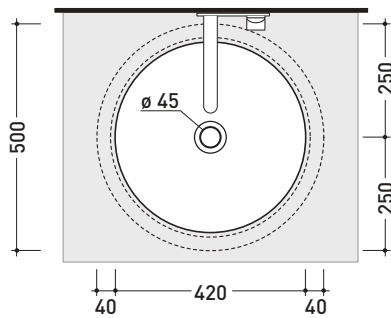

UNI EN 14688 - CL20 Dop-No14688

vista zenitale / zenital view

foro consigliato sul piano ø 420
suggested hole on the top ø 420