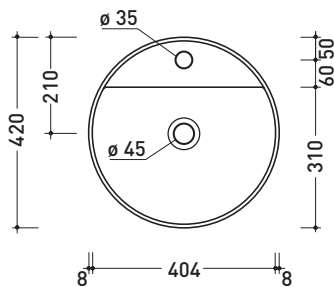

Twin Set Slim

➔ **FLAMINIA.**

design **LUDOVICA+ROBERTO PALOMBA**

2020

TW42A Twin Set Slim 42

Countertop single-hole basin 42 cm

•WITH OVERFLOW •WITH TAP LEDGE

Complements: **Forty6 shelf (F6RL44)**
Line taps basin: ONE - NOKÈ - FOLD - X1
Line accessories: TWO - HOOP - NOKÈ - FOLD

CE UNI EN 14688 - CL20 Dop-No14688

vista zenitale / zenital view

vista zenitale / zenital view

vista frontale / frontal view

sezione longitudinale / section

sizes in mm

Please consider a 2% tolerance on indicated measurements