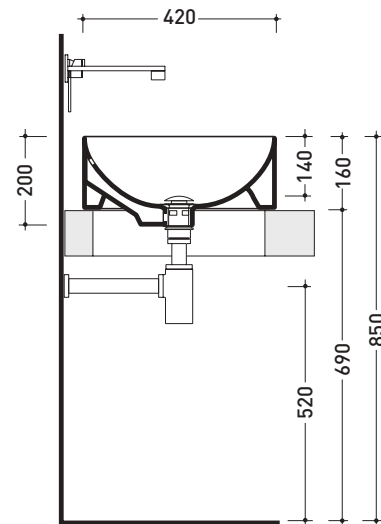

UNI EN 14688 - CL20 Dop-No14688

vista zenitale / zenital view

vista zenitale / zenital view

vista frontale / frontal view

sezione longitudinale / section

sizes in mm

Please consider a 2% tolerance on indicated measurements