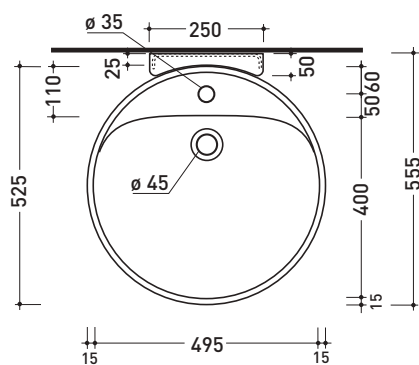

Wall hung single-hole basin 52 cm + wall fixing bracket

•WITH OVERFLOW •WITH TAP LEDGE

Complements: **Line taps basin:** ONE - NOKÈ - FOLD - X1
Line accessories: TWO - HOOP - NOKÈ - FOLD

Technical accessories: **Chrome siphon (SIFL/CR) - Telescopic chrome siphon (SIFL066)**
Stop & Go drain (PLSG)
Ceramic Stop&Go drain (PLCE)
Two piece set chrome tap filters (RF026)

Package dim. basin: **55 x 22,5 x 55 cm** | Weight **19,5 kg** | Pz. Pallet n° **18**

Package dim. bracket: **38 x 15 x 8 cm** | Weight **2,4 kg** | Pz. Pallet n° -

UNI EN 14688 - CL20 Dop-No14688

vista zenitale / zenital view