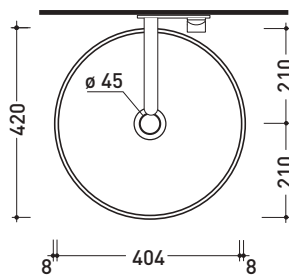

MonoTwin Slim

➔ **FLAMINIA.**

design **LUDOVICA+ROBERTO PALOMBA**

2020

MTC42P MonoTwin Slim

Wall column-basin 42 cm (floor fixing kit art. 9005 included)

● WITHOUT OVERFLOW ● WITHOUT TAP LEDGE

Complements: **Line taps basin:** ONE - NOKÈ - FOLD - X1
Line accessories: TWO - HOOP - NOKÈ - FOLD

Technical accessories: **Chrome siphon (SIFL/CR) - Telescopic chrome siphon (SIFL066)**
Stop & Go drain (PLSG)
Ceramic Stop&Go drain (PLCE)
Chrome waste with automatic integrated overflow (PLTPCR)
Waste with automatic integrated overflow and ceramic cover (PLTPCR)
Two piece set chrome tap filters (RF026)

Package dim. cm | Weight **47,5 kg** | Pz. Pallet n° **4**

CE UNI EN 14688 - CL00 Dop-No14688

vista zenitale / zenital view