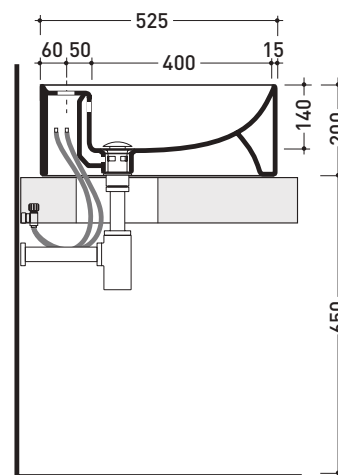

sezione longitudinale / section

sizes in mm

Please consider a 2% tolerance on indicated measurements

CERAMIC: glossy finish

white

<http://www.ceramicaflaminia.it/en/products/322-twin>

©ceramicaflaminiaspa - All rights reserved. Unauthorized copying, publication, reproduction as well as partial reproduction are prohibited

january 2021