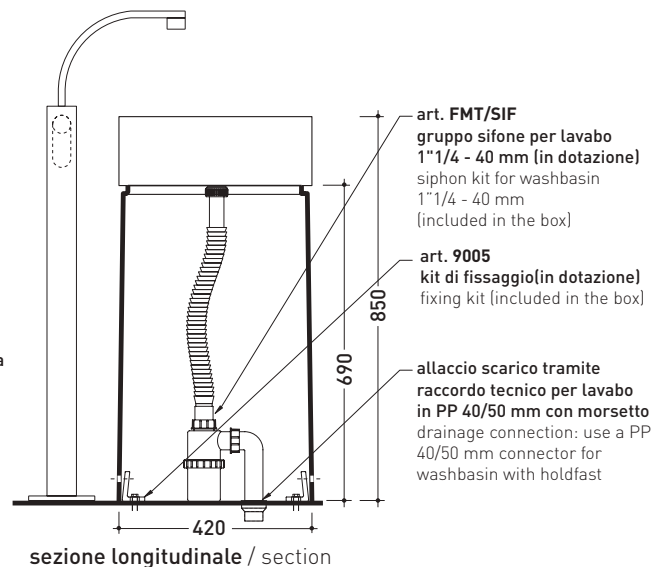

Complements: **Line free-standing taps basin: ONE - NOKÈ - FOLD**
Line accessories: TWO - HOOP - NOKÈ - FOLD

Technical accessories: **Stop & Go drain (PLSG)**
Ceramic Stop&Go drain (PLCE)

Package dim. **45 x 45 x 72 cm** | Weight **26 kg** | Pz. Pallet n° **4**

UNI EN 14688 - CL20 Dop-No14688

Twin Column **5050/COLC**
 + Twin Set 42 **5050/42A**

vista zenitale / zenital view

Twin Column **5050/COLC**
 + Twin Set 42 **5050/42C**

vista zenitale / zenital view

sizes in mm