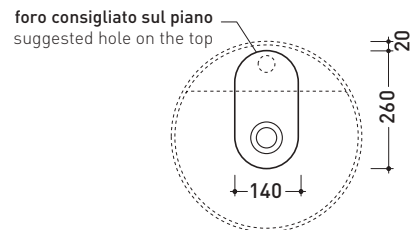

vista zenitale / zenital view