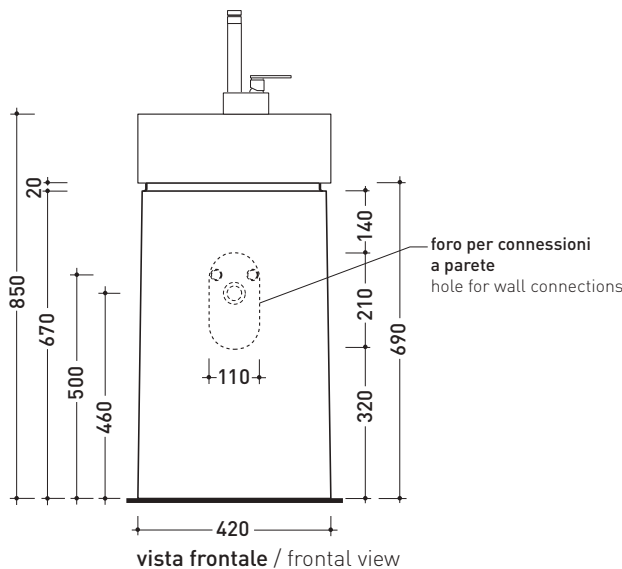

vista frontale / frontal view