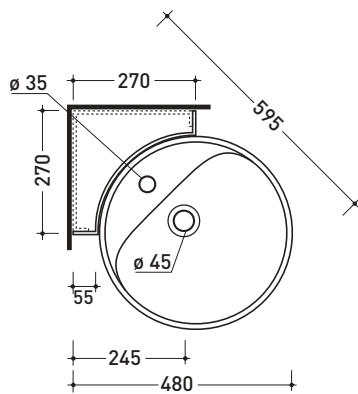

january 2021

design LUDOVICA+ROBERTO PALOMBA

1997

5050/42S + TS02/42 Twin Set 42

Wall hung single-hole basin 42 cm + corner bracket for wall fixing

•WITH OVERFLOW •WITH TAP LEDGE

Complements: **Line taps basin:** ONE - NOKÈ - FOLD - X1
Line accessories: TWO - HOOP - NOKÈ - FOLD

Package dim. bracket: 29 x 29 x 13 cm | Weight 4,4 kg | Pz. Pallet n° -

CE UNI EN 14688 - CL20 Dop-No14688

vista zenitale / zenital view

staffa di fissaggio
fixing bracket

vista frontale fissaggio staffa
fixing bracket frontal view