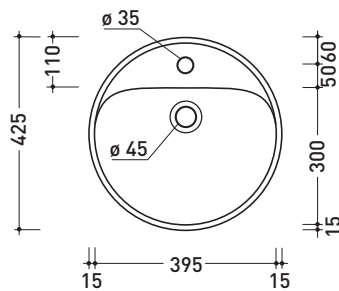

design **LUDOVICA+ROBERTO PALOMBA**

1997

5055/42 Twin Set 42

Recessed single-hole basin 42 cm

•WITH OVERFLOW •WITH TAP LEDGE

Complements: **Line taps basin:** ONE - NOKÈ - FOLD - X1
Line accessories: TWO - HOOP - NOKÈ - FOLD

Technical accessories: **Chrome siphon (SIFL/CR) - Telescopic chrome siphon (SIFL066)**
Stop & Go drain (PLSG)
Ceramic Stop&Go drain (PLCE)
Two piece set chrome tap filters (RF026)

Package dim. **44 x 20 x 44 cm** | Weight **12,9 kg** | Pz. Pallet n° **30**

UNI EN 14688 - CL20 Dop-No14688

vista zenitale / zenital view