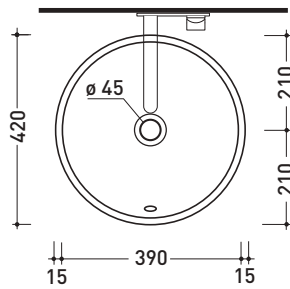

UNI EN 14688 - CL20 Dop-No14688

vista zenitale / zenital view