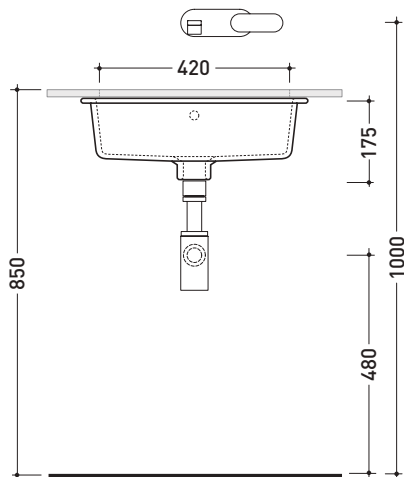

Technical accessories: **Chrome siphon (SIFL/CR) - Telescopic chrome siphon (SIFL066)**
Stop & Go drain (PLSG)
Ceramic Stop&Go drain (PLCE)
Two piece set chrome tap filters (RF026)

Package dim. 44 x 20 x 44 cm | Weight 10 kg | Pz. Pallet n° 24

UNI EN 14688 - CL20 Dop-No14688

vista zenitale / zenital view

foro consigliato sul piano ø 420
 suggested hole on the top ø 420

vista zenitale / zenital view

vista frontale / frontal view

sezione longitudinale / section