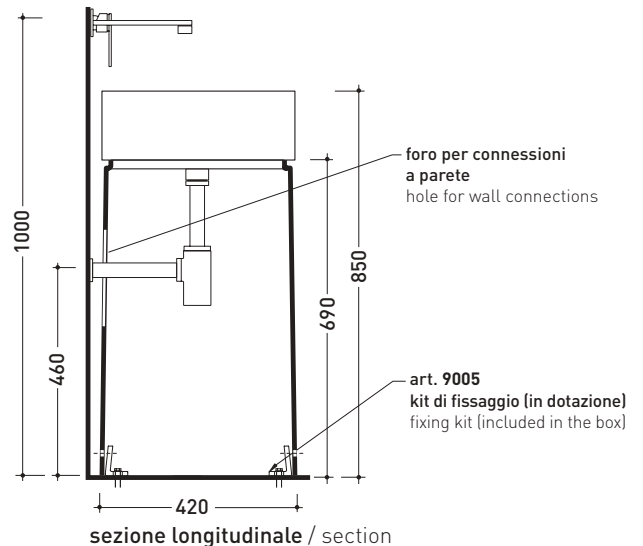

UNI EN 14688 - CL20 Dop-No14688

Twin Column **5050/COLP**
 + Twin Set 42 **5050/42A**

vista zenitale / zenital view

Twin Column **5050/COLP**
 + Twin Set 42 **5050/42C**

vista zenitale / zenital view

vista frontale / frontal view