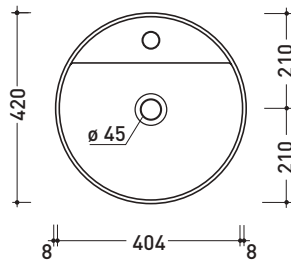

CE UNI EN 14688 - CL00 Dop-No14688

vista zenitale / zenital view