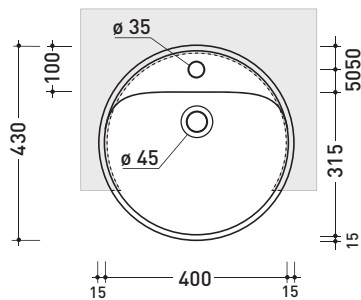

design LUDOVICA+ROBERTO PALOMBA

1997

5054/42 Twin Set 42

Semi-inset single-hole basin 42 cm

•WITH OVERFLOW •WITH TAP LEDGE

Complements: **Forty6 shelf** (F65054/42)
Line taps basin: ONE - NOKÈ - FOLD - X1
Line accessories: TWO - HOOP - NOKÈ - FOLD

Technical accessories: **Chrome siphon (SIFL/CR) - Telescopic chrome siphon (SIFL066)**
Stop & Go drain (PLSG)
Ceramic Stop&Go drain (PLCE)
Two piece set chrome tap filters (RF026)

Package dim. **44 x 20 x 44 cm** | Weight **13 kg** | Pz. Pallet n° **30**

UNI EN 14688 - CL20 Dop-No14688

vista zenitale / zenital view

* foro consigliato sul piano ø 395
suggested hole on the top ø 395