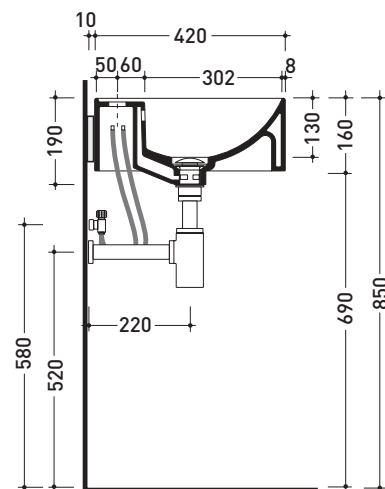

CE UNI EN 14688 - CL20 Dop-No14688

vista zenitale / zenital view

vista frontale fissaggio staffa
fixing bracket frontal view

staffa di fissaggio
fixing bracket

vista laterale / lateral view

sizes in mm

Please consider a 2% tolerance on indicated measurements