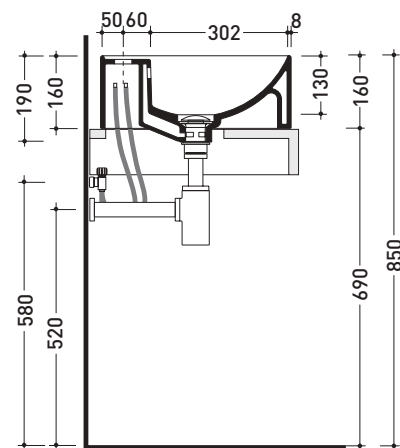

CE UNI EN 14688 - CL20 Dop-No14688

vista zenitale / zenital view

vista zenitale / zenital view

vista frontale / frontal view

sezione longitudinale / section

sizes in mm

Please consider a 2% tolerance on indicated measurements