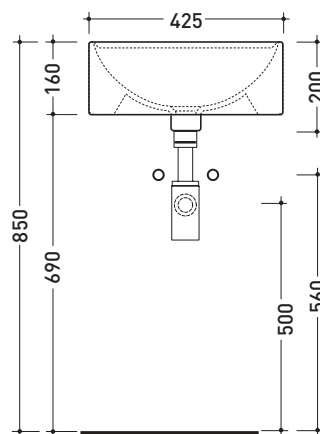

vista frontale / frontal view