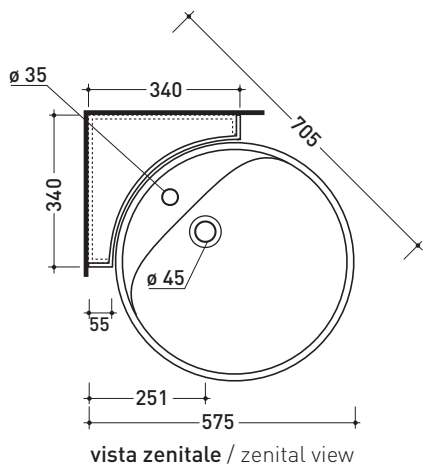

CE UNI EN 14688 - CL20 Dop-No14688