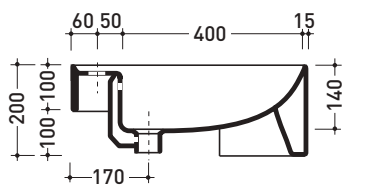

sezione longitudinale / section