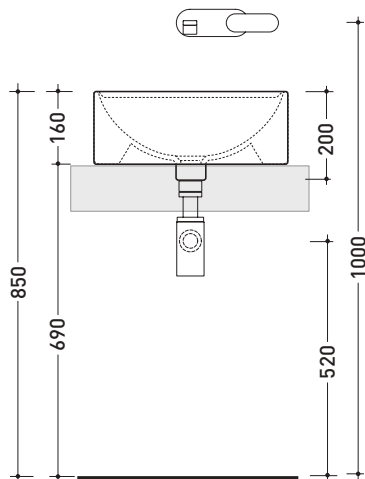

vista frontale / frontal view