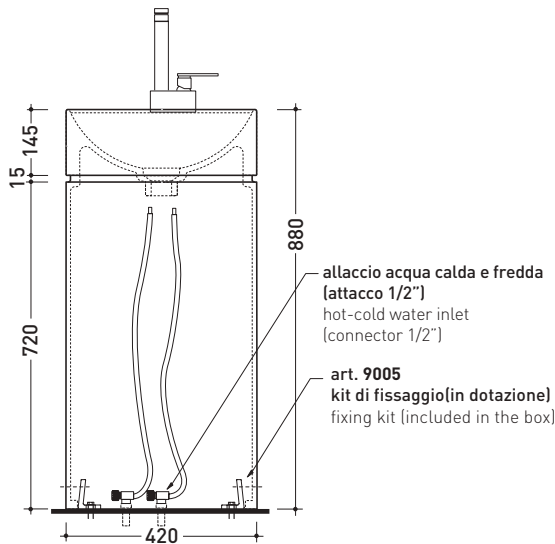

● WITHOUT OVERFLOW ● WITH TAP LEDGE

Complements: **Line taps basin: ONE - NOKÈ - FOLD - X1**
Line accessories: TWO - HOOP - NOKÈ - FOLD

Technical accessories: **Stop & Go drain (PLSG)**
Ceramic Stop&Go drain (PLCE)
Chrome waste with automatic integrated overflow (PLTPCR)
Waste with automatic integrated overflow and ceramic cover (PLTPCR)

Package dim. **cm** | Weight **47,5 kg** | Pz. Pallet n° **4**

CE UNI EN 14688 - CL00 Dop-No14688

vista zenitale / zenital view

vista zenitale / zenital view

vista frontale / frontal view

sezione longitudinale / section