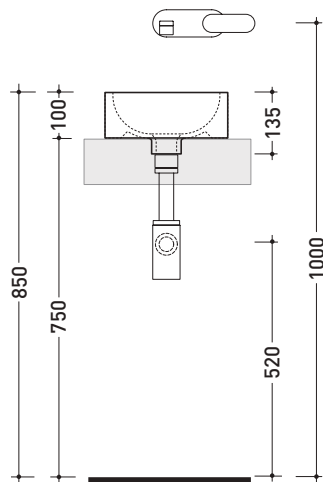

vista frontale / frontal view