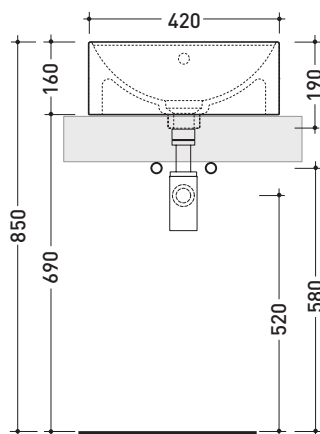

Technical accessories: **Chrome siphon (SIFL/CR) - Telescopic chrome siphon (SIFL066)**
Stop & Go drain (PLSG)
Ceramic Stop&Go drain (PLCE)
Two piece set chrome tap filters (RF026)

Package dim. **cm** | Weight **11,5 kg** | Pz. Pallet n° **30**

CE UNI EN 14688 - CL20 Dop-No14688

vista zenitale / zenital view

vista zenitale / zenital view

vista frontale / frontal view

sezione longitudinale / section

sizes in mm

Please consider a 2% tolerance on indicated measurements