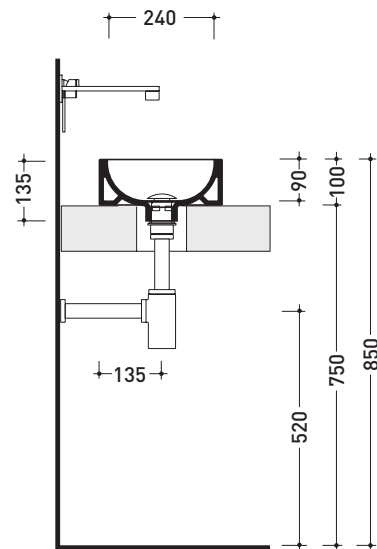

vista zenitale / zenital view

sezione longitudinale / section

sizes in mm

Please consider a 2% tolerance on indicated measurements

CERAMIC: glossy finish

matt finish

FOR THE COLORS MARKED ASK FOR AVAILABILITY

white black