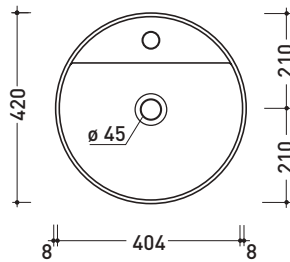

CE UNI EN 14688 - CL00 Dop-No14688

vista zenitale / zenital view