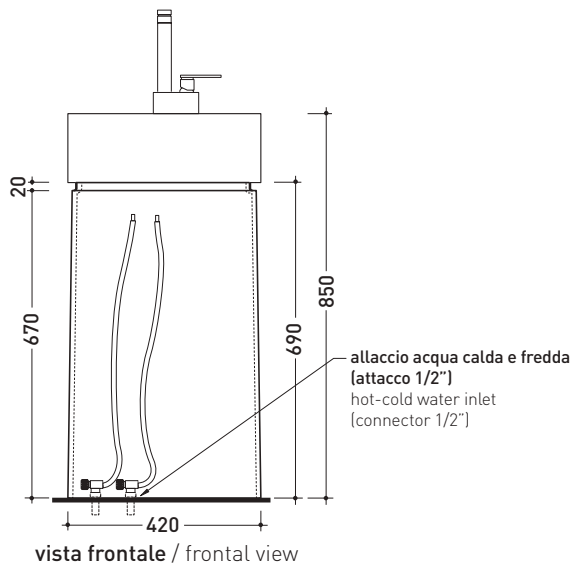

Complements: **Line free-standing taps basin: ONE - NOKÈ - FOLD**
Line accessories: TWO - HOOP - NOKÈ - FOLD

Technical accessories: **Stop & Go drain (PLSG)**
Ceramic Stop&Go drain (PLCE)

Package dim. **45 x 45 x 72 cm** | Weight **26 kg** | Pz. Pallet n° **4**

UNI EN 14688 - CL20 Dop-No14688

Twin Column **5050/COLC**
 + Twin Set 42 **5050/42A**

vista zenitale / zenital view

Twin Column **5050/COLC**
 + Twin Set 42 **5050/42C**

vista zenitale / zenital view

sizes in mm