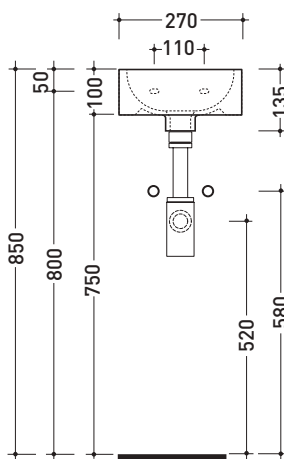

Package dim. **25 x 15 x 33,5 cm** | Weight **4,4 kg** | Pz. Pallet n° **54**

UNI EN 14688 - CL00 Dop-No14688

vista zenitale / zenital view

foro consigliato sul piano ø 110
suggested hole on the top ø 110

january 2021

design **LUDOVICA+ROBERTO PALOMBA**

1997

5059 Mini Twin 30

Wall-hung basin cm 27

•WITHOUT OVERFLOW •ARRANGEND FOR SINGLE-HOLE

Complements: **Line accessories:** TWO - HOOP - NOKÈ - FOLD

Technical accessories: **Chrome siphon (SIFL/CR) - Telescopic chrome siphon (SIFL066)**
Stop & Go drain (PLSG)
Ceramic Stop&Go drain (PLCE)
Two piece set chrome tap filters (RF026)
Fixing kit for wall (9002)

Package dim. **25 x 15 x 33,5 cm** | Weight **5,5 kg** | Pz. Pallet n° **54**

UNI EN 14688 - CL00 **Dop-No14688**

vista zenitale / zenital view

vista frontale / frontal view

sezione longitudinale / section