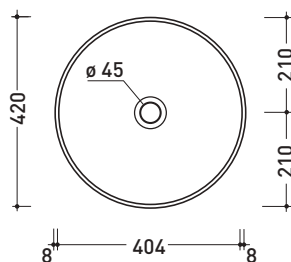

CE UNI EN 14688 - CL00 Dop-No14688

vista zenitale / zenital view