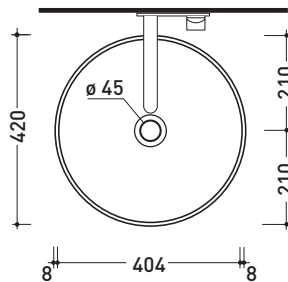

Twin Set Slim

➔ **FLAMINIA.**

design **LUDOVICA+ROBERTO PALOMBA**

2020

TW42C Twin Set Slim 42

Countertop basin 42 cm

•WITHOUT OVERFLOW •WITHOUT TAP LEDGE

Complements: **Forty6 shelf (F6RL44)**
Filo 60 / 75 structure (FI60SV - FI75SV)
Line taps basin: ONE - NOKÈ - FOLD - X1
Line accessories: TWO - HOOP - NOKÈ - FOLD

Technical accessories: **Chrome siphon (SIFL/CR) - Telescopic chrome siphon (SIFL066)**
Stop & Go drain (PLSG)
Ceramic Stop&Go drain (PLCE)
Chrome waste with automatic integrated overflow (PLTPCR)
Waste with automatic integrated overflow and ceramic cover (PLTPCR)
Two piece set chrome tap filters (RF026)

Package dim. **cm** | Weight **11,5 kg** | Pz. Pallet n° **30**

CE UNI EN 14688 - CL00 Dop-No14688

vista zenitale / zenital view