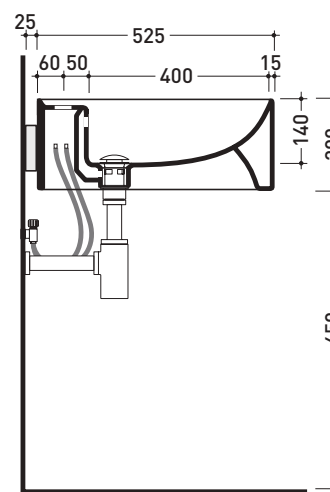

sezione longitudinale / section

sizes in mm

Please consider a 2% tolerance on indicated measurements

CERAMIC: glossy finish

white

<http://www.ceramicaflaminia.it/en/products/322-twin>

©ceramicaflaminiaspa - All rights reserved. Unauthorized copying, publication, reproduction as well as partial reproduction are prohibited

january 2021