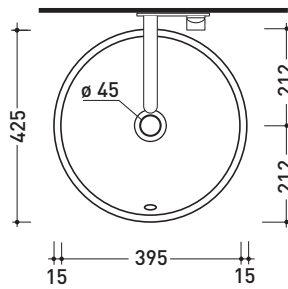

Lorem ipsum

vista zenitale / zenital view

foro consigliato sul piano $\varnothing 405$
suggested hole on the top $\varnothing 405$