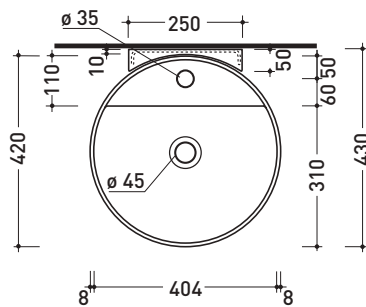

CE UNI EN 14688 - CL20 Dop-No14688

vista zenitale / zenital view

vista frontale fissaggio staffa
fixing bracket frontal view

staffa di fissaggio
fixing bracket

vista laterale / lateral view

sizes in mm

Please consider a 2% tolerance on indicated measurements