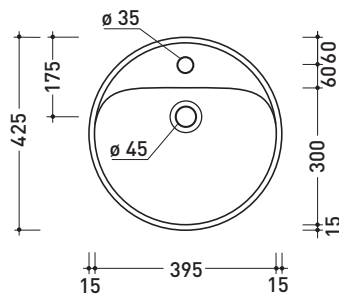

design **LUDOVICA+ROBERTO PALOMBA**

1997

5050/42A Twin Set 42

Countertop single-hole basin 42 cm

•WITH OVERFLOW •WITH TAP LEDGE

Complements: **Line taps basin:** ONE - NOKÈ - FOLD - X1
Line accessories: TWO - HOOP - NOKÈ - FOLD

Technical accessories: **Chrome siphon (SIFL/CR) - Telescopic chrome siphon (SIFL066)**
Stop & Go drain (PLSG)
Ceramic Stop&Go drain (PLCE)
Two piece set chrome tap filters (RF026)

Package dim. **44 x 20 x 45 cm** | Weight **13 kg** | Pz. Pallet n° **30**

UNI EN 14688 - CL20 Dop-No14688

vista zenitale / zenital view