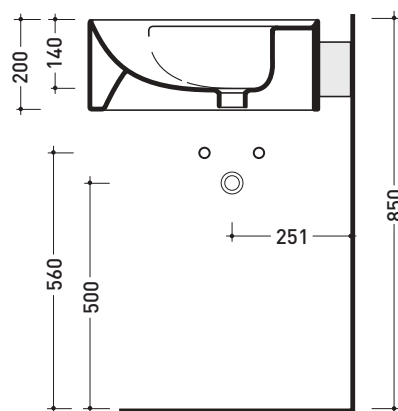

UNI EN 14688 - CL20 Dop-No14688

vista zenitale / zenital view

foro consigliato sul piano ø 420
 suggested hole on the top ø 420

vista zenitale / zenital view

vista frontale / frontal view

sezione longitudinale / section

Package dim. bracket: **35 x 34 x 14 cm** | Weight **5,5 kg** | Pz. Pallet n° -

CE UNI EN 14688 - CL20 Dop-No14688

vista zenitale / zenital view

vista frontale fissaggio staffa
fixing bracket frontal view

staffa di fissaggio
fixing bracket

vista laterale
lateral view

sizes in mm

Please consider a 2% tolerance on indicated measurements

CERAMIC: glossy finish

white

<http://www.ceramicaflaminia.it/en/products/322-twin>