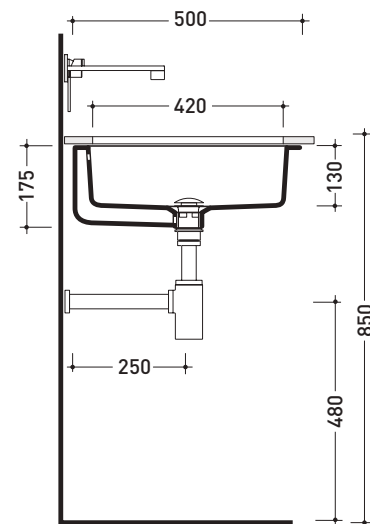

CE UNI EN 14688 - CL20 Dop-No14688

vista zenitale / zenital view

vista frontale fissaggio staffa
fixing bracket frontal view

staffa di fissaggio
fixing bracket

vista laterale / lateral view

sizes in mm

Please consider a 2% tolerance on indicated measurements

CE UNI EN 14688 - CL20 Dop-No14688

vista zenitale / zenital view

staffa di fissaggio
fixing bracket

vista frontale fissaggio staffa
fixing bracket frontal view

sezione longitudinale / section

sizes in mm

Please consider a 2% tolerance on indicated measurements

Technical accessories: **Chrome siphon (SIFL/CR) - Telescopic chrome siphon (SIFL066)**
Stop & Go drain (PLSG)
Ceramic Stop&Go drain (PLCE)
Two piece set chrome tap filters (RF026)

Package dim. 44 x 20 x 44 cm | Weight 10 kg | Pz. Pallet n° 24

UNI EN 14688 - CL20 Dop-No14688

vista zenitale / zenital view

foro consigliato sul piano ø 420
 suggested hole on the top ø 420

vista zenitale / zenital view

vista frontale / frontal view

sezione longitudinale / section