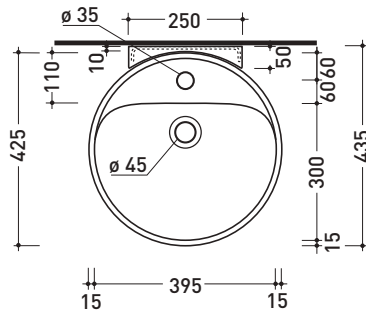

design LUDOVICA+ROBERTO PALOMBA

1997

5050/42S + TS01/42 Twin Set 42

Wall hung single-hole basin 42 cm + wall fixing bracket

•WITH OVERFLOW •WITH TAP LEDGE

Complements: **Line taps basin:** ONE - NOKÈ - FOLD - X1
Line accessories: TWO - HOOP - NOKÈ - FOLD

Technical accessories: **Chrome siphon (SIFL/CR) - Telescopic chrome siphon (SIFL066)**
Stop & Go drain (PLSG)
Ceramic Stop&Go drain (PLCE)
Two piece set chrome tap filters (RF026)

Package dim. basin	44 x 20 x 44 cm	Weight 12,3 kg	Pz. Pallet n° 30

Package dim. bracket	37 x 15 x 8 cm	Weight 2,4 kg	Pz. Pallet n° -

UNI EN 14688 - CL20 Dop-No14688

vista zenitale / zenital view