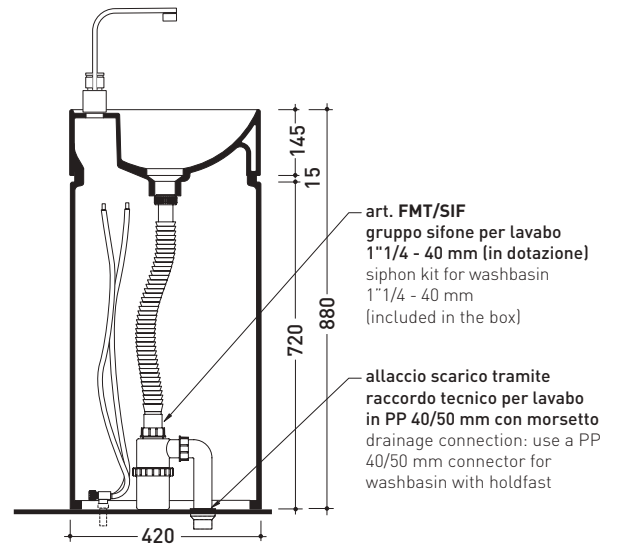

● WITHOUT OVERFLOW ● WITH TAP LEDGE

Complements: **Line taps basin: ONE - NOKÈ - FOLD - X1**
Line accessories: TWO - HOOP - NOKÈ - FOLD

Technical accessories: **Stop & Go drain (PLSG)**
Ceramic Stop&Go drain (PLCE)
Chrome waste with automatic integrated overflow (PLTPCR)
Waste with automatic integrated overflow and ceramic cover (PLTPCR)

Package dim. **cm** | Weight **47,5 kg** | Pz. Pallet n° **4**

CE UNI EN 14688 - CL00 Dop-No14688

vista zenitale / zenital view

vista zenitale / zenital view

vista frontale / frontal view

sezione longitudinale / section