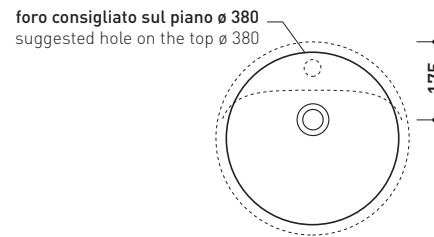

vista zenitale / zenital view