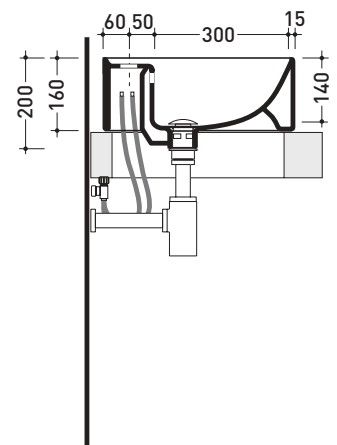

Technical accessories: **Chrome siphon (SIFL/CR) - Telescopic chrome siphon (SIFL066)**
Stop & Go drain (PLSG)
Ceramic Stop&Go drain (PLCE)
Two piece set chrome tap filters (RF026)

Package dim. **44 x 20 x 45 cm** | Weight **13 kg** | Pz. Pallet n° **30**

UNI EN 14688 - CL20 Dop-No14688

vista zenitale / zenital view

vista zenitale / zenital view

vista frontale / frontal view

sezione longitudinale / section

sizes in mm

CERAMIC: glossy finish

white