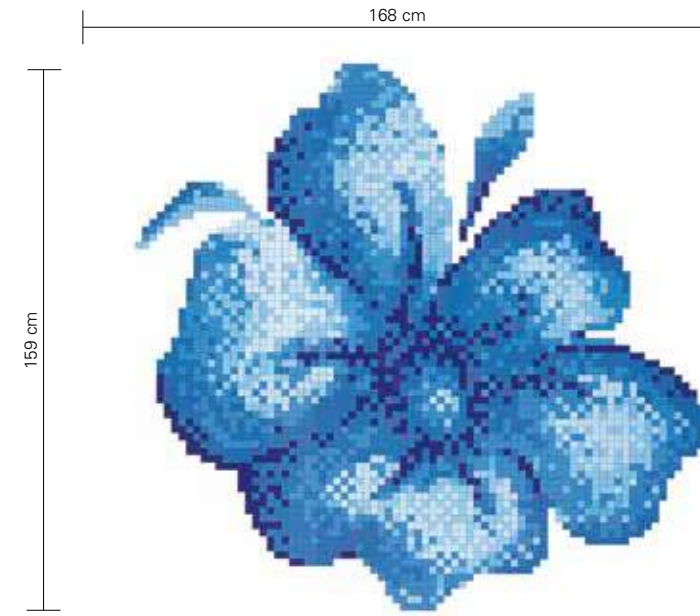

FIORE 94

20 x 20 mm