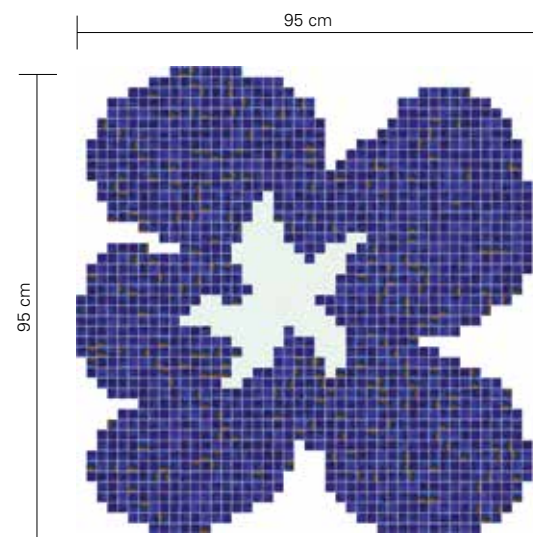

FIORE BLU MEDIO

GM 20.59
VTC 20.10

FIORE BLU GRANDE

Fillgel plus 1103 bianco neve

I decori Fiore Blu Piccolo, Fiore Blu Medio, Fiore Blu Grande vengono forniti incollati su fogli di carta, con il profilo scontornato. Per il completamento della parete, si consiglia di scegliere tra le nostre proposte standard di tinte unite o miscele nel formato 20x20 mm.

The Fiore Blu Piccolo, Fiore Blu Medio, Fiore Blu Grande decorations are supplied paper-face mounted and with an aliased edge. We suggest selecting from our collection of solid colours or blends in 20x20 mm format to complete the wall.

Le décors Fiore Blu Piccolo, Fiore Blu Medio, Fiore Blu Grande sont fournis collés sur papier avec le bord délimité tesselle par tesselle. Pour compléter le mur, nous vous conseillons de choisir parmi notre gamme de mosaïques en format 20x20 mm, en teinte unie ou mélange.

Die Dekore Fiore Blu Piccolo, Fiore Blu Medio, Fiore Blu Grande werden vorderseitig papiergeklebt mit dem exakt abschließenden Profil geliefert. Für die Erweiterung der Wand wird empfohlen, eine unserer Standarduniformen oder Standardmischungen im Format 20x20 mm zu wählen.

Las decoraciones Fiore Blu Piccolo, Fiore Blu Medio, Fiore Blu Grande se suministran montados sobre hojas de papel con el perfil silueteado. Para completar la pared, se aconseja elegir entre nuestras propuestas estándar de unicolores o mezclas en el tamaño 20x20 mm.