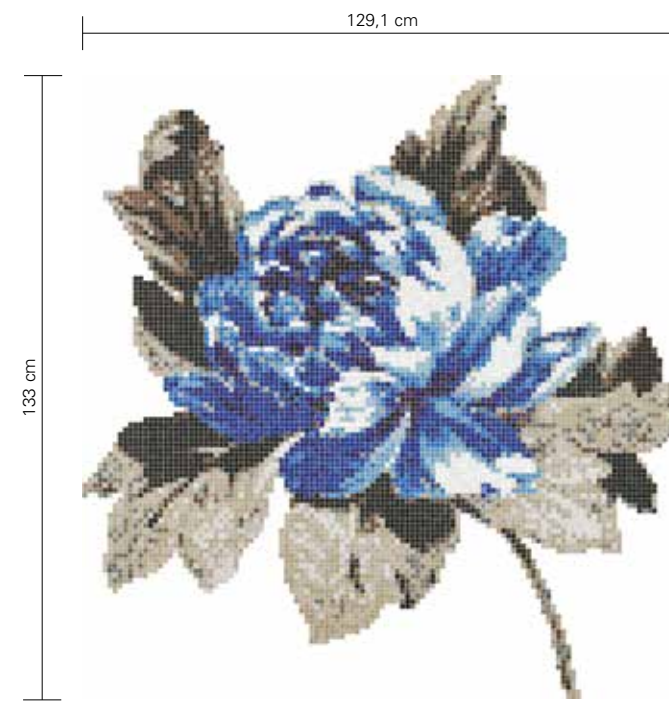

CHARLOTTENBERG ONE

GM 10.30
GM 10.32
GM 10.59
SM 10.01
SM 10.35
SM 10.42
VTC 10.02
VTC 10.03
VTC 10.09
VTC 10.32
VTC 10.33
VTC 10.47
VTC 10.59
VTC 10.64
VTC 10.65
VTC 10.66