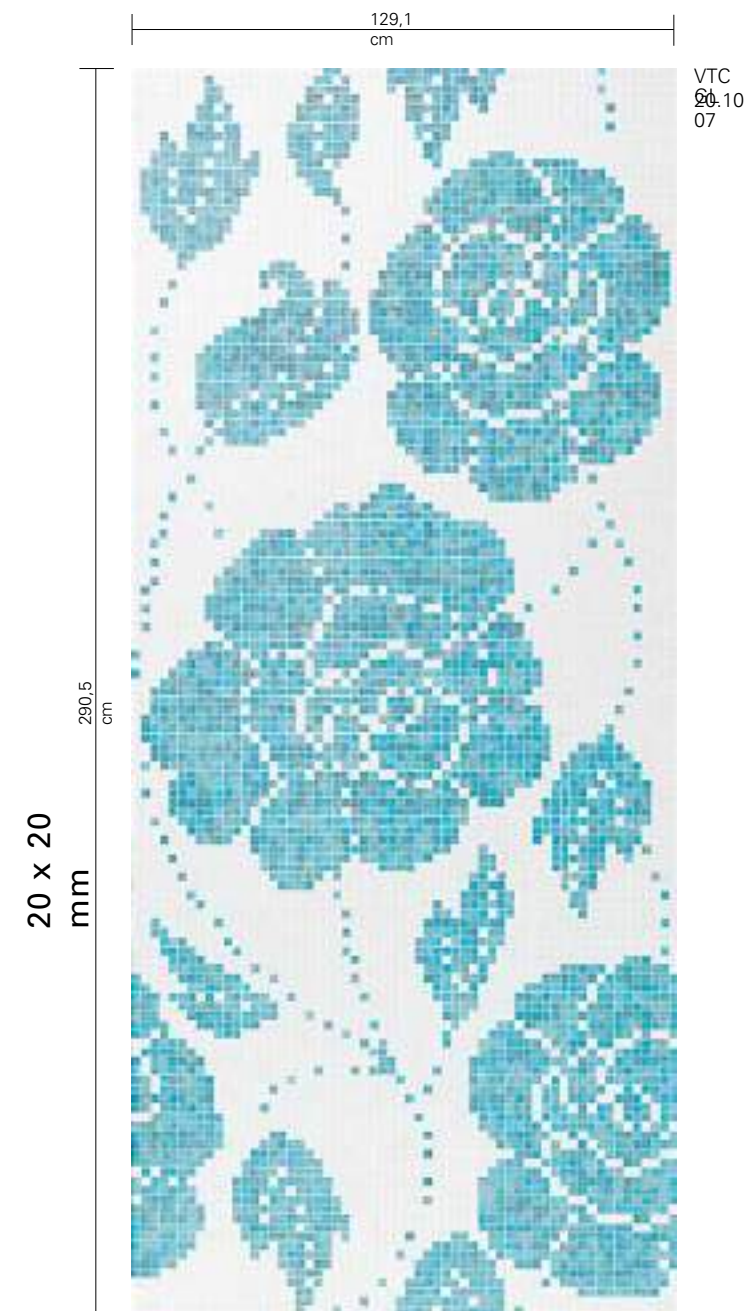

VTC
20.10
07

**WINTER FLOWERS
BLUE** Fillgel plus 1101
bianco alabastro