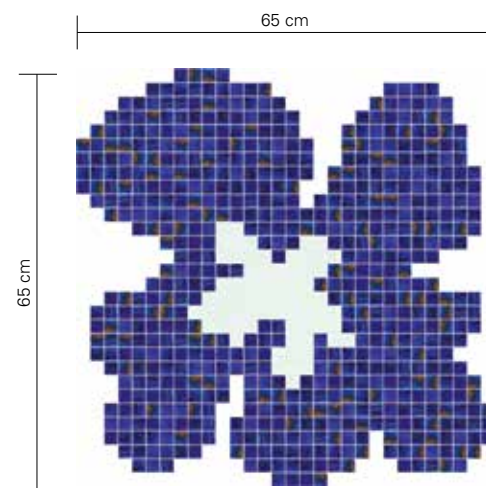

FIORE BLU PICCOLO

GM 20.59
VTC 20.10