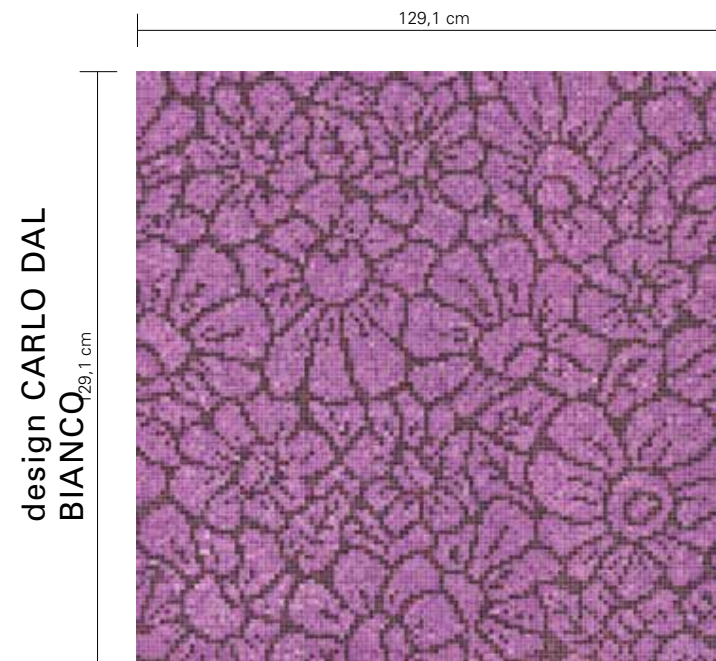

design CARLO DAL
BIANCO

GRAPHIC FLOWERS PURPLE Fillgel plus 6603 viola porpora

SM
~~$0~~13
10.16

10 x 10 mm