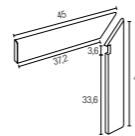

BATTISCOPIA SCALA DX (kit 2 pezzi)
10x45 cm - 4"x18"
± 10 mm