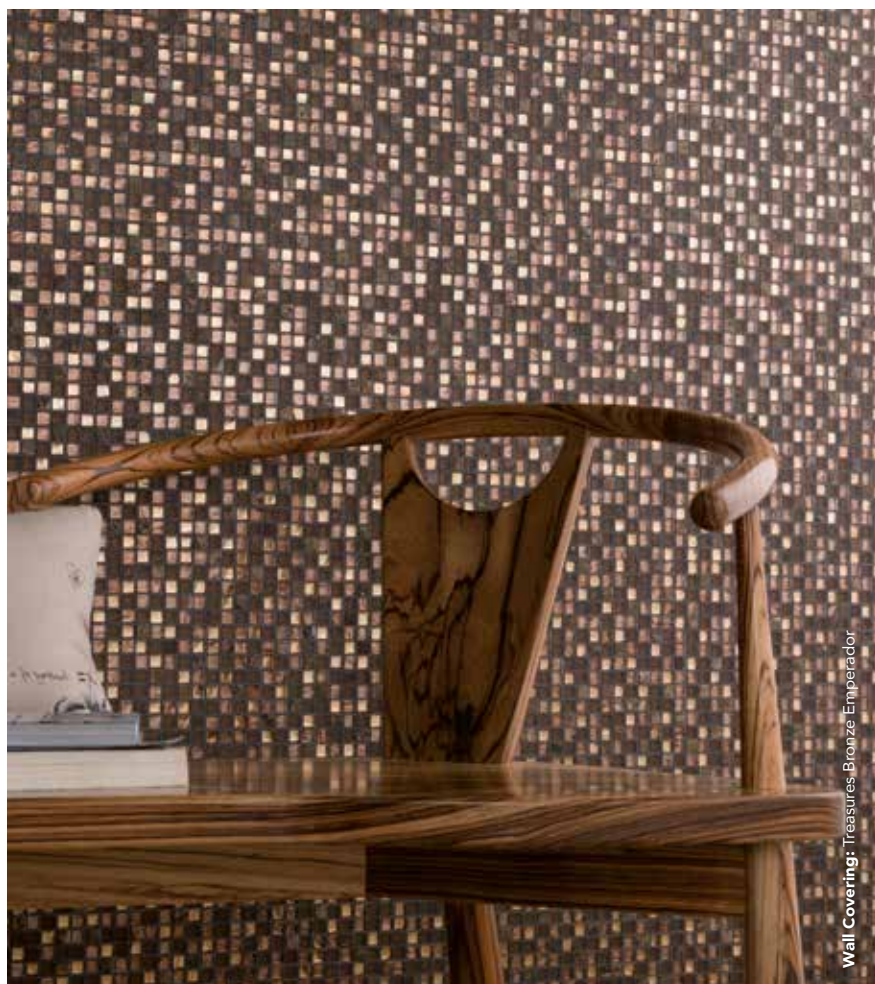

Wall Covering: Treasures Bronze Emperador