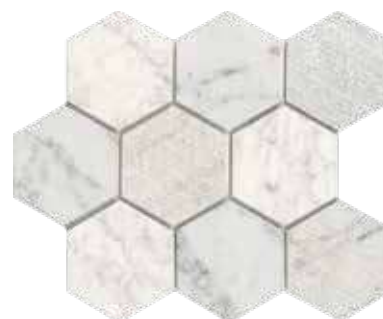

WORLD HEXAGON TEXTURE WHITE

25,9cm x 29,9cm x 0,8cm
10 3/16" x 11 25/32" x 5/16"
100290881
G-137

MARBLE / MÁRMOL / MARBRE

¹Recommended Joint:
COLORSTUK RAPID BLANCO N
¹Recommended Adhesive:
SUPER-ONE N BLANCO

PCS	M²	KG
10 x Cj	0,77 x Cj	18,92 x Cj
480 x Pal	37,17 x Pal	930,24 x Pal