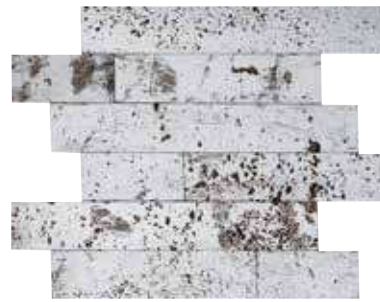

¹Recommended Adhesive:
 ONE-FLEX PREMIUM BLANCO

PCS	M ²	KG
5 x Cj 210 x Pal	0,43 x Cj 18,27 x Pal	17,6 x Cj 761,04 x Pal

LUXURY MODUL SILVER

29cm x 30cm x 1-2cm
 11 13/32" x 11 13/16" x 13/32"-25/32"
 100113704
 G-156