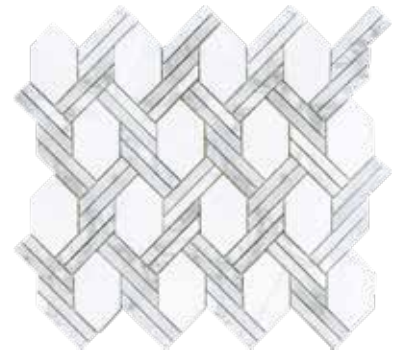

ESSENTIAL NET CARRARA

29,6cm x 32,7cm x 0,8cm
11 21/32" x 12 7/8" x 5/16"
100226714
G-140

MARBLE / MÁRMOL / MARBRE

¹Recommended Joint:
COLORSTUK BLANCO N
¹Recommended Adhesive:
SUPER-ONE N BLANCO

PCS	M²	KG
10 x Cj 480 x Pal	0,97 x Cj 46,46 x Pal	18,28 x Cj 899,52 x Pal