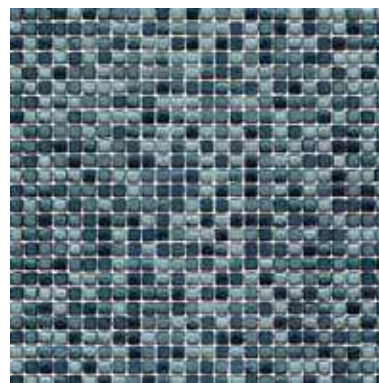

HYPNO NOSTALGIC

30,2cm x 30,2cm x 0,4cm
11 7/8" x 11 7/8" x 5/32"
100290729
G-124

GLASS / VIDRIO / VERRE

¹Recommended Joint:
COLORSTUK ESPECIAL N NACARE

¹Recommended Adhesive:
POLITECH PREMIUM COMP. A+B

PCS	M²	KG
20 x Cj	1,82 x Cj	10,46 x Cj
960 x Pal	87,56 x Pal	520,32 x Pal