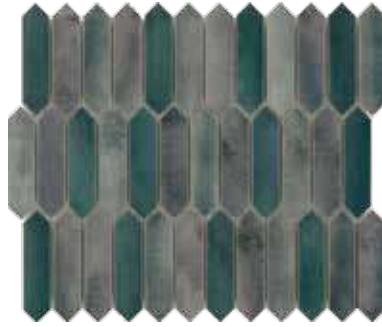

¹Recommended Joint:
 COLORSTUK MANHATTAN N
¹Recommended Adhesive:
 ONE-FLEX PREMIUM BLANCO

PCS	M ²	KG
11 x Cj 704 x Pal	0,83 x Cj 53,04 x Pal	11,19 x Cj 741,31 x Pal

ODYSSEY EMERALD

25,2cm x 29,9cm x 0,8cm
 9 7/8" x 11 3/4" x 5/16"
 100330378
 G-131