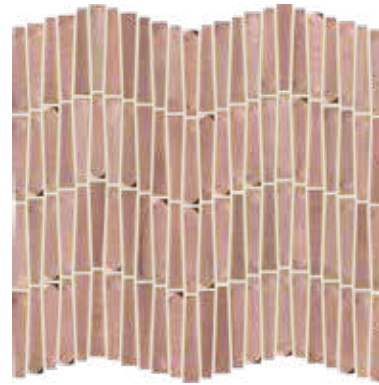

28,9cm x 30,2cm x 0,36cm
11 3/8" x 11 7/8" x 5/32"
100245754
G-150

ALUMINIUM / ALUMINIO / ALUMINIUM

¹Recommended Joint:
COLORSTUK ANTRACITA N

¹Recommended Adhesive:
POLITECH N COMP A+B

PCS	M ²	KG
22 x Cj	1,92 x Cj	14,28 x Cj
1188 x Pal	103,69 x Pal	798,34 x Pal