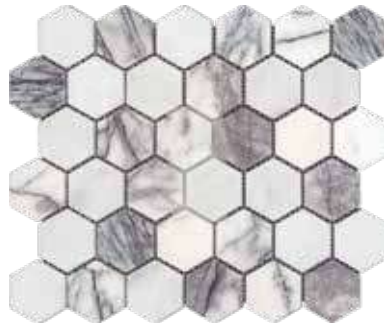

ESSENTIAL HEXAGON LILAC PULIDO

25,8cm x 29,8cm x 1cm
10 1/8" x 11 3/4" x 13/32"
100313999
G-135

MARBLE / MÁRMOL / MARBRE

¹Recommended Joint:
COLORSTUK BLANCO N
¹Recommended Adhesive:
SUPER-ONE N BLANCO

PCS	M²	KG
10 x Cj 360 x Pal	0,77 x Cj 27,68 x Pal	17,15 x Cj 617,4 x Pal