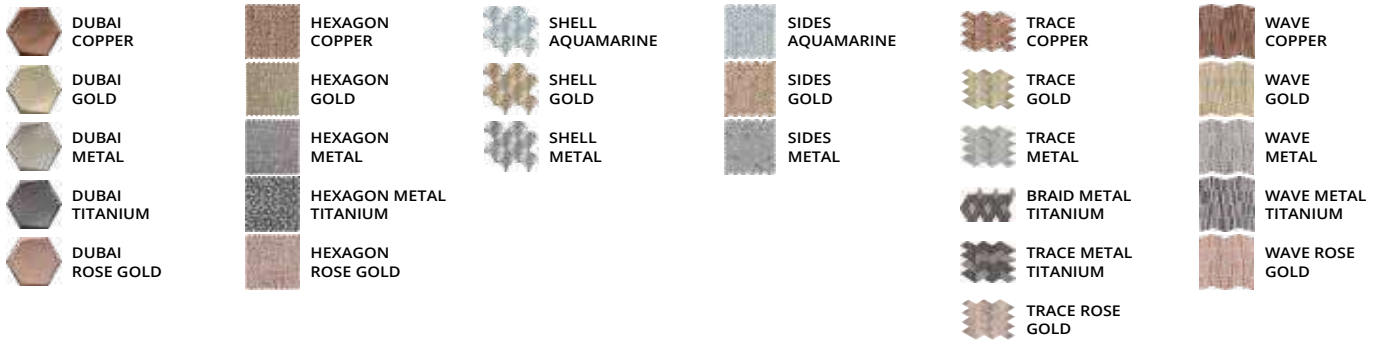

GRAVITY ALUMINIUM

p. 174 - 187