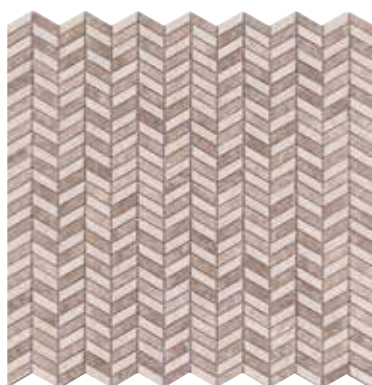

STONE MOSAICS - WEFT

WEFT BEIGE

31,2cm x 32cm x 0,8cm
12 9/32" x 12 19/32" x 5/16"
100213736
G-140

MARBLE / MÁRMOL / MARBRE

¹Recommended Joint:
COLORSTUK BEIGE N
¹Recommended Adhesive:
ONE-FLEX PREMIUM BLANCO

PCS	M²	KG
10 x Cj 480 x Pal	1 x Cj 47,92 x Pal	16,44 x Cj 816,96 x Pal