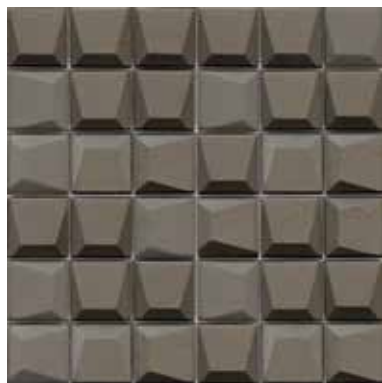

EFFECT SQUARE CARAMEL

30cm x 30cm x 0,8cm
11 13/16" x 11 13/16" x 5/16"
100203113
G-133

GLASS / VIDRIO / VERRE

¹Recommended Joint:
COLORSTUK ESPECIAL N MOKA
¹Recommended Adhesive:
POLITECH PREMIUM COMP. A+B

PCS	M²	KG
11 x Cj 528 x Pal	0,99 x Cj 47,52 x Pal	11,5 x Cj 573,94 x Pal