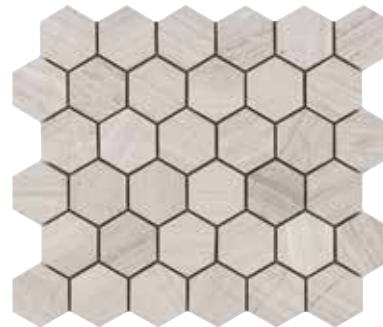

ESSENTIAL HEXAGON SILVER WOOD

25,8cm x 29,8cm x 1cm
10 5/32" x 11 23/32" x 13/32"
100189456
G-135

TRAVERTINE / TRAVERTINO / TRAVERTIN

¹Recommended Joint:
COLORSTUK GRIS N
¹Recommended Adhesive:
SUPER-ONE N BLANCO

PCS	M²	KG
10 x Cj 360 x Pal	0,77 x Cj 27,68 x Pal	15,44 x Cj 578,16 x Pal