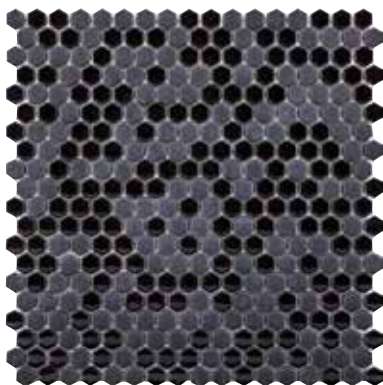

GLASS MOSAICS - GLAZE

GLAZE MINI HEXAGON BLACK

29,5cm x 30cm x 0,6cm
11 5/8" x 11 13/16" x 1/4"
100173148
G-113

RECYCLED GLASS / VIDRIO RECICLADO / VERRE RECYCLÉ

¹Recommended Joint:
COLORSTUK NEGRO N
¹Recommended Adhesive:
ONE-FLEX PREMIUM BLANCO

PCS	M²	KG
10 x Cj 600 x Pal	0,89 x Cj 53,1 x Pal	9,57 x Cj 594 x Pal