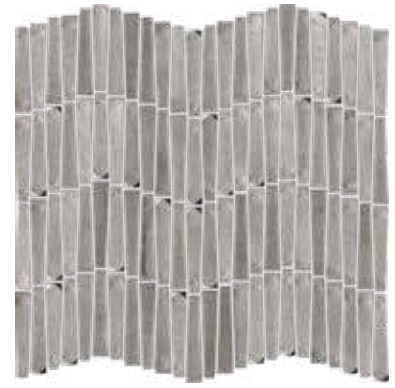

GRAVITY ALUMINIUM WAVE METAL

28,9cm x 30,2cm x 0,36cm
11 3/8" x 11 7/8" x 5/32"
100245698
G-150

ALUMINIUM / ALUMINIO / ALUMINIUM

¹Recommended Joint:
COLORSTUK MANHATTAN N

¹Recommended Adhesive:
POLITECH N COMP A+B

PCS	M²	KG
22 x Cj	1,92 x Cj	14,26 x Cj
1188 x Pal	103,69 x Pal	792,4 x Pal