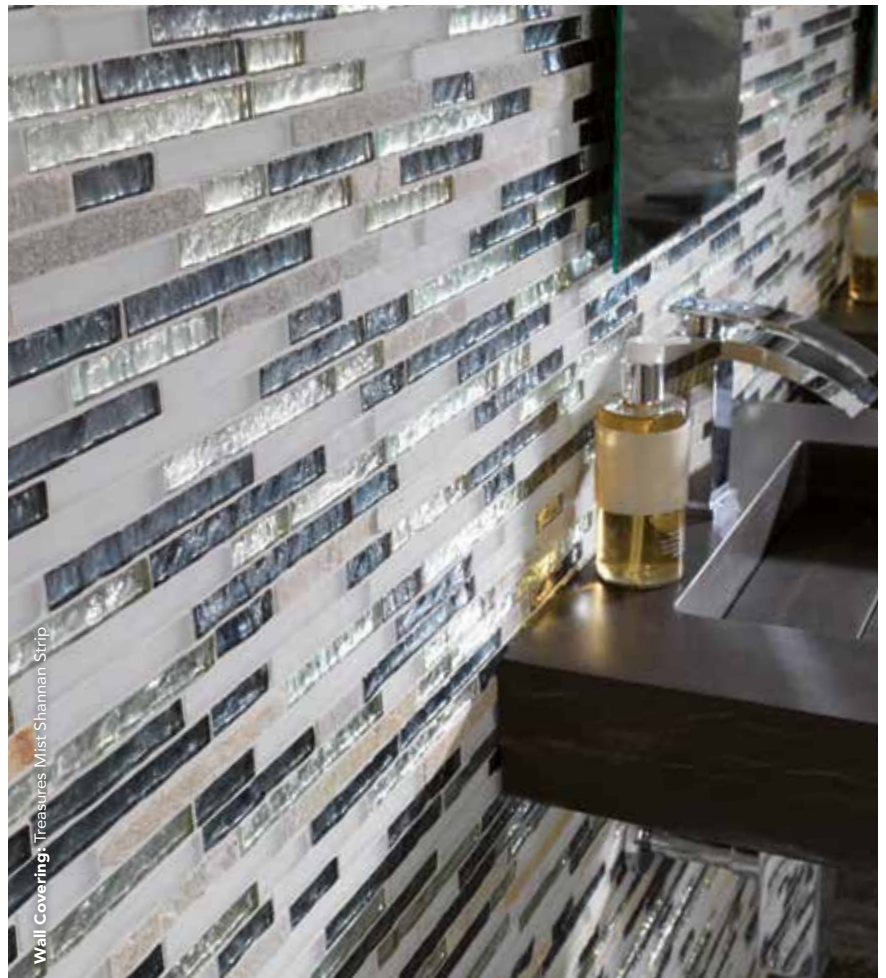

Wall Covering: Treasures Mist Shannan Strip