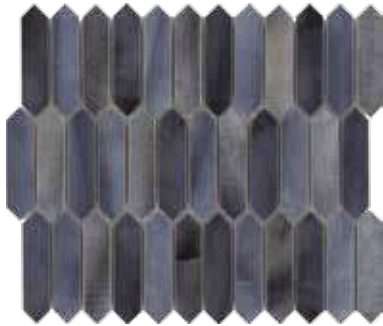

ODYSSEY SAPPHIRE

25,2cm x 29,9cm x 0,8cm
9 7/8" x 11 3/4" x 5/16"
100330403
G-131

ALUMINIUM / ALUMINIO / ALUMINIUM

¹Recommended Joint:
COLORSTUK GRIS N
¹Recommended Adhesive:
ONE-FLEX PREMIUM BLANCO

PCS	M²	KG
11 x Cj 704 x Pal	0,83 x Cj 53,04 x Pal	11,19 x Cj 741,31 x Pal