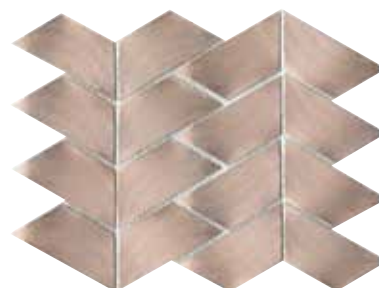

GRAVITY ALUMINIUM TRACE ROSE GOLD

22,1cm x 28,1cm x 0,36cm
8 11/16" x 11 1/16" x 5/32"
100240933
G-146

ALUMINIUM / ALUMINIO / ALUMINIUM

¹Recommended Joint:
COLORSTUK BEIGE N

¹Recommended Adhesive:
POLITECH N COMP A+B

PCS	M²	KG
22 x Cj 1188 x Pal	1,37 x Cj 73,77 x Pal	11 x Cj 615,38 x Pal