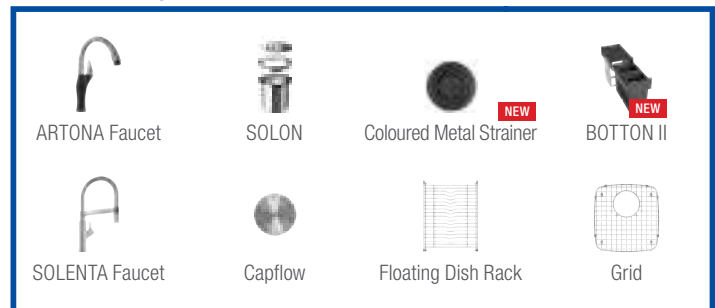

Build your BLANCO UNIT with Faucets and Accessories