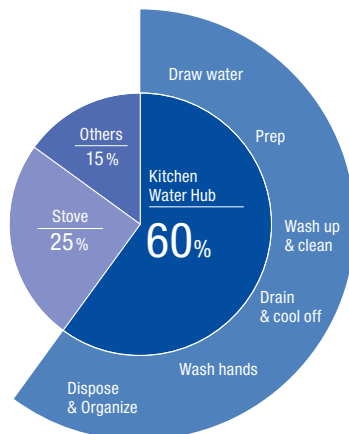

## Planning a kitchen

Kitchen planning starts with people. From eager foodies to gourmet chefs, we all actively use kitchens and appreciate them as the heart of our homes. We are all different, but we all want to enjoy the time we spend in the kitchen. Detailed measurements and an understanding of access points for water, drainage and power supply are critical parts of the kitchen planning process. Every kitchen has three key areas: the water hub (sink and faucet), the cooking area (oven and stove) and storage (cabinets and refrigerator). Together they form the working triangle. When defining these three spaces, try to keep the distance between them tight while still allowing enough space for safe maneuvering.

## The key role of the water hub

The busiest area in the kitchen is the water hub, where we spend over 60 percent of our time. Although usage varies, we all generally use the water hub in similar ways: the cleaning station to eliminate dirt and bacteria from food and kitchenware, the hand-washing station, the source of cooking & drinking water and as a disposal area for food waste and liquids.