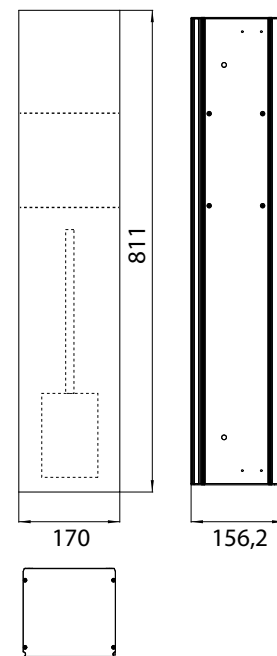

WC-Modul - Unterputzmodell
Reserverollen- / Feuchtpapierbox, Papierhalter, Toilettenbürstengarnitur, Türanschlag rechts
Unterputzmodule bitte immer mit Einbaurahmen bestellen
Module for WC - build in model
Boxes for spare paper holder, WC-paper, toilet brush set, door hinge right
Please order built-in modules with an installation frame

optiwhite 9754 274 52
optiwhite
schwarz 9754 275 52
black
Einbaurahmen 9750 000 51
Built-in frame