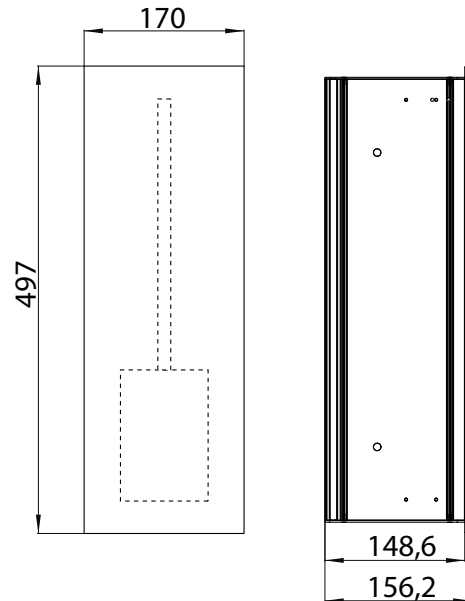

emco asis module 2.0

Toilettenbürstengarnitur-Modul - Unterputzmodell
1 Tür, Türanschlag links/rechts wechselbar
Unterputzmodule bitte immer mit Einbaurahmen bestellen
Module for toilet brush set - built-in model
1 door, door hinge left/right changeable
Please order built-in modules with an installation frame

optiwhite 9734 274 31
optiwhite
schwarz 9734 275 31
black
Einbaurahmen 9730 000 31
Built-in frame

WC-Modul - Unterputzmodell
Reserverollen- / Feuchtpapierbox, Papierhalter, Toilettenbürstengarnitur, Türanschlag rechts
Unterputzmodule bitte immer mit Einbaurahmen bestellen
Module for WC - build in model
Boxes for spare paper holder, WC-paper, toilet brush set, door hinge right
Please order built-in modules with an installation frame

optiwhite 9754 274 52
optiwhite
schwarz 9754 275 52
black
Einbaurahmen 9750 000 51
Built-in frame