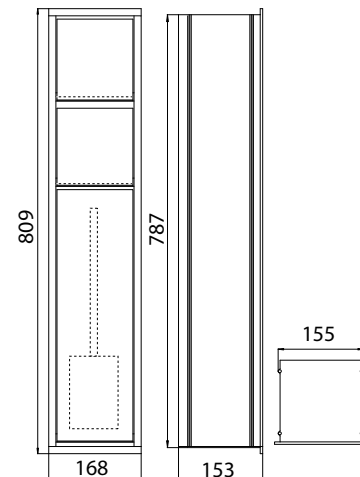

WC-Modul - Unterputzmodell
Reserverollen- / Feuchtpapierbox,
Papierhalter, Toilettenbürstengarnitur,
Türanschlag links/rechts wechselbar
Unterputzmodule bitte immer mit
Einbaurahmen bestellen
Module for WC - build in model
Boxes for spare paper holder, WC-paper,
toilet brush set, door hinge left/right
changeable
Please order built-in modules with an
installation frame

aluminium/optiwhite	9750 274 50
aluminium/optiwhite	
aluminium/schwarz	9750 275 50
aluminium/black	
chrom/optiwhite	9750 278 50
chrome/optiwhite	
chrom/schwarz	9750 279 50
chrome/black	
Einbaurahmen	9750 000 51
Built-in frame