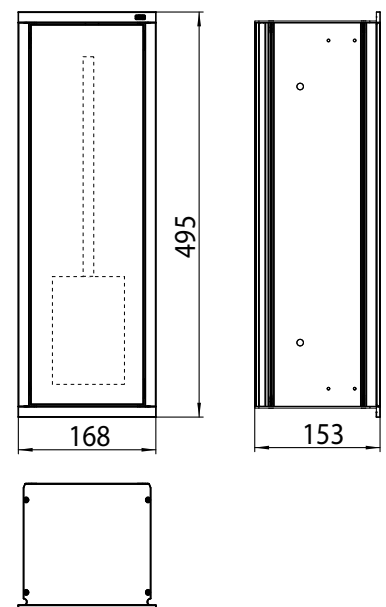

emco asis module 150

WC-Papier-Modul - Unterputzmodell
Unterputzmodule bitte immer mit
Einbaurahmen bestellen
Module for toilet paper - built-in-model
Please order built-in modules with an
installation frame

chrom/optiwwhite 9725 278 21
chrome/optiwwhite
chrom/schwarz 9725 279 21
chrome/black
Einbaurahmen 9725 000 21
Built-in frame

Toilettenbürstengarnitur-Modul -
Unterputzmodell
Türanschlag links/rechts wechselbar
Unterputzmodule bitte immer mit
Einbaurahmen bestellen
Module for toilet brush set - built-in-
model
door hinge left/right changeable
Please order built-in modules with an
installation frame

chrom/optiwwhite 9730 278 31
chrome/optiwwhite
chrom/schwarz 9730 279 31
chrome/black
Einbaurahmen 9730 000 31
Built-in frame