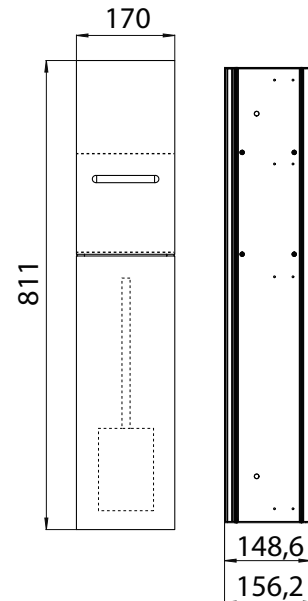

WC-Modul - Unterputzmodell
Reserverollen- / Feuchtpapierbox,
Papierhalter, Toilettenbürstengarnitur,
Türanschlag links
Unterputzmodule bitte immer mit
Einbaurahmen bestellen
Module for WC - build in model
Boxes for spare paper holder, WC-paper,
toilet brush set, door hinge left
Please order built-in modules with an
installation frame

optiwhite 9754 274 51
optiwhite
schwarz 9754 275 51
black
Einbaurahmen 9750 000 51
Built-in frame