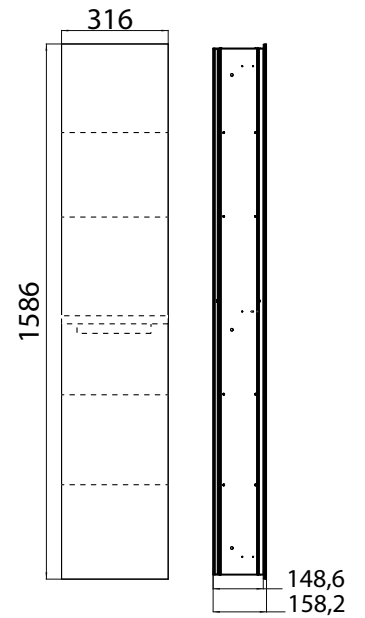

Schrankmodul - Unterputzmodell
großes Stauraumfach mit 4 Glasablagen,
Türkontaktschalter und LED-Beleuchtung
Unterputzmodule bitte immer mit
Einbaurahmen bestellen
Cabinet module - build in model
Cabinet module, large storage box with
4 shelves of crystal clear, door-contact-
switch and LED light unit
Please order built-in modules with an
installation frame

optiwhite	9722 274 13
optiwhite	
schwarz	9722 275 13
black	
Einbaurahmen	9720 000 11
Built-in frame