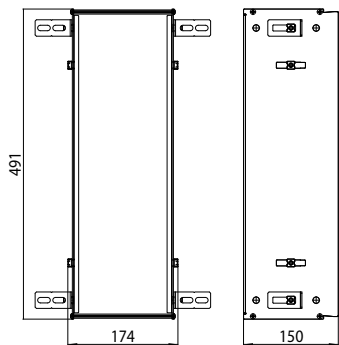

Einbaurahmen
für Asis Module mit 495 mm
Unterputzmodule bitte immer mit
Einbaurahmen bestellen
Built-in frame
for Asis module 495 mm
Please order built-in modules with an
installation frame

9730 000 31