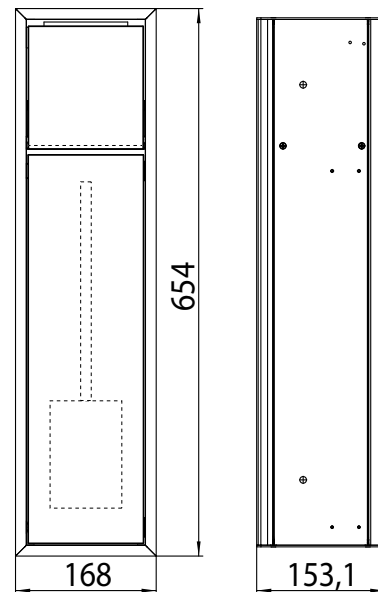

WC-Modul - Unterputzmodell
Papierhalter, Toilettenbürstengarnitur
Unterputzmodule bitte immer mit
Einbaurahmen bestellen
Module for WC - build in model
WC-paper, toilet brush set
Please order built-in modules with an
installation frame

chrom/optiwhite	9740 278 40
chrome/optiwhite	
chrom/schwarz	9740 279 40
chrome/black	
Einbaurahmen	9740 000 41
Built-in frame