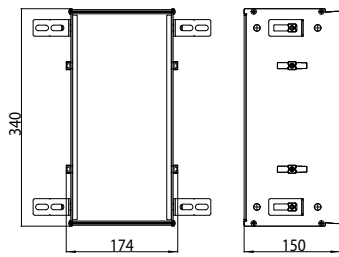

emco asis **module 2.0**

Einbaurahmen
für Asis Module mit 344 mm
Unterputzmodule bitte immer mit
Einbaurahmen bestellen
Built-in frame
for Asis module 344 mm
Please order built-in modules with an
installation frame

9725 000 21