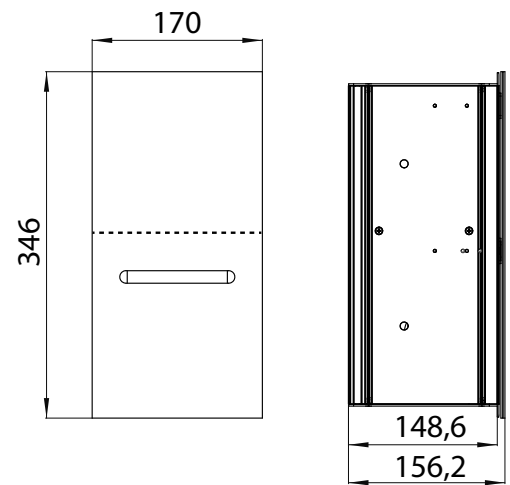

WC-Papier-Modul - Unterputzmodell
1 Tür, Türanschlag rechts
Unterputzmodule bitte immer mit
Einbaurahmen bestellen
Module for toilet paper - built-in-model
1 door, door hinge right
Please order built-in modules with an
installation frame

optiwhite	9724 274 21
optiwhite	
schwarz	9724 275 21
black	
Einbaurahmen	9725 000 21
Built-in frame