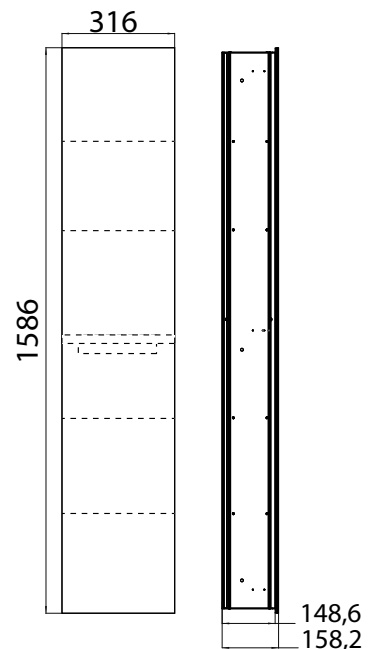

Schrankmodul mit beidseitig
verspiegelter Tür - Unterputzversion
großes Stauraumfach mit 4 Glasablagen,
Türkontaktschalter und LED-Beleuchtung
Türanschlag links/rechts wechselbar
Cabinet module with mirrored-door -
built-in model
Cabinet module, large storage box with
4 shelves of crystal clear, door-contact-
switch and LED light unit
door hinge left/right changeable

spiegel 9722 099 13
mirror
Einbaurahmen 9720 000 11
Built-in frame