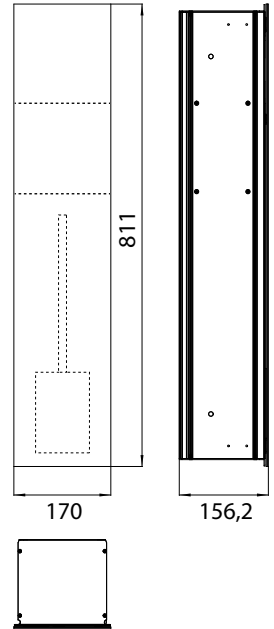

WC-Modul - Unterputzmodell
Reserverollen- / Feuchtpapierbox,
Papierhalter, Toilettenbürstengarnitur,
Türanschlag links
Unterputzmodule bitte immer mit
Einbaurahmen bestellen
Module for WC - build in model
Boxes for spare paper holder, WC-paper,
toilet brush set, door hinge left
Please order built-in modules with an
installation frame

optiwhite 9754 274 53
optiwhite
schwarz 9754 275 53
black
Einbaurahmen 9750 000 51
Built-in frame