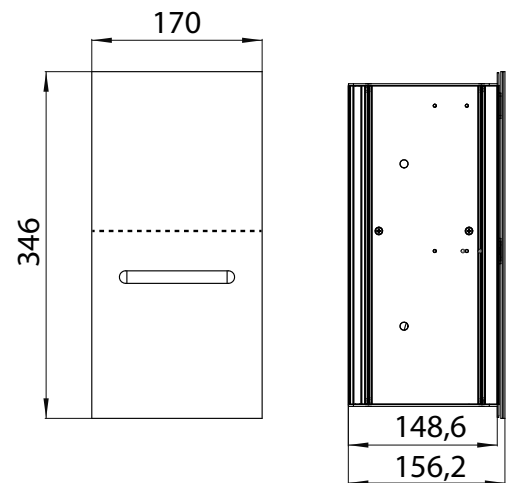

emco asis module 2.0

WC-Papier-Modul - Unterputzmodell
1 Tür, Türanschlag links
Unterputzmodule bitte immer mit
Einbaurahmen bestellen
Module for toilet paper - built-in-model
1 door, door hinge left
Please order built-in modules with an
installation frame

optiwhite	9724 274 22
optiwhite	
schwarz	9724 275 22
black	
Einbaurahmen	9725 000 21
Built-in frame	

WC-Papier-Modul - Unterputzmodell
1 Tür, Türanschlag rechts
Unterputzmodule bitte immer mit
Einbaurahmen bestellen
Module for toilet paper - built-in-model
1 door, door hinge right
Please order built-in modules with an
installation frame

optiwhite	9724 274 21
optiwhite	
schwarz	9724 275 21
black	
Einbaurahmen	9725 000 21
Built-in frame