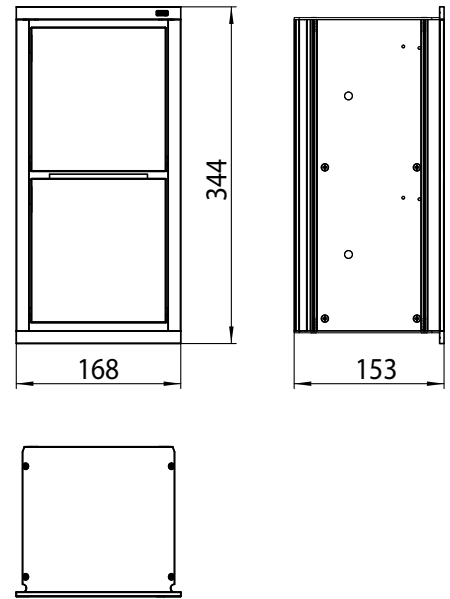

Toilettenbürstengarnitur-Modul -
Unterputzmodell
Türanschlag links/rechts wechselbar
Unterputzmodule bitte immer mit
Einbaurahmen bestellen
Module for toilet brush set - built-in-
model
door hinge left/right changeable
Please order built-in modules with an
installation frame

chrom/optiwwhite 9730 278 31
chrome/optiwwhite
chrom/schwarz 9730 279 31
chrome/black
Einbaurahmen 9730 000 31
Built-in frame