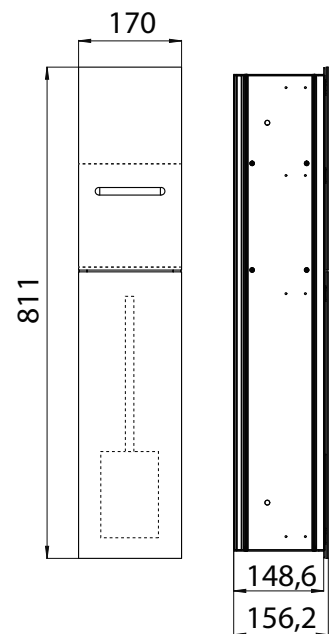

WC-Modul - Unterputzmodell
Reserverollen- / Feuchtpapierbox,
Papierhalter, Toilettenbürstengarnitur,
Türanschlag rechts
Unterputzmodule bitte immer mit
Einbaurahmen bestellen
Module for WC - build in model
Boxes for spare paper holder, WC-paper,
toilet brush set, door hinge right
Please order built-in modules with an
installation frame

optiwhite 9754 274 50
optiwhite
schwarz 9754 275 50
black
Einbaurahmen 9750 000 51
Built-in frame