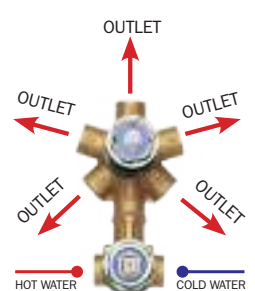

External parts

2 WAYS

3 WAYS

4 WAYS

5 WAYS

THERMOSTATIC

Z00125

Universal concealed body for thermostatic mixer complete with 2-5 WAYS diverter 1/2" connections.