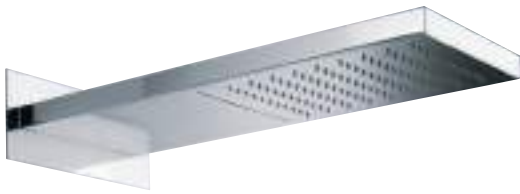

I00570

Manhattan 2
500 x 200 - H.24 mm
Water flow: min 10 L/min

030 073 075