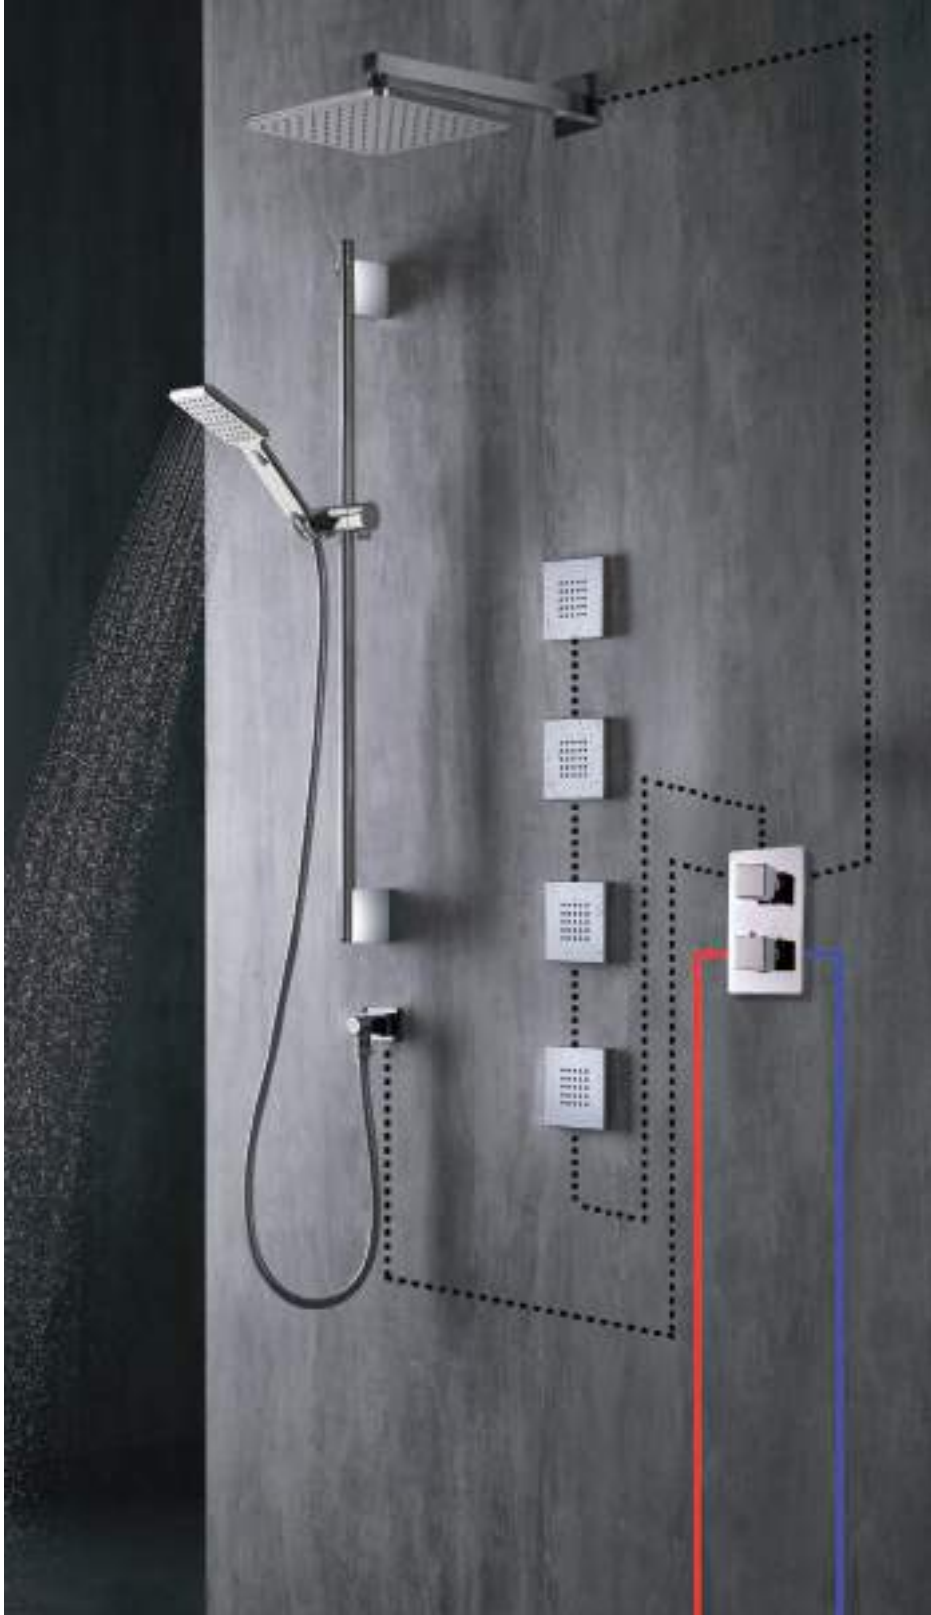

Finishes

- **030**
  Cromo
  Chrome
- **073**
  Nero opaco
  Matt black
- **045**
  Bianco opaco
  Matt white
- **094**
  Nichel spazzolato lucido
  Brushed nickel (polished)
- **021**
  Oro lucido
  Polished gold
- **043**
  Oro satinato
  Satin gold
- **022**
  Ottone antico/Bronzo
  Antique brass/Bronze

Universal Mixers

2-5 WAYS