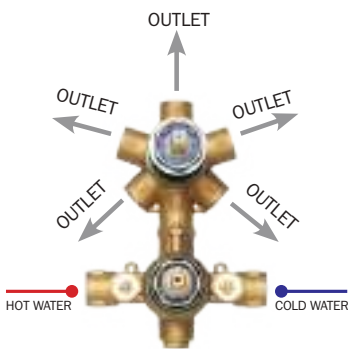

External parts

2 WAYS

3 WAYS

4 WAYS

5 WAYS

THERMOSTATIC

Z00125

Universal concealed body for thermostatic mixer complete with 2-5 WAYS diverter 1/2" connections.