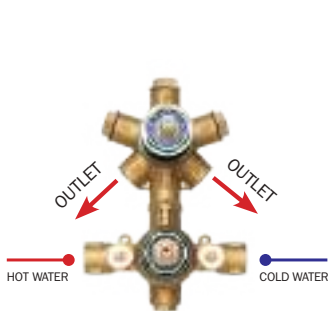

SINGLE LEVER

Z00130

Universal concealed body for single lever mixer complete with 2-5 WAYS diverter 1/2" connections.

Z00004

External parts

Z00062

External parts

THERMOSTATIC

Z00125

Universal concealed body for thermostatic mixer complete with 2-5 WAYS diverter 1/2" connections.

Z00002

External parts

Z00061

External parts

2 WAYS