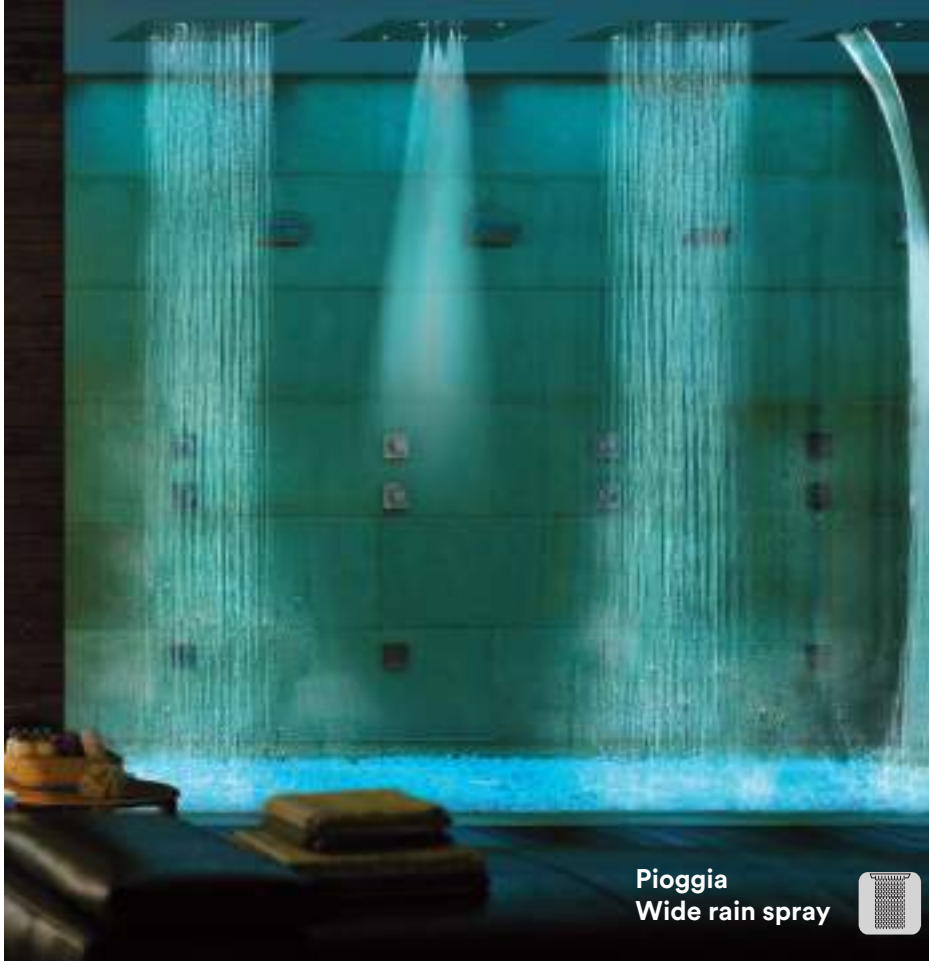

HI0391

Frame - 1 SPRAY
 Rgb Lights Cromotherapy
 600 x 500 mm
 Water flow: min 16 L/min

HI0001

KIT FRAME
 Rgb Lights Cromotherapy
 600 x 500 mm

Pioggia
Wide rain spray

Finishes

030
Acciaio lucido
Polished stainless steel