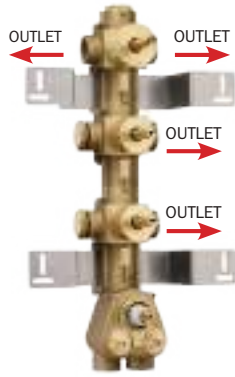

THERMOSTATIC
Z030271000
4 OUTLETS