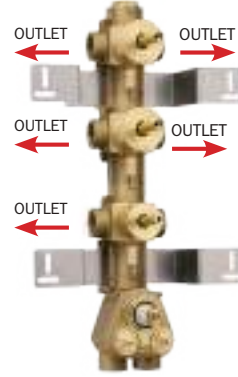

THERMOSTATIC
Z030210000
5 OUTLETS