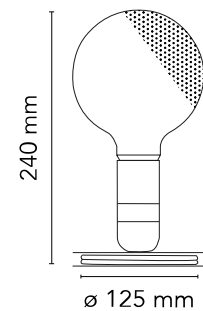

FLOS

Lampadina

Designed by Achille Castiglioni, 1972

LED retrofit - 5W - 241lm - 2700K

Table lamp providing direct, diffused light. Anodized aluminum base serves to contain excess power cord. Bakelite lamp-holder, painted to match the switch in the orange and black colors. Clear globe lamp is partially sandblasted to diffuse the light.

Main specifications

EAN	8059607018880
Mounting	Table
Environments	Indoor dry location
Light Source Type	Bulb
Lamp category	LED retrofit
Lamp type	G125
Lamp holders	E27
Bulb finish	Semifrosted
Number of heads	1
Power (W)	5
System flux (lm)	241

Physical

Colour	
Length (mm)	125
Cord length (mm)	2300
Net weight (kg)	0.35
Package height (mm)	250
Package width (mm)	140
Package length (mm)	145
Package volume (m3)	0.01
IP internal	20

Schematic light drawing