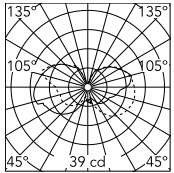

FLOS

Lampadina

Designed by Achille Castiglioni, 1972

LED retrofit - 5W - 241lm - 2700K

Table lamp providing direct, diffused light. Anodized aluminum base serves to contain excess power cord. Bakelite lamp-holder, painted to match the switch in the orange and black colors. Clear globe lamp is partially sandblasted to diffuse the light.

Main specifications

EAN	8059607018880
Mounting	Table
Environments	Indoor dry location
Light Source Type	Bulb
Lamp category	LED retrofit
Lamp type	G125
Lamp holders	E27
Bulb finish	Semifrosted
Number of heads	1
Power (W)	5
System flux (lm)	241

Physical

Colour	
Length (mm)	125
Cord length (mm)	2300
Net weight (kg)	0.35
Package height (mm)	250
Package width (mm)	140
Package length (mm)	145
Package volume (m3)	0.01
IP internal	20

Schematic light drawing