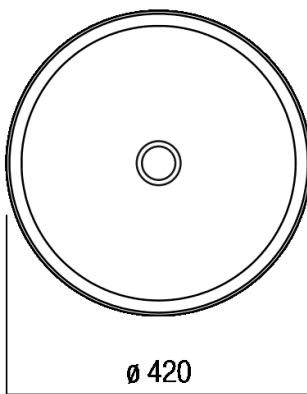

Over countertop washbasin h 16,4 cm
 ACER0420_ Patricia Urquiola, 2022

Round clay countertop washbasin available in two sizes, without tap hole and with free drainage. The external finish is available in natural clay or dark clay, both with a glazed interior. The interior glaze can be transparent or off-white for the natural clay version and transparent or blue for the dark clay version. The glazed finish is always glossy. The washbasin is complete with a drain with a glazed cap in the same interior finish as the washbasin.

Finishes

-  Natural clay, transparent glaze
-  Natural earth, cream white glaze
-  Dark clay, transparent glaze
-  Dark clay, blue glaze

Materials

-  Refractory clay

Height:	16.4 cm	6" 29/64 inches
Diameter:	42 cm	16" 17/32 inches
Weight:	28 kg	62 lbs
Packaging:	48 x 48 x 22 cm	18" 7/8 x 18" 7/8 x 8" 5/8 inches
Total weight:	30 kg	66 lbs

Height:	90 cm	35" 7/16 inches
Diameter:	42 cm	16" 17/32 inches
Depth:	27.2 cm	10" 45/64 inches

Note: The washbasin is entirely handmade, therefore any differences found on the surface or between various items should not be considered imperfections but rather, a sign of quality.

Height:	90 cm	35" 7/16 inches
Diameter:	45 cm	17" 13/32 inches
Depth:	27.2 cm	10" 45/64 inches

Note: The washbasin is entirely handmade, therefore any differences found on the surface or between various items should not be considered imperfections but rather, a sign of quality.