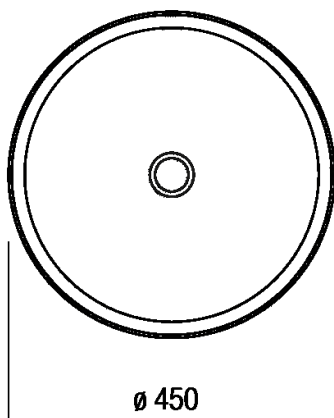

Over countertop washbasin h 12,4 cm
ACER0450_ Patricia Urquiola, 2022

Round clay countertop washbasin available in two sizes, without tap hole and with free drainage. The external finish is available in natural clay or dark clay, both with a glazed interior. The interior glaze can be transparent or off-white for the natural clay version and transparent or blue for the dark clay version. The glazed finish is always glossy. The washbasin is complete with a drain with a glazed cap in the same interior finish as the washbasin.

Finishes

- Natural clay, transparent glaze
- Natural earth, cream white glaze
- Dark clay, transparent glaze
- Dark clay, blue glaze

Materials

- Refractory clay

Height:	12.4 cm	4" 7/8 inches
Diameter:	45 cm	17" 13/32 inches
Weight:	24 kg	53 lbs
Packaging:	48 x 48 x 22 cm	18" 7/8 x 18" 7/8 x 8" 5/8 inches
Total weight:	26 kg	57 lbs

Note: The washbasin is entirely handmade, therefore any differences found on the surface or between various items should not be considered imperfections but rather, a sign of quality.