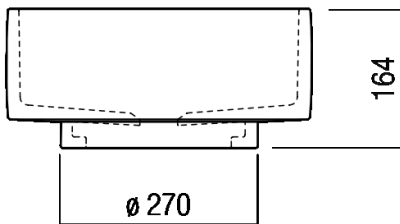

Over countertop washbasin h 16,4 cm
ACER0420_ Patricia Urquiola, 2022

Round clay countertop washbasin available in two sizes, without tap hole and with free drainage. The external finish is available in natural clay or dark clay, both with a glazed interior. The interior glaze can be transparent or off-white for the natural clay version and transparent or blue for the dark clay version. The glazed finish is always glossy. The washbasin is complete with a drain with a glazed cap in the same interior finish as the washbasin.

Finishes

- Natural clay, transparent glaze
- Natural earth, cream white glaze
- Dark clay, transparent glaze
- Dark clay, blue glaze

Materials

- Refractory clay

Height:	16.4 cm	6" 29/64 inches
Diameter:	42 cm	16" 17/32 inches
Weight:	28 kg	62 lbs
Packaging:	48 x 48 x 22 cm	18" 7/8 x 18" 7/8 x 8" 5/8 inches
Total weight:	30 kg	66 lbs

Note: The washbasin is entirely handmade, therefore any differences found on the surface or between various items should not be considered imperfections but rather, a sign of quality.