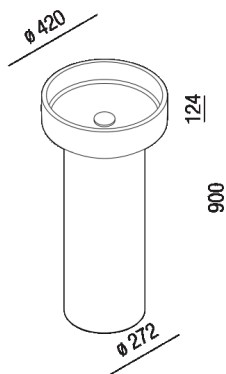

Freestanding washbasin 42 cm designed for floor drainage ACER0421F_ Patricia Urquiola, 2023

Freestanding washbasin 42 cm designed for wall drainage ACER0421M_ Patricia Urquiola, 2023

Finishes

- Natural clay, transparent glaze
- Natural earth, cream white glaze
- Dark clay, transparent glaze
- Dark clay, blue glaze

Materials

- Refractory clay

ø 42 cm freestanding washbasin made of natural or dark fireclay, without faucet hole and with open drain. Available in two external finishes: natural earth or dark earth. The following enameled interiors are available: transparent (both for the natural and dark earth versions), cream white (only for the natural earth version) and blue (only for the dark earth version). The enameled finish is always polished. The pedestal, designed for floor drainage, always has the same external finish as the sink and requires to be fixed to the floor. For the floor version the waste trap .MET0475 has to be used.

Height:	90 cm	35" 7/16 inches
Diameter:	42 cm	16" 17/32 inches
Depth:	27.2 cm	10" 45/64 inches

Note: The washbasin is entirely handmade, therefore any differences found on the surface or between various items should not be considered imperfections but rather, a sign of quality.