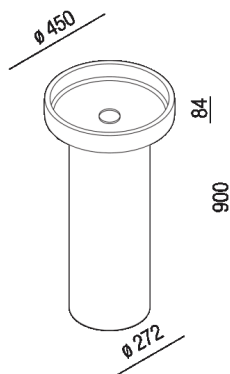

Freestanding washbasin 45 cm designed for floor drainage ACER0451F_ Patricia Urquiola, 2023

Freestanding washbasin 45 cm designed for floor drainage ACER0451M_ Patricia Urquiola, 2023

Finishes

- Natural clay, transparent glaze
- Natural earth, cream white glaze
- Dark clay, transparent glaze
- Dark clay, blue glaze

Materials

- Refractory clay

ø 45 cm freestanding washbasin made of natural or dark fireclay, without faucet hole and with open drain. Available in two external finishes: natural earth or dark earth. The following enameled interiors are available: transparent (both for the natural and dark earth versions), cream white (only for the natural earth version) and blue (only for the dark earth version). The enameled finish is always polished. The pedestal, designed for floor drainage, always has the same external finish as the sink and requires to be fixed to the floor. For the floor version the waste trap .MET0475 has to be used.

Height:	90 cm	35" 7/16 inches
Diameter:	45 cm	17" 13/32 inches
Depth:	27.2 cm	10" 45/64 inches

Note: The washbasin is entirely handmade, therefore any differences found on the surface or between various items should not be considered imperfections but rather, a sign of quality.