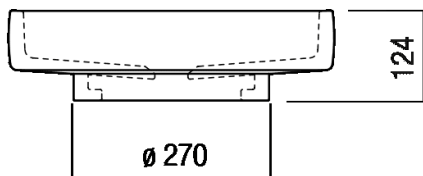

Over countertop washbasin h 12,4 cm
ACER0450_ Patricia Urquiola, 2022

Round clay countertop washbasin available in two sizes, without tap hole and with free drainage. The external finish is available in natural clay or dark clay, both with a glazed interior. The interior glaze can be transparent or off-white for the natural clay version and transparent or blue for the dark clay version. The glazed finish is always glossy. The washbasin is complete with a drain with a glazed cap in the same interior finish as the washbasin.

Finishes

- Natural clay, transparent glaze
- Natural earth, cream white glaze
- Dark clay, transparent glaze
- Dark clay, blue glaze

Materials

- Refractory clay

Height:	12.4 cm	4" 7/8 inches
Diameter:	45 cm	17" 13/32 inches
Weight:	24 kg	53 lbs
Packaging:	48 x 48 x 22 cm	18" 7/8 x 18" 7/8 x 8" 5/8 inches
Total weight:	26 kg	57 lbs

Note: The washbasin is entirely handmade, therefore any differences found on the surface or between various items should not be considered imperfections but rather, a sign of quality.