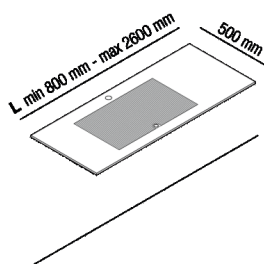

Self-bearing countertop, with 1 recess, provided with under-top brackets AELLNO_1 Benedini Associati, Andr s Jost, Diego Cisi, 2015 Self-bearing washbasin countertop characterised by light touch and high configurability, with recesses.

Materials

Marble

Corian

The self-bearing countertop is supported by brackets fixed to the wall. The front edge is chamfered, while the short sides can be chamfered or straight for positioning in a corner or niche. The countertop is made of Corian white marble (Glacier White) or Carrara white marble, Carnic gray, Marquina black, Alpi green or dark Emperador. The recesses are freely positioned along the whole length of the top complying with the distances from the edges and those between the recesses and they are complete with grill. The basin is not fitted with drain. Designed for waste .MET0569 with concealed waste trap .PLA0456. A wooden X" non bearing additional side structure is available.

Note: Upon request, and after technical evaluation, other Corian colours and types of marble are possible. It is available with a minimum length of 80 cm (31" 1/4) and a maximum length of 260 cm (102" 23/64).