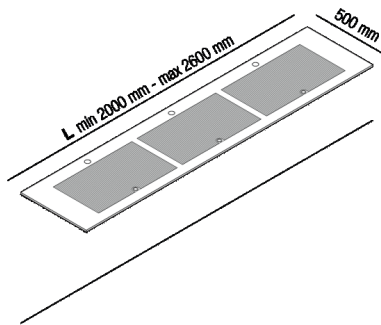

Self-bearing countertop, with 3 recesses, provided with under-top brackets AELLNO_3 Benedini Associati, Andr s Jost, Diego Cisi, 2015 Self-bearing washbasin countertop characterised by light touch and high configurability, with recesses.

Finishes

- White Carrara
- Grey Carnico
- Black Marquina
- White
- Green Alpi
- Dark Emperador

Materials

- Marble
- Corian

The self-bearing countertop is supported by brackets fixed to the wall. The front edge is chamfered, while the short sides can be chamfered or straight for positioning in a corner or niche. The countertop is made of Corian white marble (Glacier White) or Carrara white marble, Carnic gray, Marquina black, Alpi green or dark Emperador. The recesses are freely positioned along the whole length of the top complying with the distances from the edges and those between the recesses and they are complete with grill. The basin is not fitted with drain. Designed for waste .MET0569 with concealed waste trap .PLA0456. A wooden X" non bearing additional side structure is available.

Note: Upon request, and after technical evaluation, other Corian colours and types of marble are possible. It is available with a minimum length of 80 cm (31" 1/4) and a maximum length of 260 cm (102" 23/64).