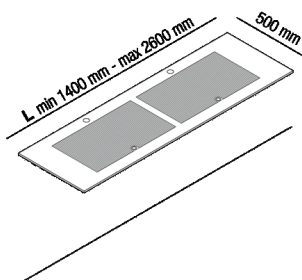

Self-bearing countertop, with 2 recesses, provided with under-top brackets AELLNO_2 Benedini Associati, Andr s Jost, Diego Cisi, 2015 Self-bearing washbasin countertop characterised by light touch and high configurability, with recesses.

Materials

Marble

Corian