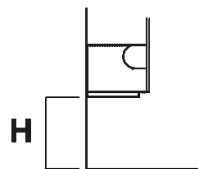

Height:	83 cm	32" 43/64 inches
Width:	63 cm	24 " 51/64 inches
Diameter:	12 cm	4" 23/32 inches
Weight:	25 kg	55 lbs
Depth:	38 cm	14" 61/64 inches
Total weight:	54 kg	72 lbs

Note: Packaging dimensions - ACER0996_64 x 41 x 4,5 cm - 25" 2/8 x 16" 1/8 x 1" 6/8
Packaging dimensions - ACER0997_30 x 30 x 81 cm - 11" 6/8 x 11" 6/8 x 31" 7/8

scarico a pavimento ø 32 mm

Column washbasin designed for
 wall-mounted drainage
 ACER0996_+ACER0997M_ Benedini
 Associati, 2022

Materials

-  Marble
-  Corian

The washbasin in the “El” series is an iconic but lightweight piece. The flat surface with its breakwater-grill is also the basin, and the two become a single element. Today, in a simultaneously creative and rigorous sequence, the investigation arrives at the pure essence of the washbasin. Two simple architectural elements that radicalize functions. The entire surface, completely integrated with a breakwater-grill, eliminates the usual basin and emphasizes its dual use as a washbasin and support surface. The piece comes in a wide range of finishes: the top is in white Carrara, grey Carnic, black Marquina or green Alpi marble, the grille is in white or deep caviar Corian , and the column is in white or dark powder-coated steel.

Height:	83 cm	32" 43/64 inches
Width:	63 cm	24 " 51/64 inches
Diameter:	12 cm	4" 23/32 inches
Depth:	38 cm	14" 61/64 inches

Main dimensions

Installation notes

Scarico per sifone a bottiglia
Drain for bottle trap

Tap position, recommended height

SEN

H 150 mm

FEZ2 - LIMÓN - MEMORY - MEMORY MIX - SQUARE

H 200 mm

Filo superiore lavabo
Upper edge of wasbasin