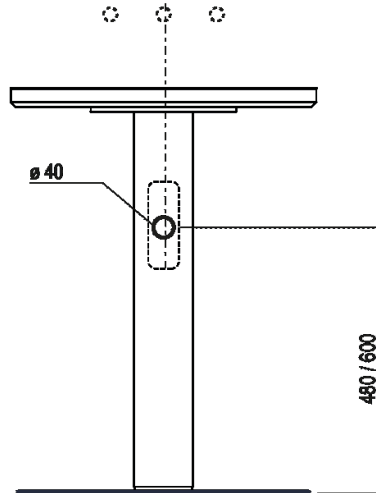

Height:	83 cm	32" 43/64 inches
Width:	63 cm	24 " 51/64 inches
Diameter:	12 cm	4" 23/32 inches
Weight:	25 kg	55 lbs
Depth:	38 cm	14" 61/64 inches
Total weight:	54 kg	72 lbs

Note: Packaging dimensions - ACER0996_64 x 41 x 4,5 cm - 25" 2/8 x 16" 1/8 x 1" 6/8
Packaging dimensions - ACER0997_30 x 30 x 81 cm - 11" 6/8 x 11" 6/8 x 31" 7/8

scarico a pavimento ø 32 mm

Column washbasin designed for
 wall-mounted drainage
 ACER0996_+ACER0997M_ Benedini
 Associati, 2022

Materials

-  Marble
-  Corian

The washbasin in the “El” series is an iconic but lightweight piece. The flat surface with its breakwater-grill is also the basin, and the two become a single element. Today, in a simultaneously creative and rigorous sequence, the investigation arrives at the pure essence of the washbasin. Two simple architectural elements that radicalize functions. The entire surface, completely integrated with a breakwater-grill, eliminates the usual basin and emphasizes its dual use as a washbasin and support surface. The piece comes in a wide range of finishes: the top is in white Carrara, grey Carnic, black Marquina or green Alpi marble, the grille is in white or deep caviar Corian , and the column is in white or dark powder-coated steel.

Height:	83 cm	32" 43/64 inches
Width:	63 cm	24 " 51/64 inches
Diameter:	12 cm	4" 23/32 inches
Depth:	38 cm	14" 61/64 inches

Main dimensions

Installation notes

Scarico per sifone a bottiglia
Drain for bottle trap

Tap position, recommended height

SEN

H 150 mm

FEZ2 - LIMÓN - MEMORY - MEMORY MIX - SQUARE

H 200 mm

Filo superiore lavabo
Upper edge of wasbasin