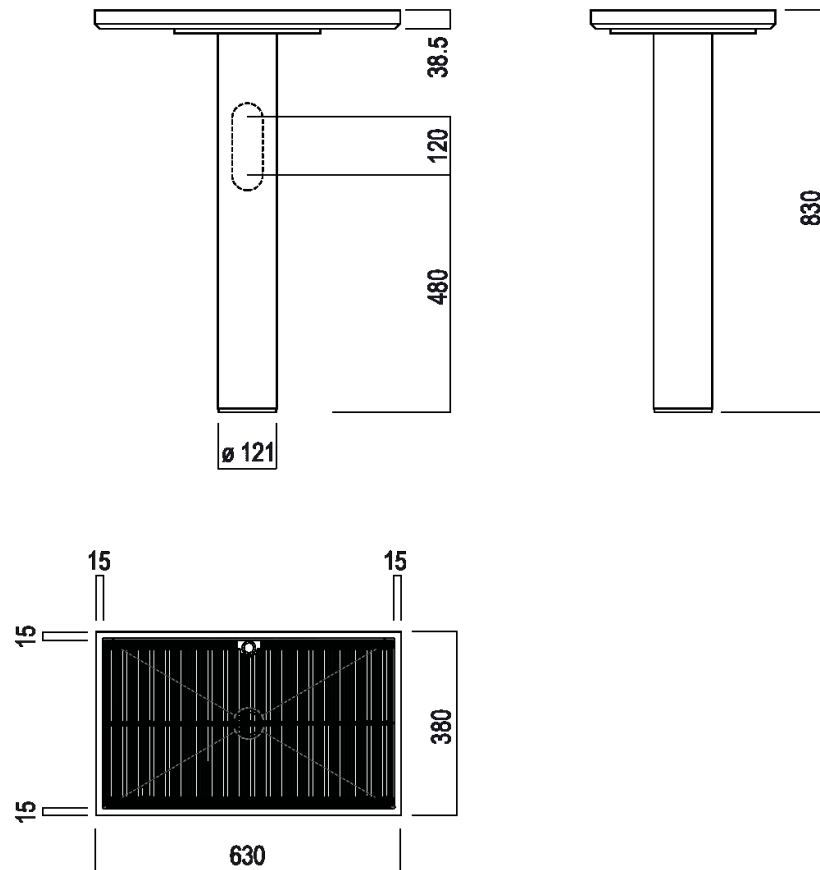

Height:	83 cm	32" 43/64 inches
Width:	63 cm	24 " 51/64 inches
Diameter:	12 cm	4" 23/32 inches
Weight:	25 kg	55 lbs
Depth:	38 cm	14" 61/64 inches
Total weight:	54 kg	72 lbs

Note: Packaging dimensions - ACER0996_64 x 41 x 4,5 cm - 25" 2/8 x 16" 1/8 x 1" 6/8
Packaging dimensions - ACER0997_30 x 30 x 81 cm - 11" 6/8 x 11" 6/8 x 31" 7/8

scarico a pavimento ø 32 mm

Column washbasin designed for
 wall-mounted drainage
 ACER0996_+ACER0997M_ Benedini
 Associati, 2022

Materials

-  Marble
-  Corian

The washbasin in the “El” series is an iconic but lightweight piece. The flat surface with its breakwater-grill is also the basin, and the two become a single element. Today, in a simultaneously creative and rigorous sequence, the investigation arrives at the pure essence of the washbasin. Two simple architectural elements that radicalize functions. The entire surface, completely integrated with a breakwater-grill, eliminates the usual basin and emphasizes its dual use as a washbasin and support surface. The piece comes in a wide range of finishes: the top is in white Carrara, grey Carnic, black Marquina or green Alpi marble, the grille is in white or deep caviar Corian , and the column is in white or dark powder-coated steel.

Height:	83 cm	32" 43/64 inches
Width:	63 cm	24 " 51/64 inches
Diameter:	12 cm	4" 23/32 inches
Depth:	38 cm	14" 61/64 inches

Main dimensions

Installation notes

Scarico per sifone a bottiglia
Drain for bottle trap

Tap position, recommended height

SEN

H 150 mm

FEZ2 - LIMÓN - MEMORY - MEMORY MIX - SQUARE

H 200 mm

Filo superiore lavabo
Upper edge of wasbasin