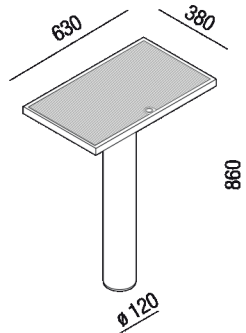

Column washbasin designed for floor drainage ACER0996_+ACER0997F_ Benedini Associati, 2022

Materials

Marble

Corian

The washbasin in the “Ell” series is an iconic but lightweight piece. The flat surface with its breakwater-grill is also the basin, and the two become a single element. Today, in a simultaneously creative and rigorous sequence, the investigation arrives at the pure essence of the washbasin. Two simple architectural elements that radicalize functions. The entire surface, completely integrated with a breakwater-grill, eliminates the usual basin and emphasizes its dual use as a washbasin and support surface. The piece comes in a wide range of finishes: the top is in white Carrara, grey Carnic, black Marquina or green Alpi marble, the grille is in white or deep caviar Corian , and the column is in white or dark powder-coated steel.

Height:	83 cm	32" 43/64 inches
Width:	63 cm	24 " 51/64 inches
Diameter:	12 cm	4" 23/32 inches
Weight:	25 kg	55 lbs
Depth:	38 cm	14" 61/64 inches
Total weight:	54 kg	72 lbs

Note: Packaging dimensions - ACER0996_64 x 41 x 4,5 cm - 25" 2/8 x 16" 1/8 x 1" 6/8
Packaging dimensions - ACER0997_30 x 30 x 81 cm - 11" 6/8 x 11" 6/8 x 31" 7/8

Height:	83 cm	32" 43/64 inches
Width:	63 cm	24 " 51/64 inches
Diameter:	12 cm	4" 23/32 inches
Depth:	38 cm	14" 61/64 inches

Main dimensions

Installation notes

Scarico per sifone a bottiglia
Drain for bottle trap