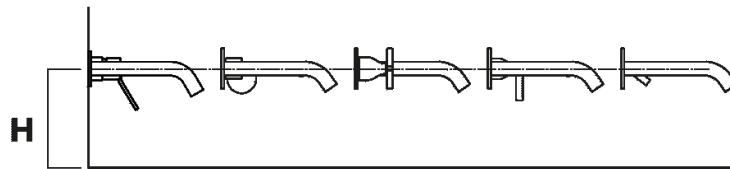

scarico a pavimento ø 32 mm

Column washbasin designed for
 wall-mounted drainage
 ACER0996_+ACER0997M_ Benedini
 Associati, 2022

Materials

-  Marble
-  Corian

The washbasin in the “El” series is an iconic but lightweight piece. The flat surface with its breakwater-grill is also the basin, and the two become a single element. Today, in a simultaneously creative and rigorous sequence, the investigation arrives at the pure essence of the washbasin. Two simple architectural elements that radicalize functions. The entire surface, completely integrated with a breakwater-grill, eliminates the usual basin and emphasizes its dual use as a washbasin and support surface. The piece comes in a wide range of finishes: the top is in white Carrara, grey Carnic, black Marquina or green Alpi marble, the grille is in white or deep caviar Corian , and the column is in white or dark powder-coated steel.

Height:	83 cm	32" 43/64 inches
Width:	63 cm	24 " 51/64 inches
Diameter:	12 cm	4" 23/32 inches
Depth:	38 cm	14" 61/64 inches

Main dimensions

Installation notes

Scarico per sifone a bottiglia
Drain for bottle trap

Tap position, recommended height

SEN

H 150 mm

FEZ2 - LIMÓN - MEMORY - MEMORY MIX - SQUARE

H 200 mm

Filo superiore lavabo
Upper edge of wasbasin