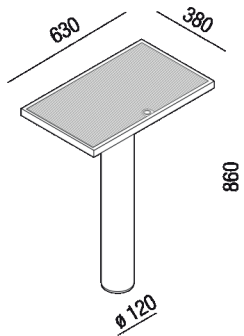

Height:	83 cm	32" 43/64 inches
Width:	63 cm	24 " 51/64 inches
Diameter:	12 cm	4" 23/32 inches
Weight:	25 kg	55 lbs
Depth:	38 cm	14" 61/64 inches
Total weight:	54 kg	72 lbs

Note: Packaging dimensions - ACER0996_64 x 41 x 4,5 cm - 25" 2/8 x 16" 1/8 x 1" 6/8
Packaging dimensions - ACER0997_30 x 30 x 81 cm - 11" 6/8 x 11" 6/8 x 31" 7/8

Main dimensions

Installation notes

		A
FEZ2	ARUB146	300
	.MET884	260
LIMÓN	ELJM414D	235
MEMORY	EMEM323	300
MEMORY MIX	EMIX414	235
SEN	ESEN0962N	260
SQUARE	ERUB1096	235

*ad esaurimento / while stocks last

scarico a pavimento ø 32 mm

Column washbasin designed for
 wall-mounted drainage
 ACER0996_+ACER0997M_ Benedini
 Associati, 2022

Materials

-  Marble
-  Corian

The washbasin in the “El” series is an iconic but lightweight piece. The flat surface with its breakwater-grill is also the basin, and the two become a single element. Today, in a simultaneously creative and rigorous sequence, the investigation arrives at the pure essence of the washbasin. Two simple architectural elements that radicalize functions. The entire surface, completely integrated with a breakwater-grill, eliminates the usual basin and emphasizes its dual use as a washbasin and support surface. The piece comes in a wide range of finishes: the top is in white Carrara, grey Carnic, black Marquina or green Alpi marble, the grille is in white or deep caviar Corian , and the column is in white or dark powder-coated steel.

Height:	83 cm	32" 43/64 inches
Width:	63 cm	24 " 51/64 inches
Diameter:	12 cm	4" 23/32 inches
Depth:	38 cm	14" 61/64 inches

Main dimensions

Installation notes

Scarico per sifone a bottiglia
Drain for bottle trap