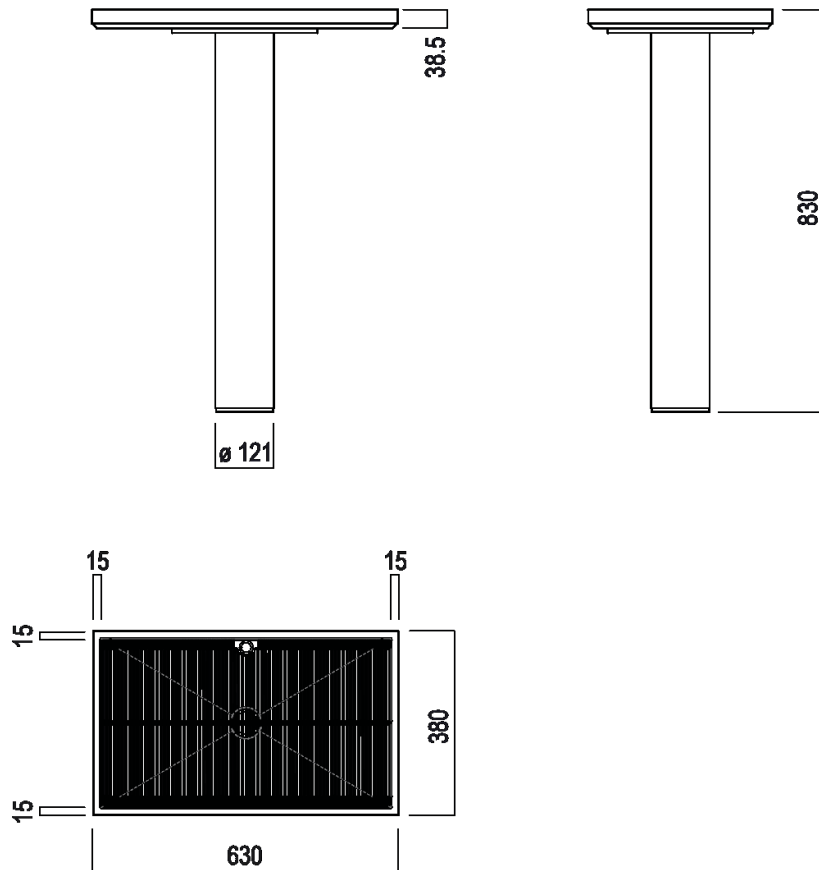

Main dimensions