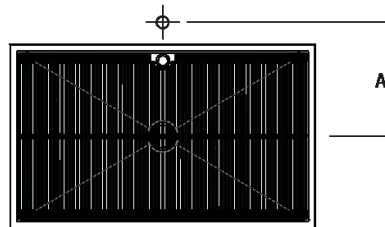

Height:	83 cm	32" 43/64 inches
Width:	63 cm	24 " 51/64 inches
Diameter:	12 cm	4" 23/32 inches
Weight:	25 kg	55 lbs
Depth:	38 cm	14" 61/64 inches
Total weight:	54 kg	72 lbs

Note: Packaging dimensions - ACER0996_64 x 41 x 4,5 cm - 25" 2/8 x 16" 1/8 x 1" 6/8
Packaging dimensions - ACER0997_30 x 30 x 81 cm - 11" 6/8 x 11" 6/8 x 31" 7/8

scarico a pavimento ø 32 mm

Column washbasin designed for
 wall-mounted drainage
 ACER0996_+ACER0997M_ Benedini
 Associati, 2022

Materials

-  Marble
-  Corian

The washbasin in the “El” series is an iconic but lightweight piece. The flat surface with its breakwater-grill is also the basin, and the two become a single element. Today, in a simultaneously creative and rigorous sequence, the investigation arrives at the pure essence of the washbasin. Two simple architectural elements that radicalize functions. The entire surface, completely integrated with a breakwater-grill, eliminates the usual basin and emphasizes its dual use as a washbasin and support surface. The piece comes in a wide range of finishes: the top is in white Carrara, grey Carnic, black Marquina or green Alpi marble, the grille is in white or deep caviar Corian , and the column is in white or dark powder-coated steel.