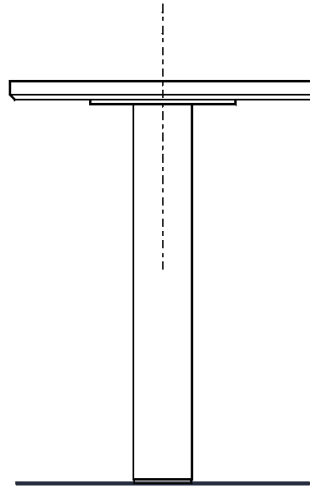

Installation notes

		A
FEZ2	ARUB146	300
	.MET884	260
LIMÓN	ELJM414D	235
MEMORY	EMEM323	300
MEMORY MIX	EMIX414	235
SEN	ESEN0962N	260
SQUARE	ERUB1096	235

*ad esaurimento / while stocks last