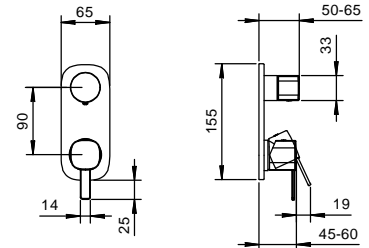

M487B

External piece

Chrome	24 02 M487B
Matt Black	24 13 M487B
Matt Gun Metal PVD	24 P5 M487B
Matt British Gold PVD	24 P6 M487B
Matt Copper PVD	24 P9 M487B
Deep Black PVD	24 S1 M487B