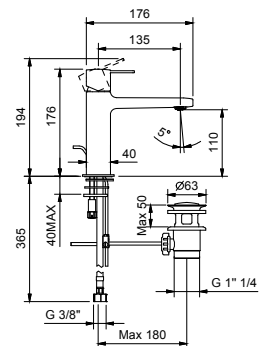

M104F
lead $\emptyset$ free

Single-hole washbasin mixer

- spout projection 13,5 cm
- handle
- flow restrictor 5 l/min at 3 bar
- flexible supply lines
- WITH WASTE

Chrome	24 02 M104F
Matt Black	24 13 M104F
Matt Gun Metal PVD	24 P5 M104F
Matt British Gold PVD	24 P6 M104F
Matt Copper PVD	24 P9 M104F
Deep Black PVD	24 S1 M104F