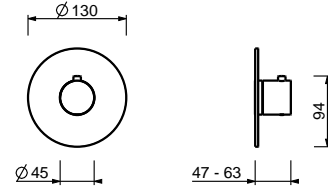

3/4" built-in thermostatic shower mixer

- handle
- 3/4" inlets
- soundproof
- without stop valve **to be ordered separately**

NOTE: the mixer must always be ordered with the stop valve M591B+D391A

G500B

External piece

Chrome	87 02 G500B
Matt Black	87 13 G500B
Matt Gun Metal PVD	87 P5 G500B
Matt British Gold PVD	87 P6 G500B
Matt Copper PVD	87 P9 G500B
Deep Black PVD	87 S1 G500B