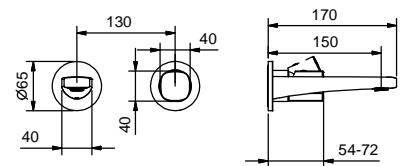

lead $\emptyset$ free

**Wall-mount washbasin mixer**

- spout projection 15 cm
- handle
- flow restrictor 5 l/min at 3 bar
- 1/2" inlets
- WITHOUT WASTE

**M009B**

**External piece**

Chrome	24 02 M009B
Matt Black	24 13 M009B
Matt Gun Metal PVD	24 P5 M009B
Matt British Gold PVD	24 P6 M009B
Matt Copper PVD	24 P9 M009B
Deep Black PVD	24 S1 M009B