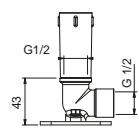

OPTIONAL: Built-in part for plasterboard

W046	91 00 W046