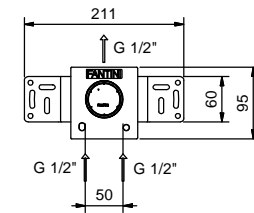

Built-in shower mixer

- handle
- no. 1 1/2" outlet
- 1/2" inlets
- soundproof

M163B

External piece

Chrome	24 02 M163B
Matt Black	24 13 M163B
Matt Gun Metal PVD	24 P5 M163B
Matt British Gold PVD	24 P6 M163B
Matt Copper PVD	24 P9 M163B
Deep Black PVD	24 S1 M163B