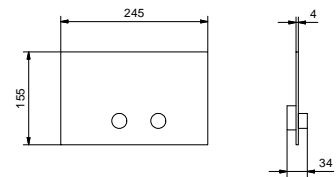

Flush actuator plate

- Base material: stainless steel
- projecting push-button controls
- with round controls
- compatible with TECEBOX OCTA II
- minimum depth: see installation instructions
- without visible fixing system

N.B. complete finishing list in the section miscellaneous articles at the end of the pricelist