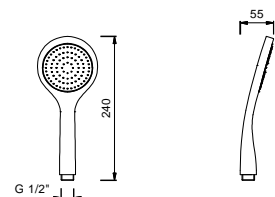

Chrome	90 02 8914
--------	------------

**Z348**

**Handshower**

- DISCO
- Base material: ABS
- Ø 11 cm
- 3 jets: rain, tonic jet, massage
- flow restrictor 12 l/min
- anti-lime scale system
- check valve