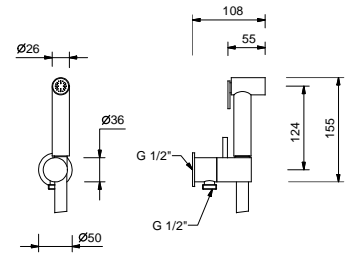

8486

Double-function hydrobrush

- for WC cleaning
- for personal care if used with a shower mixer
- water plug with showerholder
- stop valve
- Base material: brass
- round backplate
- 120 cm PVC flexible
- 1/2" inlet

N.B. complete finishing list in the section miscellaneous articles at the end of the pricelist

Chrome	91 02 8486
Matt Black	91 13 8486
Matt Gun Metal PVD	91 P5 8486
Matt British Gold PVD	91 P6 8486
Matt Copper PVD	91 P9 8486
Deep Black PVD	91 S1 8486