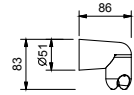

Q133

Fixed handshower holder

- connection for flexible with conical nut
- Base material: brass

Chrome	90 02 Q133
Matt Black	90 13 Q133
Matt Gun Metal PVD	90 P5 Q133
Matt British Gold PVD	90 P6 Q133
Matt Copper PVD	90 P9 Q133
Deep Black PVD	90 S1 Q133

0992

Adjustable handshower holder

- connection for flexible with conical nut

Chrome	90 02 0992

9349

Flexible

- Base material: PVC
- 150 cm
- 1/2" conical nut x 1/2" conical nut

Chrome	90 02 9349
Matt Black	90 13 9349
Matt Gun Metal PVD	90 P5 9349
Matt British Gold PVD	90 P6 9349
Matt Copper PVD	90 P9 9349
Deep Black PVD	90 S1 9349

9193

Flexible

- Base material: brass
- 150 cm
- brass hose 140 cm in PVD options
- Ø 15 mm
- 1/2" conical nut x 1/2" conical nut

Chrome	90 02 9193
Matt Black	90 13 9193
Matt Gun Metal PVD	90 P5 9193
Matt British Gold PVD	90 P6 9193
Matt Copper PVD	90 P9 9193
Deep Black PVD	90 S1 9193