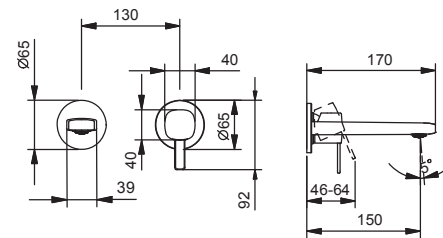

External piece

Chrome	24 02 M109B
Matt Black	24 13 M109B
Matt Gun Metal PVD	24 P5 M109B
Matt British Gold PVD	24 P6 M109B
Matt Copper PVD	24 P9 M109B
Deep Black PVD	24 S1 M109B