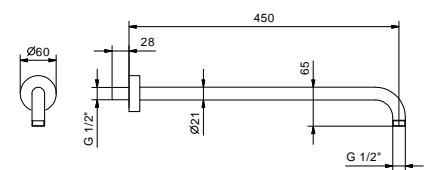

OPTIONAL: Built-in part for plasterboard

<b>W046</b>	91 00 W046
-------------	------------

8028

Shower arm

- 45 cm long
- round backplate
- wall-mount
- 1/2" inlet

Chrome	86 02 8028
Matt Black	86 13 8028
Matt Gun Metal PVD	86 P5 8028
Matt British Gold PVD	86 P6 8028
Matt Copper PVD	86 P9 8028
Deep Black PVD	86 S1 8028