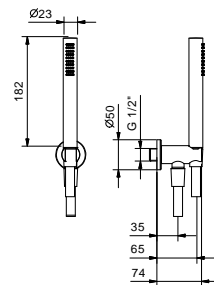

**OPTIONAL: Built-in part for plasterboard**

**W046** 91 00 W046

8051

**Shower set**

- SUN handshower
- water plug with showerholder
- round backplate
- 150 cm PVC flexible
- 1/2" inlet

Chrome	86 02 8051
Matt Black	86 13 8051

8093

**Shower set**

- FIT handshower
- water plug with showerholder
- round backplate
- 150 cm PVC flexible
- 1/2" inlet

Chrome	86 02 8093
Matt Black	86 13 8093
Matt Gun Metal PVD	86 P5 8093
Matt British Gold PVD	86 P6 8093
Matt Copper PVD	86 P9 8093
Deep Black PVD	86 S1 8093