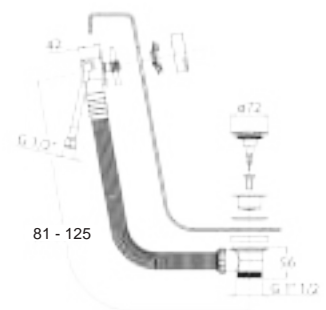

Bathtub drain

- with handle
- bath-tub drain with overflow
- WITH WASTE

N.B. complete finishing list in the section miscellaneous articles at the end of the pricelist