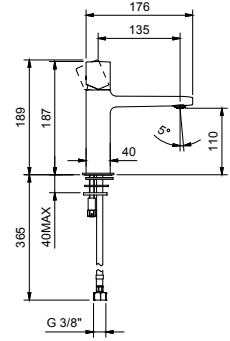

*\_spout projection 17 cm*

**M006WF**  
WITHOUT WASTE

**M106WF**  
WITHOUT WASTE

**Wall-mount washbasin mixer**

*\_spout projection 15 cm*

**M009B+M011A**  
WITHOUT WASTE

**M109B+M011A**  
WITHOUT WASTE

**M011B+M011A**  
WITHOUT WASTE

**M111B+M011A**  
WITHOUT WASTE

**Single-hole bidet mixer**

*\_spout projection 11,6 cm*

**M008WF**  
WITHOUT WASTE

**M008F**  
WITH WASTE

**M108WF**  
WITHOUT WASTE

**M108F**  
WITH WASTE

**M004WF**  
lead $\emptyset$ free

**Single-hole washbasin mixer**

- spout projection 13,5 cm
- handle
- flow restrictor 5 l/min at 3 bar
- flexible supply lines
- WITHOUT WASTE

Chrome	24 02 M004WF
Matt Black	24 13 M004WF
Matt Gun Metal PVD	24 P5 M004WF
Matt British Gold PVD	24 P6 M004WF
Matt Copper PVD	24 P9 M004WF
Deep Black PVD	24 S1 M004WF