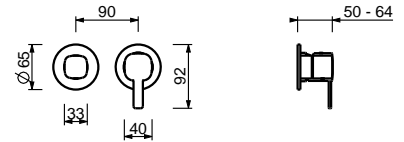

Built-in shower mixer

- handles
- with rosaces
- **2-way** diverter with turning knob
- 1/2" inlets
- soundproof
- for horizontal installation only

M481B

External piece

Chrome	24 02 M481B
Matt Black	24 13 M481B
Matt Gun Metal PVD	24 P5 M481B
Matt British Gold PVD	24 P6 M481B
Matt Copper PVD	24 P9 M481B
Deep Black PVD	24 S1 M481B