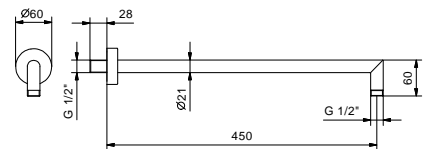

OPTIONAL: Built-in part for plasterboard

W046	91 00 W046