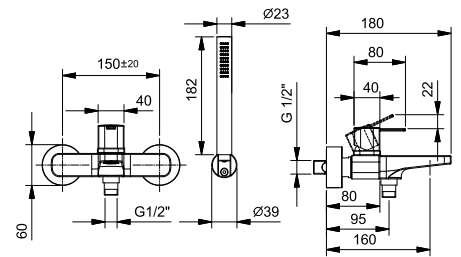

M015

Wall-mount bathtub mixer

- spout projection 16 cm
- handle
- **2-way** diverter
- FIT handshower
- handshower holder
- 150 cm PVC flexible

Chrome	24 02 M015
Matt Black	24 13 M015
Matt Gun Metal PVD	24 P5 M015
Matt British Gold PVD	24 P6 M015
Matt Copper PVD	24 P9 M015
Deep Black PVD	24 S1 M015

M115

Wall-mount bathtub mixer

- spout projection 16 cm
- handle
- **2-way** diverter
- FIT handshower
- 150 cm PVC flexible
- handshower holder

Chrome	24 02 M115
Matt Black	24 13 M115
Matt Gun Metal PVD	24 P5 M115
Matt British Gold PVD	24 P6 M115
Matt Copper PVD	24 P9 M115
Deep Black PVD	24 S1 M115

Built-in bathtub mixer

- spout projection 15 cm
- handle
- **2-way** diverter with turning knob
- FIT handshower
- water plug with showerholder
- 150 cm PVC flexible
- 1/2" inlets

M120B

External piece

Chrome	24 02 M120B
Matt Black	24 13 M120B
Matt Gun Metal PVD	24 P5 M120B
Matt British Gold PVD	24 P6 M120B
Matt Copper PVD	24 P9 M120B
Deep Black PVD	24 S1 M120B

R021A

Built-in piece

44 00 R021A