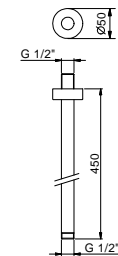

OPTIONAL: Built-in part for plasterboard

W046 91 00 W046