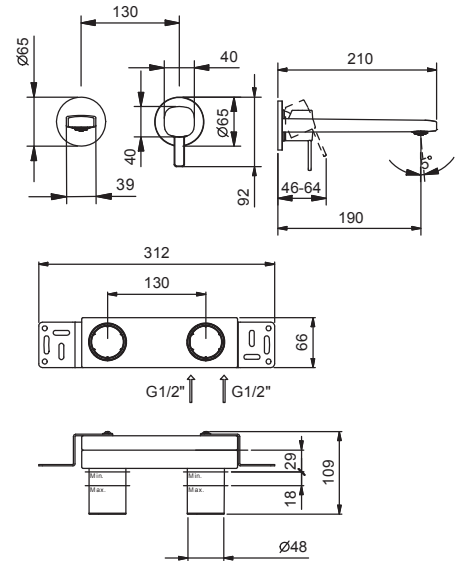

lead ϕ free

Wall-mount washbasin mixer

- spout projection 19 cm
- handle
- flow restrictor 5 l/min at 3 bar
- 1/2" inlets
- WITHOUT WASTE

M111B

External piece

Chrome	24 02 M111B
Matt Black	24 13 M111B
Matt Gun Metal PVD	24 P5 M111B
Matt British Gold PVD	24 P6 M111B
Matt Copper PVD	24 P9 M111B
Deep Black PVD	24 S1 M111B

M011A

Built-in piece

44 00 M011A