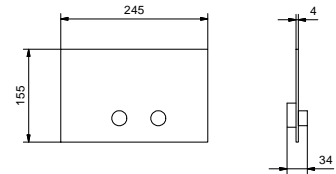

8402

Flush actuator plate

- Base material: stainless steel
- projecting push-button controls
- with round controls
- compatible with GEBERIT SIGMA8, SIGMA12
- without visible fixing system

N.B. complete finishing list in the section miscellaneous articles at the end of the pricelist