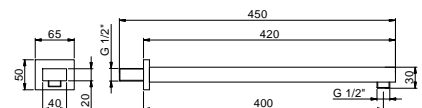

OPTIONAL: Built-in part for plasterboard

W046	91 00 W046