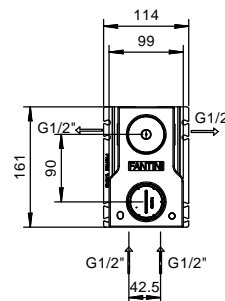

M585A

Built-in piece

44 00 M585A