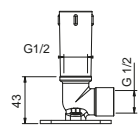

OPTIONAL: Built-in part for plasterboard

W046	91 00 W046