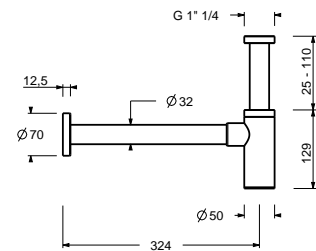

Bottle trap

- 1" 1/4
- for washbasin

N.B. complete finishing list in the section miscellaneous articles at the end of the pricelist

Chrome	91 02 9234
Matt Black	91 13 9234
Matt Gun Metal PVD	91 P5 9234
Matt British Gold PVD	91 P6 9234
Matt Copper PVD	91 P9 9234
Deep Black PVD	91 S1 9234