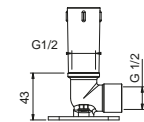

9236

Shower arm

- 25 cm long
- round backplate
- ceiling-mount
- 1/2" inlet

Chrome	86 02 9236
Matt Black	86 13 9236
Matt Gun Metal PVD	86 P5 9236
Matt British Gold PVD	86 P6 9236
Matt Copper PVD	86 P9 9236
Deep Black PVD	86 S1 9236

OPTIONAL: Built-in part for plasterboard

W046 91 00 W046