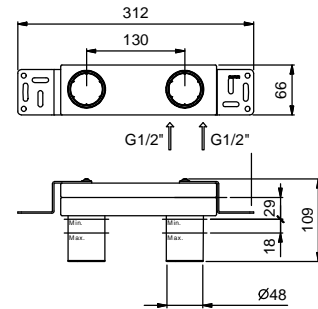

Built-in piece

44 00 M011A