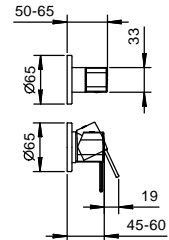

Built-in shower mixer

- handles
- with rosaces
- **2-way** diverter with turning knob
- 1/2" inlets
- soundproof
- for vertical installation only

M481B

External piece

Chrome	24 02 M481B
Matt Black	24 13 M481B
Matt Gun Metal PVD	24 P5 M481B
Matt British Gold PVD	24 P6 M481B
Matt Copper PVD	24 P9 M481B
Deep Black PVD	24 S1 M481B