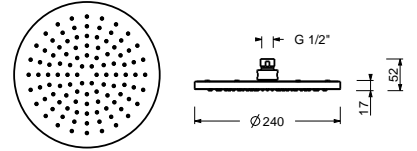

**8142**

**Rain showerhead**

- Ø 24 cm
- Base material: ABS
- flow restrictor 12 l/min at 3 bar
- anti-lime scale system
- 1/2" inlet
- check valve

**NOTE: conditions necessary for the correct functioning: Min. Flow Rate: 10 l/min**