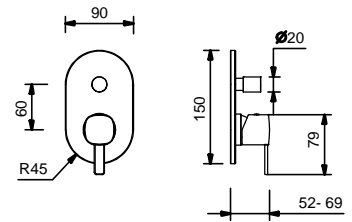

M822B

External piece

Chrome	24 02 M822B
Matt Black	24 13 M822B
Matt Gun Metal PVD	24 P5 M822B
Matt British Gold PVD	24 P6 M822B
Matt Copper PVD	24 P9 M822B
Deep Black PVD	24 S1 M822B