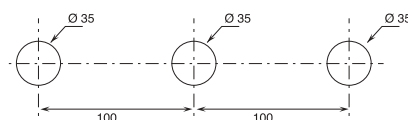

Technical information

LAMÉ is supplied as standard WITH HANDLE in two options, with LEVER or KNOB.

All washbasin and bidet mixers are fitted with 5 l/min **flow restrictors**.

BASINS HOLE SIZE:

- For single-hole washbasin and bidet mixers.

- 3-hole washbasin mixer.

The built-in 3/4" thermostatic shower mixer is available:

- art. **G531B+D331A** - 1 outlet

- art. **G572B+D372A** - 2 outlets

- art. **G573B+D373A** - 3 outlets