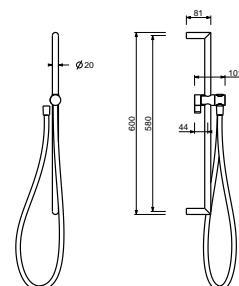

Chrome	90 02 8929
Matt Black	90 13 8929
Matt Gun Metal PVD	90 P5 8929
Matt British Gold PVD	90 P6 8929
Matt Copper PVD	90 P9 8929
Deep Black PVD	90 S1 8929

**8096**

**Shower rail**

- 87,5 cm long
- without water plug
- without handshower
- without flexible
- adjustable slider

Chrome	86 02 8096
--------	------------

**8145**

**Shower rail**

- 60 cm long
- 150 cm PVC flexible
- adjustable slider
- without water plug
- without handshower

Chrome	86 02 8145
Matt Black	86 13 8145
Matt Gun Metal PVD	86 P5 8145
Matt British Gold PVD	86 P6 8145
Matt Copper PVD	86 P9 8145
Deep Black PVD	86 S1 8145

9247

**Shower rail**

- 90 cm long
- 150 cm PVC flexible
- adjustable slider
- without water plug
- without handshower

Chrome	86 02 9247
Matt Black	86 13 9247
Matt Gun Metal PVD	86 P5 9247
Matt British Gold PVD	86 P6 9247
Matt Copper PVD	86 P9 9247
Deep Black PVD	86 S1 9247