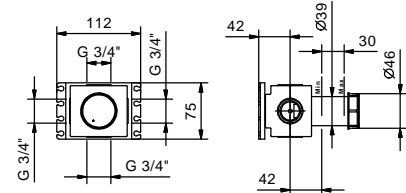

D391A

Built-in piece

19 00 D391A