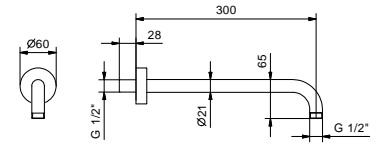

8027

Shower arm

- 30 cm long
- round backplate
- wall-mount
- 1/2" inlet

Chrome	86 02 8027
Matt Black	86 13 8027
Matt Gun Metal PVD	86 P5 8027
Matt British Gold PVD	86 P6 8027
Matt Copper PVD	86 P9 8027
Deep Black PVD	86 S1 8027

OPTIONAL: Built-in part for plasterboard

W046	91 00 W046

8137

Shower arm

- 35 cm long
- round backplate
- wall-mount
- 1/2" inlet

Chrome	86 02 8137
Matt Black	86 13 8137
Matt Gun Metal PVD	86 P5 8137
Matt British Gold PVD	86 P6 8137
Matt Copper PVD	86 P9 8137
Deep Black PVD	86 S1 8137