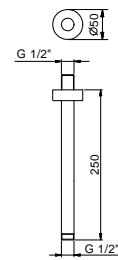

9236

Shower arm

- 25 cm long
- round backplate
- ceiling-mount
- 1/2" inlet

Chrome	86 02 9236
Matt Black	86 13 9236
Matt Gun Metal PVD	86 P5 9236
Matt British Gold PVD	86 P6 9236
Matt Copper PVD	86 P9 9236
Deep Black PVD	86 S1 9236

OPTIONAL: Built-in part for plasterboard

W046 91 00 W046