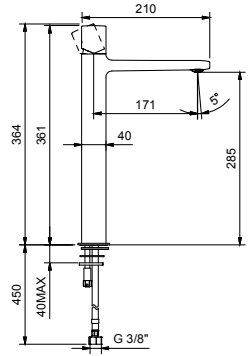

M006WF
lead $\emptyset$ free

Single-hole high washbasin mixer

- spout projection 17 cm
- handle
- flow restrictor 5 l/min at 3 bar
- flexible supply lines
- WITHOUT WASTE

Chrome	24 02 M006WF
Matt Black	24 13 M006WF
Matt Gun Metal PVD	24 P5 M006WF
Matt British Gold PVD	24 P6 M006WF
Matt Copper PVD	24 P9 M006WF
Deep Black PVD	24 S1 M006WF