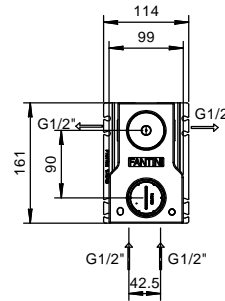

M585A

Built-in piece

44 00 M585A