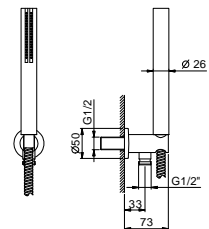

**OPTIONAL: Built-in part for plasterboard**

**W046** 91 00 W046

8051

**Shower set**

- SUN handshower
- water plug with showerholder
- round backplate
- 150 cm PVC flexible
- 1/2" inlet

Chrome	86 02 8051
Matt Black	86 13 8051