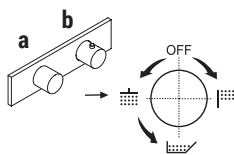

EXAMPLE:

art. **G573B+D373A**

a) shut-off rotating diverter - By rotating the diverter knob from centre to right clockwise, one opens the first outlet, shuts off at the centre and rotating left opens the second and third outlets in a sequence.

b) temperature control.

Base materials: BRASS

Finishing:

- 02 Chrome
- 13 Matt Black (RAL 9005)
- P5 Matt Gun Metal PVD
- P6 Matt British Gold PVD
- P9 Matt Copper PVD
- S1 Deep Black PVD

* For spare parts, accessories, miscellaneous items and extensions please refer to specific pricelist sections