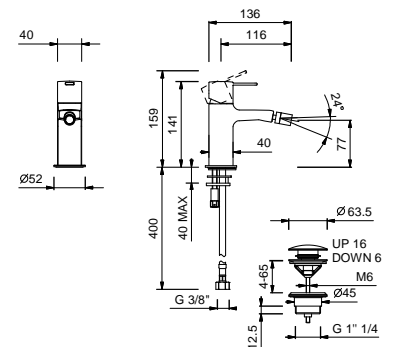

M108F

Single-hole bidet mixer

- spout projection 11,6 cm
- handle
- flow restrictor 5 l/min at 3 bar
- articulated aerator
- flexible supply lines
- WITH WASTE

Chrome	24 02 M108F
Matt Black	24 13 M108F
Matt Gun Metal PVD	24 P5 M108F
Matt British Gold PVD	24 P6 M108F
Matt Copper PVD	24 P9 M108F
Deep Black PVD	24 S1 M108F