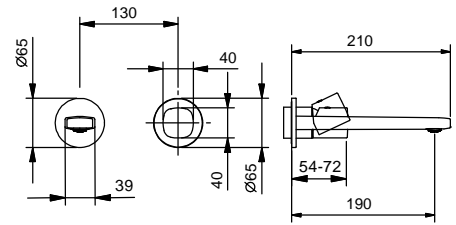

lead@free

Wall-mount washbasin mixer

- spout projection 19 cm
- handle
- flow restrictor 5 l/min at 3 bar
- 1/2" inlets
- WITHOUT WASTE

M011B

External piece

Chrome	24 02 M011B
Matt Black	24 13 M011B
Matt Gun Metal PVD	24 P5 M011B
Matt British Gold PVD	24 P6 M011B
Matt Copper PVD	24 P9 M011B
Deep Black PVD	24 S1 M011B