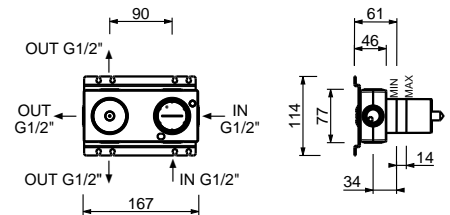

**M687A**

**Built-in piece**

44 00 M687A

**Built-in shower mixer**

- handles
- **2-way** diverter with turning knob
- FIT handshower
- water plug with showerholder
- 150 cm PVC flexible
- 1/2" inlets

**M184B**