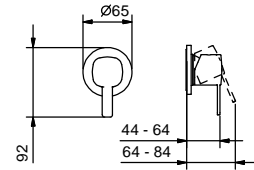

Built-in shower mixer

- handle
- no. 1 1/2" outlet
- 1/2" inlets
- soundproof

M163B

External piece

Chrome	24 02 M163B
Matt Black	24 13 M163B
Matt Gun Metal PVD	24 P5 M163B
Matt British Gold PVD	24 P6 M163B
Matt Copper PVD	24 P9 M163B
Deep Black PVD	24 S1 M163B