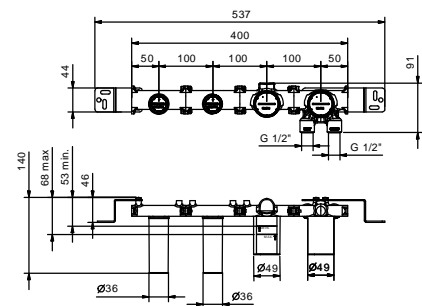

R021A

Built-in piece

44 00 R021A