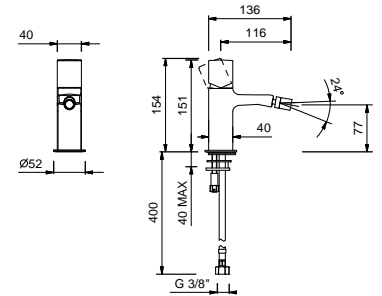

M008WF

Single-hole bidet mixer

- spout projection 11,6 cm
- handle
- flow restrictor 5 l/min at 3 bar
- articulated aerator
- flexible supply lines
- WITHOUT WASTE

Chrome	24 02 M008WF
Matt Black	24 13 M008WF
Matt Gun Metal PVD	24 P5 M008WF
Matt British Gold PVD	24 P6 M008WF
Matt Copper PVD	24 P9 M008WF
Deep Black PVD	24 S1 M008WF