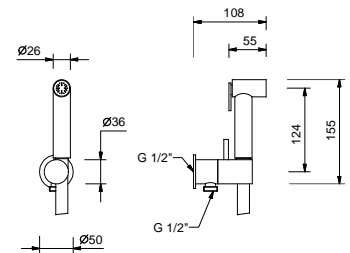

8486

Double-function hydrobrush

- for WC cleaning
- for personal care if used with a shower mixer
- water plug with showerholder
- stop valve
- Base material: brass
- round backplate
- 120 cm PVC flexible
- 1/2" inlet

N.B. complete finishing list in the section miscellaneous articles at the end of the pricelist