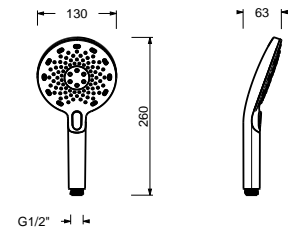

Chrome	90 02 Z348
Matt Black	90 13 Z348
Matt Gun Metal PVD	90 P5 Z348
Matt British Gold PVD	90 P6 Z348
Matt Copper PVD	90 P9 Z348
Deep Black PVD	90 S1 Z348

**8929**

**Handshower**

- DISCO
- Base material: ABS
- Ø 13 cm
- 3 jets: rain, tonic jet, massage
- flow restrictor 12 l/min
- anti-lime scale system
- check valve

Chrome	90 02 8929
Matt Black	90 13 8929
Matt Gun Metal PVD	90 P5 8929
Matt British Gold PVD	90 P6 8929
Matt Copper PVD	90 P9 8929
Deep Black PVD	90 S1 8929

**8096**

**Shower rail**

- 87,5 cm long
- without water plug
- without handshower
- without flexible
- adjustable slider