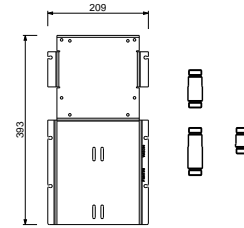

**D391A**

**Built-in piece**

19 00 D391A

**W213**

**OPTIONAL - Easy Fix System**

- plate and connections:
- for an easy both horizontal and vertical installation of the thermostatic mixers:
  - to install art- D400A / D391A - **1 outlet**
  - to install art- D400A / D391A - **2 outlets**