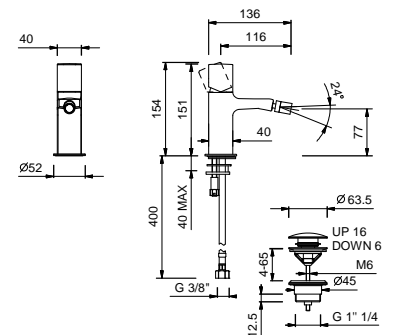

M008F

Single-hole bidet mixer

- spout projection 11,6 cm
- handle
- flow restrictor 5 l/min at 3 bar
- articulated aerator
- flexible supply lines
- WITH WASTE

Chrome	24 02 M008F
Matt Black	24 13 M008F
Matt Gun Metal PVD	24 P5 M008F
Matt British Gold PVD	24 P6 M008F
Matt Copper PVD	24 P9 M008F
Deep Black PVD	24 S1 M008F