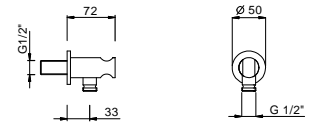

Chrome	91 02 9323
Matt Black	91 13 9323
Matt Gun Metal PVD	91 P5 9323
Matt British Gold PVD	91 P6 9323
Matt Copper PVD	91 P9 9323
Deep Black PVD	91 S1 9323

7034