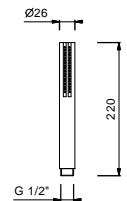

Handshower

- SUN
- Base material: ABS
- flow restrictor 9 l/min
- anti-lime scale system
- check valve

Chrome	90 02 9673
Matt Black	90 13 9673