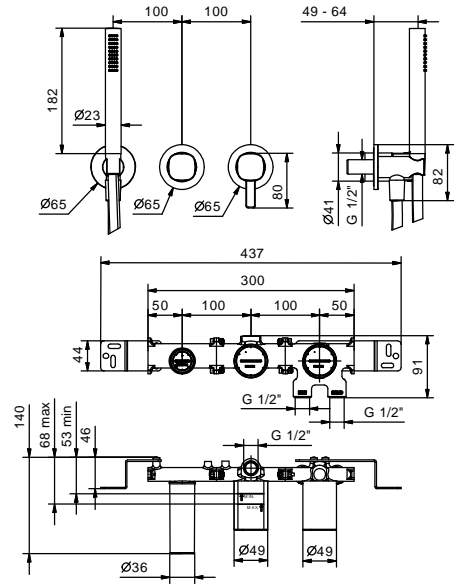

Built-in shower mixer

- handles
- **2-way** diverter with turning knob
- FIT handshower
- water plug with showerholder
- 150 cm PVC flexible
- 1/2" inlets

M184B

External piece

Chrome	24 02 M184B
Matt Black	24 13 M184B
Matt Gun Metal PVD	24 P5 M184B
Matt British Gold PVD	24 P6 M184B
Matt Copper PVD	24 P9 M184B
Deep Black PVD	24 S1 M184B

R084A

Built-in piece

44 00 R084A