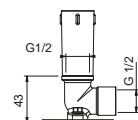

OPTIONAL: Built-in part for plasterboard

W046	91 00 W046