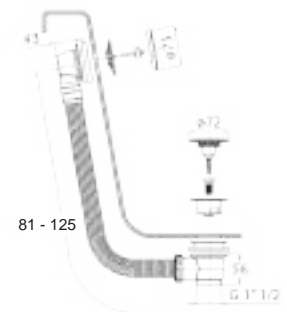

Bathtub drain

- with handle
- WITH WASTE

N.B. complete finishing list in the section miscellaneous articles at the end of the pricelist