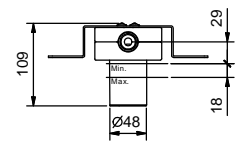

Built-in shower mixer

- handle
- no. 1 1/2" outlet
- 1/2" inlets
- soundproof

M163B

External piece

Chrome	24 02 M163B
Matt Black	24 13 M163B
Matt Gun Metal PVD	24 P5 M163B
Matt British Gold PVD	24 P6 M163B
Matt Copper PVD	24 P9 M163B
Deep Black PVD	24 S1 M163B