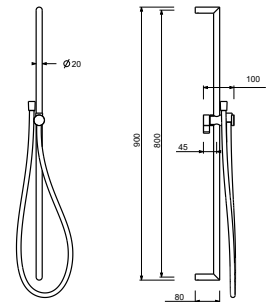

Chrome	90 02 8929
Matt Black	90 13 8929
Matt Gun Metal PVD	90 P5 8929
Matt British Gold PVD	90 P6 8929
Matt Copper PVD	90 P9 8929
Deep Black PVD	90 S1 8929

**8096**

**Shower rail**

- 87,5 cm long
- without water plug
- without handshower
- without flexible
- adjustable slider

Chrome	86 02 8096
--------	------------

**8145**

**Shower rail**

- 60 cm long
- 150 cm PVC flexible
- adjustable slider
- without water plug
- without handshower

Chrome	86 02 8145
Matt Black	86 13 8145
Matt Gun Metal PVD	86 P5 8145
Matt British Gold PVD	86 P6 8145
Matt Copper PVD	86 P9 8145
Deep Black PVD	86 S1 8145

9247

**Shower rail**

- 90 cm long
- 150 cm PVC flexible
- adjustable slider
- without water plug
- without handshower

Chrome	86 02 9247
Matt Black	86 13 9247
Matt Gun Metal PVD	86 P5 9247
Matt British Gold PVD	86 P6 9247
Matt Copper PVD	86 P9 9247
Deep Black PVD	86 S1 9247