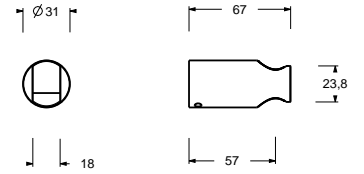

Q133

Fixed handshower holder

- connection for flexible with conical nut
- Base material: brass

Chrome	90 02 Q133
Matt Black	90 13 Q133
Matt Gun Metal PVD	90 P5 Q133
Matt British Gold PVD	90 P6 Q133
Matt Copper PVD	90 P9 Q133
Deep Black PVD	90 S1 Q133

0992

Adjustable handshower holder

- connection for flexible with conical nut

Chrome	90 02 0992