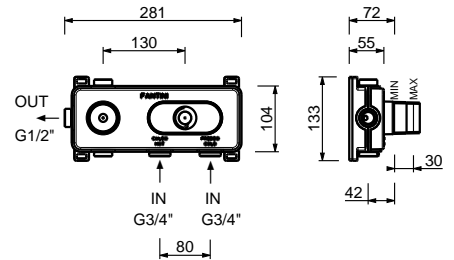

D331A

Built-in piece

19 00 D331A