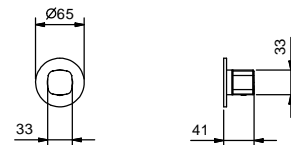

M591B

External piece

Chrome	24 02 M591B
Matt Black	24 13 M591B
Matt Gun Metal PVD	24 P5 M591B
Matt British Gold PVD	24 P6 M591B
Matt Copper PVD	24 P9 M591B
Deep Black PVD	24 S1 M591B