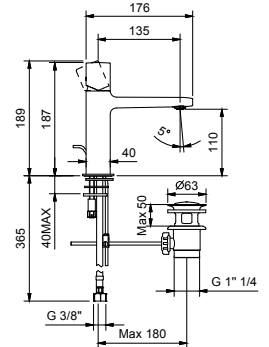

M004F
lead $\emptyset$ free

Single-hole washbasin mixer

- spout projection 13,5 cm
- handle
- flow restrictor 5 l/min at 3 bar
- flexible supply lines
- WITH WASTE

Chrome	24 02 M004F
Matt Black	24 13 M004F
Matt Gun Metal PVD	24 P5 M004F
Matt British Gold PVD	24 P6 M004F
Matt Copper PVD	24 P9 M004F
Deep Black PVD	24 S1 M004F