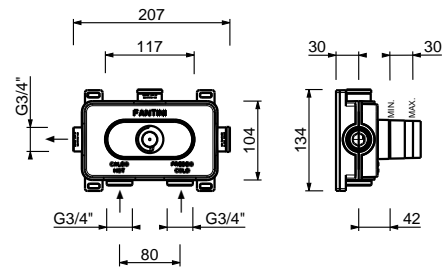

D400A

Built-in piece

19 00 D400A