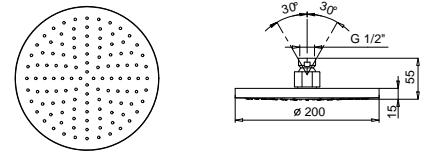

Rain showerhead

- Ø 20 cm
- Base material: brass
- flow restrictor 12 l/min at 3 bar
- anti-lime scale system
- 1/2" inlet
- check valve

NOTE: conditions necessary for the correct functioning: Min. Flow Rate: 10 l/min

Chrome	86 02 9230
Matt Black	86 13 9230