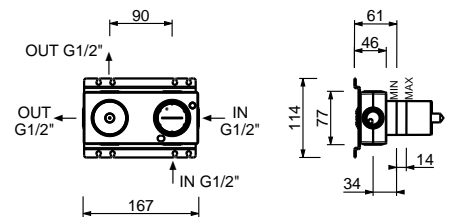

M685A

Built-in piece

44 00 M685A