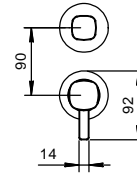

External piece

Chrome	24 02 M481B
Matt Black	24 13 M481B
Matt Gun Metal PVD	24 P5 M481B
Matt British Gold PVD	24 P6 M481B
Matt Copper PVD	24 P9 M481B
Deep Black PVD	24 S1 M481B