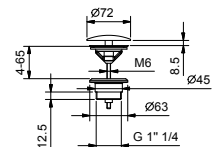

Waste

- 1" 1/4
- for washbasin without overflow
- for washbasin with overflow
- unrestricted outlet
- universal

N.B. complete finishing list in the section miscellaneous articles at the end of the pricelist

Chrome	91 02 8435
Matt Black	91 13 8435
Matt Gun Metal PVD	91 P5 8435
Matt British Gold PVD	91 P6 8435
Matt Copper PVD	91 P9 8435
Deep Black PVD	91 S1 8435