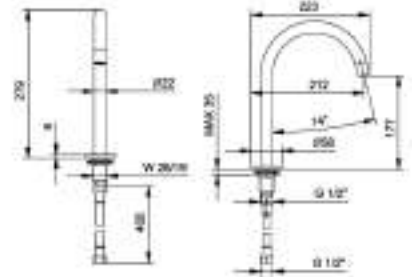

**8436**

lead $\phi$ free

**Washbasin spout**

- h. 27,9 cm
- spout projection 18,3 cm
- flow restrictor 5 l/min at 3 bar
- 1/2" inlet

Chrome	24 02 8436
Matt Black	24 13 8436
Matt Gun Metal PVD	24 P5 8436
Matt British Gold PVD	24 P6 8436
Matt Copper PVD	24 P9 8436
Deep Black PVD	24 S1 8436