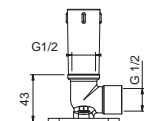

OPTIONAL: Built-in part for plasterboard

W046 91 00 W046