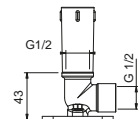

OPTIONAL: Built-in part for plasterboard

W046	91 00 W046