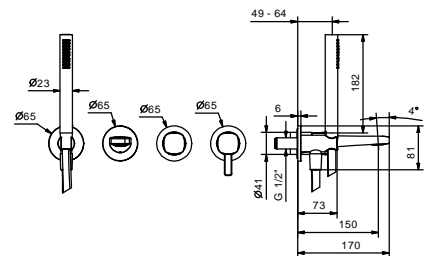

M120B

External piece

Chrome	24 02 M120B
Matt Black	24 13 M120B
Matt Gun Metal PVD	24 P5 M120B
Matt British Gold PVD	24 P6 M120B
Matt Copper PVD	24 P9 M120B
Deep Black PVD	24 S1 M120B