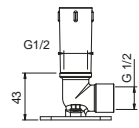

OPTIONAL: Built-in part for plasterboard

W046	91 00 W046