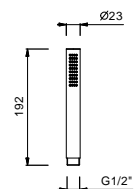

Handshower

- FIT
- Base material: brass
- flow restrictor 9 l/min
- anti-lime scale system
- check valve

Chrome	90 02 8783
Matt Black	90 13 8783
Matt Gun Metal PVD	90 P5 8783
Matt British Gold PVD	90 P6 8783
Matt Copper PVD	90 P9 8783
Deep Black PVD	90 S1 8783