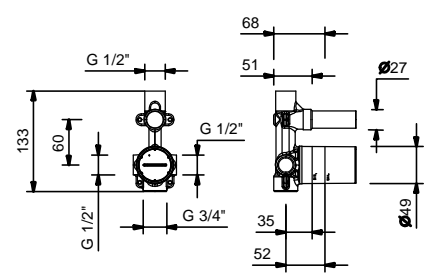

M822B

External piece

Chrome	24 02 M822B
Matt Black	24 13 M822B
Matt Gun Metal PVD	24 P5 M822B
Matt British Gold PVD	24 P6 M822B
Matt Copper PVD	24 P9 M822B
Deep Black PVD	24 S1 M822B