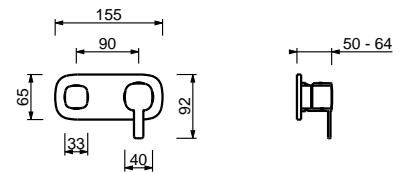

M483B

External piece

Chrome	24 02 M483B
Matt Black	24 13 M483B
Matt Gun Metal PVD	24 P5 M483B
Matt British Gold PVD	24 P6 M483B
Matt Copper PVD	24 P9 M483B
Deep Black PVD	24 S1 M483B