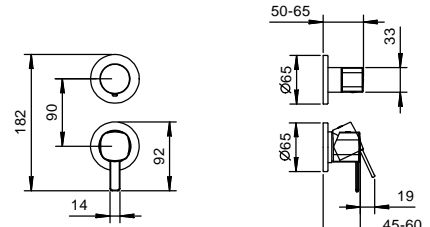

Built-in shower mixer

- handles
- with rosaces
- **3-way** diverter with turning knob
- 1/2" inlets
- for vertical installation only
- soundproof

M489B

External piece

Chrome	24 02 M489B
Matt Black	24 13 M489B
Matt Gun Metal PVD	24 P5 M489B
Matt British Gold PVD	24 P6 M489B
Matt Copper PVD	24 P9 M489B
Deep Black PVD	24 S1 M489B