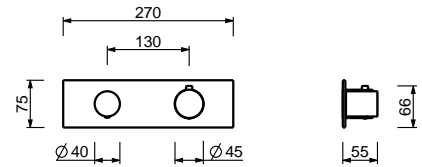

3/4" built-in thermostatic shower mixer

- handles
- **2-way** shut-off diverter with turning knob
- for horizontal installation only
- 3/4" inlets

G572B

External piece

Chrome	87 02 G572B
Matt Black	87 13 G572B
Matt Gun Metal PVD	87 P5 G572B
Matt British Gold PVD	87 P6 G572B
Matt Copper PVD	87 P9 G572B
Deep Black PVD	87 S1 G572B