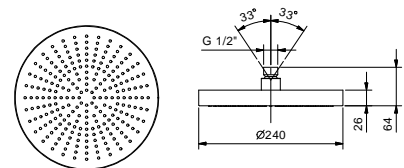

Rain showerhead

- Ø 24 cm
- Base material: stainless steel
- flow restrictor 12 l/min at 3 bar
- anti-lime scale system
- 1/2" inlet
- check valve

NOTE: conditions necessary for the correct functioning: Min. Flow Rate: 10 l/min

Chrome	86 02 8083
Matt Black	86 13 8083
Matt Gun Metal PVD	86 P5 8083
Matt British Gold PVD	86 P6 8083
Matt Copper PVD	86 P9 8083
Deep Black PVD	86 S1 8083