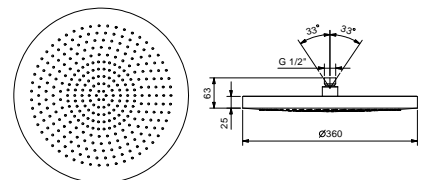

**8084**

**Rain showerhead**

- Ø 36 cm
- Base material: stainless steel
- anti-lime scale system
- 1/2" inlet
- check valve

**NOTE: conditions necessary for the correct functioning: Minimum Flow Rate: 15 l/m**