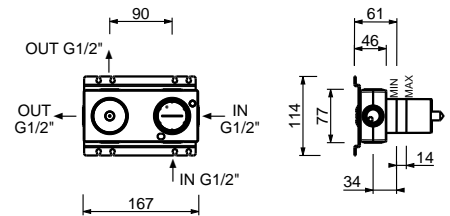

M685A

Built-in piece

44 00 M685A