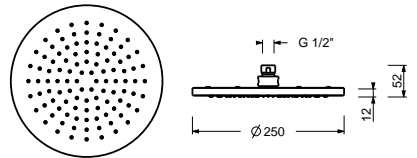

8146

Rain showerhead

- Ø 25 cm
- Base material: stainless steel
- flow restrictor 12 l/min at 3 bar
- anti-lime scale system
- 1/2" inlet
- check valve

NOTE: conditions necessary for the correct functioning: Min. Flow Rate: 10 l/min