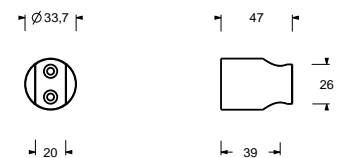

Fixed handshower holder

- connection for flexible with conical nut
- Base material: ABS

Chrome	90 02 9129
Matt Black	90 13 9129