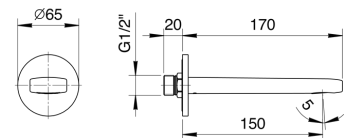

Built-in bathtub mixer

- spout projection 19 cm
- handle
- **2-way** diverter with turning knob
- FIT handshower
- water plug with showerholder
- 150 cm PVC flexible
- 1/2" inlets

M121B

External piece

Chrome	24 02 M121B
Matt Black	24 13 M121B
Matt Gun Metal PVD	24 P5 M121B
Matt British Gold PVD	24 P6 M121B
Matt Copper PVD	24 P9 M121B
Deep Black PVD	24 S1 M121B

R021A

Built-in piece

44 00 R021A

TUB: spouts

M041

Wall-mount bathtub spout

- spout projection 15 cm
- 1/2" inlet

Chrome	24 02 M041
Matt Black	24 13 M041
Matt Gun Metal PVD	24 P5 M041
Matt British Gold PVD	24 P6 M041
Matt Copper PVD	24 P9 M041
Deep Black PVD	24 S1 M041

M045

Wall-mount bathtub spout

- spout projection 19 cm
- 1/2" inlet

Chrome	24 02 M045
Matt Black	24 13 M045
Matt Gun Metal PVD	24 P5 M045
Matt British Gold PVD	24 P6 M045
Matt Copper PVD	24 P9 M045
Deep Black PVD	24 S1 M045