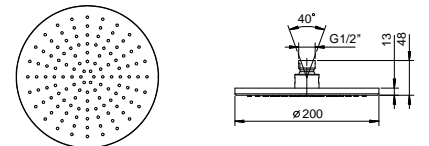

Rain showerhead

- Ø 20 cm
- Base material: ABS
- flow restrictor 12 l/min at 3 bar
- anti-lime scale system
- 1/2" inlet
- check valve

NOTE: conditions necessary for the correct functioning: Min. Flow Rate: 10 l/min

Chrome	86 02 8095