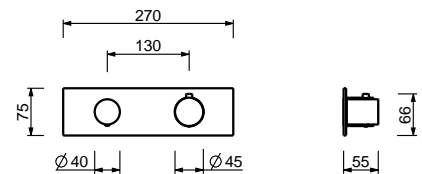

External piece

Chrome	87 02 G573B
Matt Black	87 13 G573B
Matt Gun Metal PVD	87 P5 G573B
Matt British Gold PVD	87 P6 G573B
Matt Copper PVD	87 P9 G573B
Deep Black PVD	87 S1 G573B