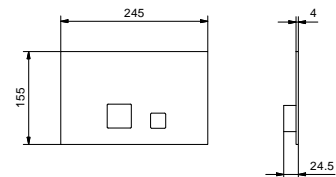

Flush actuator plate

- Base material: stainless steel
- flush fit controls
- with square controls
- compatible with GEBERIT SIGMA8, SIGMA12
- without visible fixing system

N.B. complete finishing list in the section miscellaneous articles at the end of the pricelist