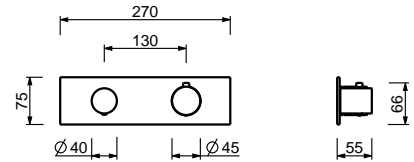

G531B

External piece

Chrome	87 02 G531B
Matt Black	87 13 G531B
Matt Gun Metal PVD	87 P5 G531B
Matt British Gold PVD	87 P6 G531B
Matt Copper PVD	87 P9 G531B
Deep Black PVD	87 S1 G531B