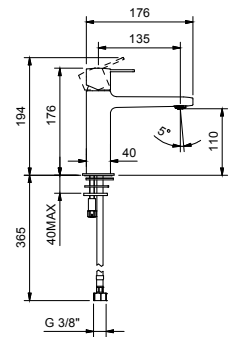

M104WF
lead $\emptyset$ free

Single-hole washbasin mixer

- spout projection 13,5 cm
- handle
- flow restrictor 5 l/min at 3 bar
- flexible supply lines
- WITHOUT WASTE

Chrome	24 02 M104WF
Matt Black	24 13 M104WF
Matt Gun Metal PVD	24 P5 M104WF
Matt British Gold PVD	24 P6 M104WF
Matt Copper PVD	24 P9 M104WF
Deep Black PVD	24 S1 M104WF