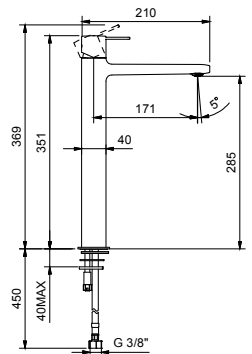

M106WF
lead $\emptyset$ free

Single-hole high washbasin mixer

- spout projection 17 cm
- handle
- flow restrictor 5 l/min at 3 bar
- flexible supply lines
- WITHOUT WASTE

Chrome	24 02 M106WF
Matt Black	24 13 M106WF
Matt Gun Metal PVD	24 P5 M106WF
Matt British Gold PVD	24 P6 M106WF
Matt Copper PVD	24 P9 M106WF
Deep Black PVD	24 S1 M106WF