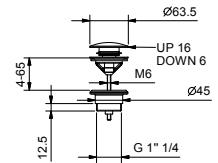

8434

Waste

- 1" 1/4
- pushing plug
- for washbasin without overflow
- for washbasin with overflow
- universal

N.B. complete finishing list in the section miscellaneous articles at the end of the pricelist

Chrome	91 02 8434
Matt Black	91 13 8434
Matt Gun Metal PVD	91 P5 8434
Matt British Gold PVD	91 P6 8434
Matt Copper PVD	91 P9 8434
Deep Black PVD	91 S1 8434