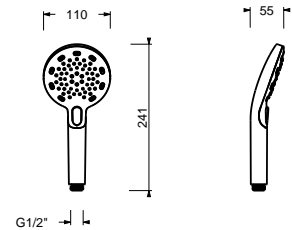

Z348

Handshower

- DISCO
- Base material: ABS
- Ø 11 cm
- 3 jets: rain, tonic jet, massage
- flow restrictor 12 l/min
- anti-lime scale system
- check valve

Chrome	90 02 Z348
Matt Black	90 13 Z348
Matt Gun Metal PVD	90 P5 Z348
Matt British Gold PVD	90 P6 Z348
Matt Copper PVD	90 P9 Z348
Deep Black PVD	90 S1 Z348