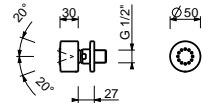

9671

Flexible

- Base material: PVC
- 200 cm
- 1/2" conical nut x 1/2" conical nut

Chrome	90 02 9671
Matt Black	90 13 9671
Matt Gun Metal PVD	90 P5 9671
Matt British Gold PVD	90 P6 9671
Matt Copper PVD	90 P9 9671
Deep Black PVD	90 S1 9671

9248

Lateral body spray

- Base material: brass
- adjustable
- anti-lime scale system
- 1/2" inlet

Chrome	86 02 9248
Matt Black	86 13 9248
Matt Gun Metal PVD	86 P5 9248
Matt British Gold PVD	86 P6 9248
Matt Copper PVD	86 P9 9248
Deep Black PVD	86 S1 9248

8055

Lateral body spray

- adjustable
- Base material: ABS
- anti-lime scale system
- 1/2" inlet
- built-in part included

Chrome	86 02 8055