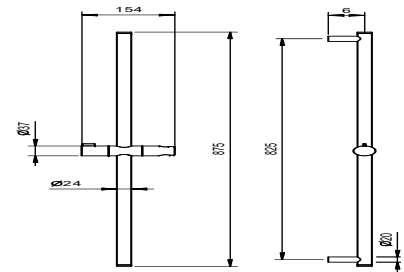

Shower rail

- 87,5 cm long
- without water plug
- without handshower
- without flexible
- adjustable slider

Chrome	86 02 8096