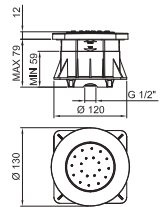

Lateral body spray

- adjustable
- Base material: ABS
- anti-lime scale system
- 1/2" inlet
- built-in part included