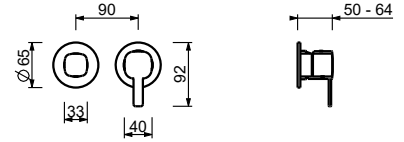

Built-in shower mixer

- handles
- with rosaces
- **3-way** diverter with turning knob
- 1/2" inlets
- for horizontal installation only
- soundproof

M489B

External piece

Chrome	24 02 M489B
Matt Black	24 13 M489B
Matt Gun Metal PVD	24 P5 M489B
Matt British Gold PVD	24 P6 M489B
Matt Copper PVD	24 P9 M489B
Deep Black PVD	24 S1 M489B