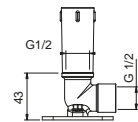

OPTIONAL: Built-in part for plasterboard

W046	91 00 W046