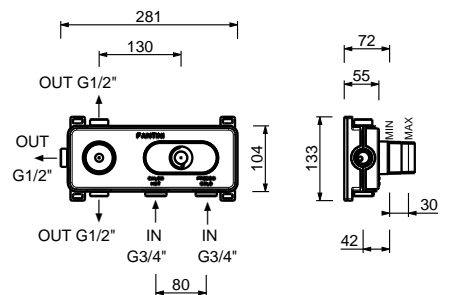

Built-in piece

19 00 D373A