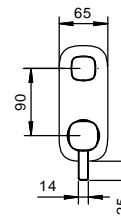

M485B

External piece

Chrome	24 02 M485B
Matt Black	24 13 M485B
Matt Gun Metal PVD	24 P5 M485B
Matt British Gold PVD	24 P6 M485B
Matt Copper PVD	24 P9 M485B
Deep Black PVD	24 S1 M485B