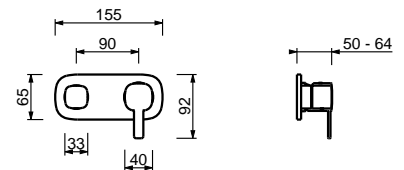

M482B

External piece

Chrome	24 02 M482B
Matt Black	24 13 M482B
Matt Gun Metal PVD	24 P5 M482B
Matt British Gold PVD	24 P6 M482B
Matt Copper PVD	24 P9 M482B
Deep Black PVD	24 S1 M482B