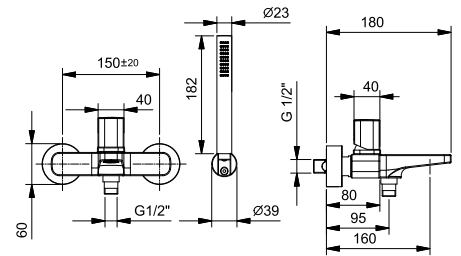

**M121B+R021A**  
2 outlets

**M015**

**Wall-mount bathtub mixer**

- spout projection 16 cm
- handle
- **2-way** diverter
- FIT handshower
- handshower holder
- 150 cm PVC flexible

Chrome	24 02 M015
Matt Black	24 13 M015
Matt Gun Metal PVD	24 P5 M015
Matt British Gold PVD	24 P6 M015
Matt Copper PVD	24 P9 M015
Deep Black PVD	24 S1 M015