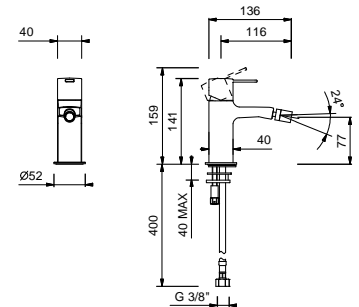

M108WF

Single-hole bidet mixer

- spout projection 11,6 cm
- handle
- flow restrictor 5 l/min at 3 bar
- flexible supply lines
- articulated aerator
- WITHOUT WASTE

Chrome	24 02 M108WF
Matt Black	24 13 M108WF
Matt Gun Metal PVD	24 P5 M108WF
Matt British Gold PVD	24 P6 M108WF
Matt Copper PVD	24 P9 M108WF
Deep Black PVD	24 S1 M108WF