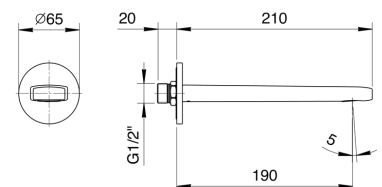

M045

Wall-mount bathtub spout

- spout projection 19 cm
- 1/2" inlet

Chrome	24 02 M045
Matt Black	24 13 M045
Matt Gun Metal PVD	24 P5 M045
Matt British Gold PVD	24 P6 M045
Matt Copper PVD	24 P9 M045
Deep Black PVD	24 S1 M045