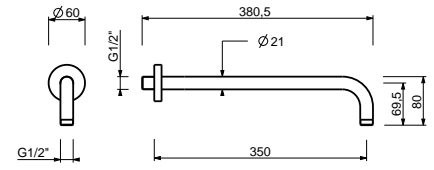

OPTIONAL: Built-in part for plasterboard

<b>W046</b>	91 00 W046
-------------	------------

8137

Shower arm

- 35 cm long
- round backplate
- wall-mount
- 1/2" inlet

Chrome	86 02 8137
Matt Black	86 13 8137
Matt Gun Metal PVD	86 P5 8137
Matt British Gold PVD	86 P6 8137
Matt Copper PVD	86 P9 8137
Deep Black PVD	86 S1 8137