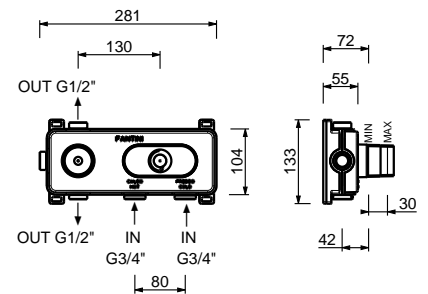

Built-in piece

19 00 D372A