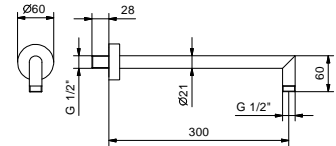

9231

Shower arm

- 30 cm long
- round backplate
- wall-mount
- 1/2" inlet

Chrome	86 02 9231
Matt Black	86 13 9231
Matt Gun Metal PVD	86 P5 9231
Matt British Gold PVD	86 P6 9231
Matt Copper PVD	86 P9 9231
Deep Black PVD	86 S1 9231

OPTIONAL: Built-in part for plasterboard

W046	91 00 W046