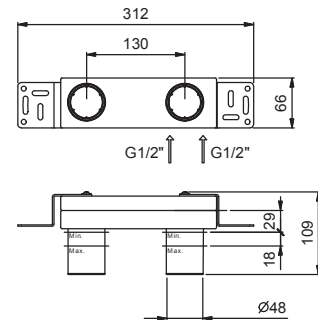

Built-in piece

44 00 M011A