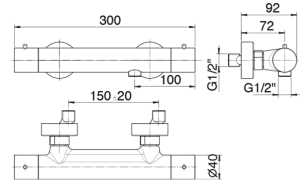

M030

Wall-mount thermostatic shower mixer

- handles
- without shower set
- 1/2" inlets