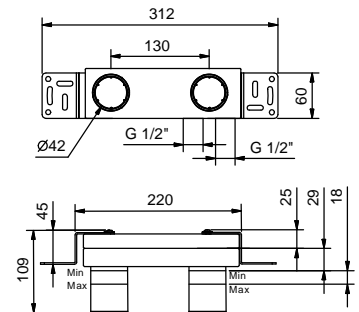

M011A

Built-in piece

44 00 M011A