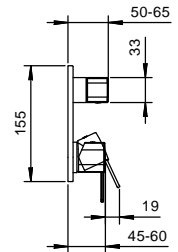

M485B

External piece

Chrome	24 02 M485B
Matt Black	24 13 M485B
Matt Gun Metal PVD	24 P5 M485B
Matt British Gold PVD	24 P6 M485B
Matt Copper PVD	24 P9 M485B
Deep Black PVD	24 S1 M485B