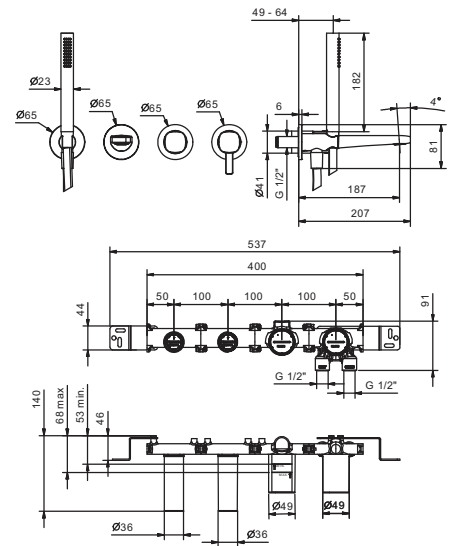

**Built-in bathtub mixer**

- spout projection 15 cm
- handle
- **2-way** diverter with turning knob
- FIT handshower
- water plug with showerholder
- 150 cm PVC flexible
- 1/2" inlets

**M120B**

**External piece**

- spout projection 19 cm
- handle
- **2-way** diverter with turning knob
- FIT handshower
- water plug with showerholder
- 150 cm PVC flexible
- 1/2" inlets

**M121B**

**External piece**

Chrome	24 02 M121B
Matt Black	24 13 M121B
Matt Gun Metal PVD	24 P5 M121B
Matt British Gold PVD	24 P6 M121B
Matt Copper PVD	24 P9 M121B
Deep Black PVD	24 S1 M121B