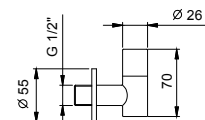

8434

Waste

- 1" 1/4
- pushing plug
- for washbasin without overflow
- for washbasin with overflow
- universal

N.B. complete finishing list in the section miscellaneous articles at the end of the pricelist

Chrome	91 02 8434
Matt Black	91 13 8434
Matt Gun Metal PVD	91 P5 8434
Matt British Gold PVD	91 P6 8434
Matt Copper PVD	91 P9 8434
Deep Black PVD	91 S1 8434

8435

Waste

- 1" 1/4
- for washbasin without overflow
- for washbasin with overflow
- unrestricted outlet
- universal

N.B. complete finishing list in the section miscellaneous articles at the end of the pricelist

Chrome	91 02 8435
Matt Black	91 13 8435
Matt Gun Metal PVD	91 P5 8435
Matt British Gold PVD	91 P6 8435
Matt Copper PVD	91 P9 8435
Deep Black PVD	91 S1 8435

9234

Bottle trap

- 1" 1/4
- for washbasin

N.B. complete finishing list in the section miscellaneous articles at the end of the pricelist

Chrome	91 02 9234
Matt Black	91 13 9234
Matt Gun Metal PVD	91 P5 9234
Matt British Gold PVD	91 P6 9234
Matt Copper PVD	91 P9 9234
Deep Black PVD	91 S1 9234

8364

Pair of filters

- with shutoff
- fully inspectable filter
- 1/2" inlet

N.B. complete finishing list in the section miscellaneous articles at the end of the pricelist

Chrome	91 02 8364
Matt Black	91 13 8364
Matt Gun Metal PVD	91 P5 8364
Matt British Gold PVD	91 P6 8364
Matt Copper PVD	91 P9 8364
Deep Black PVD	91 S1 8364