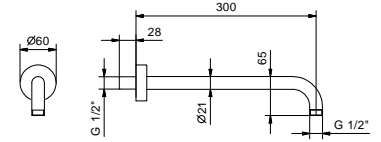

Chrome 86 02 8084

8027

Shower arm

- 30 cm long
- round backplate
- wall-mount
- 1/2" inlet

Chrome 86 02 8027
 Matt Black 86 13 8027

OPTIONAL: Built-in part for plasterboard

W046 91 00 W046

8137