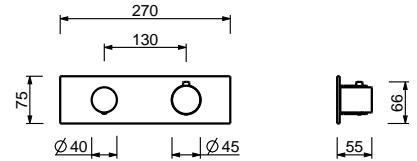

3/4" built-in thermostatic shower mixer

- handles
- no. 1 1/2" outlet
- for horizontal installation only
- 3/4" inlets

G531B

External piece

Chrome 87 02 G531B
Matt Black 87 13 G531B