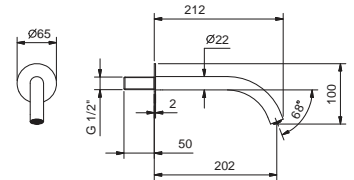

- spout projection 15 cm
- flow restrictor 5 l/min at 3 bar
- 1/2" inlet

Chrome
Matt Black

65 02 8497
65 13 8497

8498
lead \emptyset free

Wall-mount washbasin spout

- spout projection 20 cm
- flow restrictor 5 l/min at 3 bar
- 1/2" inlet