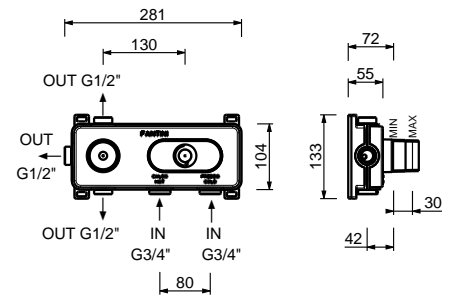

Built-in piece

19 00 D373A