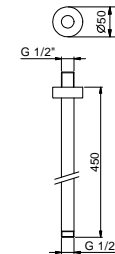

OPTIONAL: Built-in part for plasterboard

W046 91 00 W046

9237

Shower arm

- 45 cm long
- round backplate
- ceiling-mount
- 1/2" inlet

Chrome 86 02 9237
 Matt Black 86 13 9237

OPTIONAL: Built-in part for plasterboard

W046 91 00 W046

8093

Shower set

- FIT handshower
- water plug with showerholder
- round backplate
- 150 cm PVC flexible
- 1/2" inlet

Chrome 86 02 8093
 Matt Black 86 13 8093

8783

Handshower

- FIT
- Base material: brass
- flow restrictor 9 l/min
- anti-lime scale system
- check valve