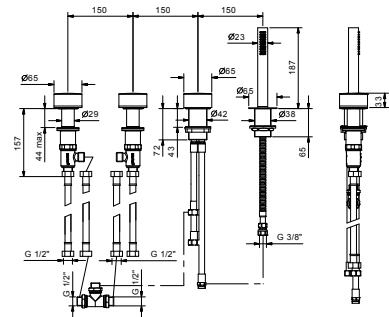

S067S

Deck-mount bathtub mixer

- without spout
- without handles
- 4-hole
- **2-way** diverter with turning knob
- FIT handshower
- 150 cm flexible
- 90° ceramic cartridge
- 1/2" inlets
- flexible supply lines

NOTE: handles to be ordered separately, pls. refer to the "Handles" section

Chrome 65 02 S067S
Matt Black 65 13 S067S

Floor-mount bathtub mixer

- spout projection 20,1 cm
- handle
- open/close handle with flow and temperature control
- FIT handshower
- handshower holder
- 150 cm PVC flexible
- 1/2" inlets
- on foot