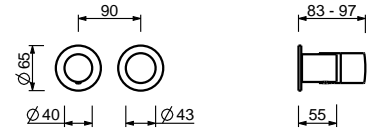

Built-in shower mixer

- without handle
- **2-way** diverter with turning knob
- 1/2" inlets
- soundproof
- for horizontal installation only

NOTE: handles to be ordered separately, pls. refer to the "Handles" section

S181SB

External piece

Chrome	65 02 S181SB
Matt Black	65 13 S181SB