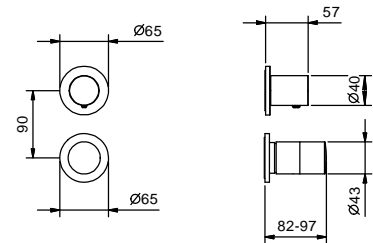

S181SB

External piece

Chrome	65 02 S181SB
Matt Black	65 13 S181SB

M585A

Built-in piece

44 00 M585A