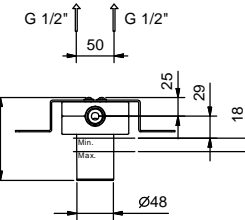

Built-in shower mixer

- without handle
- no. 1 1/2" outlet
- 1/2" inlets
- soundproof

NOTE: handles to be ordered separately,pls. refer to the "Handles" section

S063SB

External piece

Chrome	65 02 S063SB
Matt Black	65 13 S063SB

M063A

Built-in piece

44 00 M063A

Built-in shower mixer

- without handle
- **2-way** diverter with turning knob
- 1/2" inlets
- soundproof
- for vertical installation only

N.B. handles to be ordered separately,pls. refer to the "Handles" section