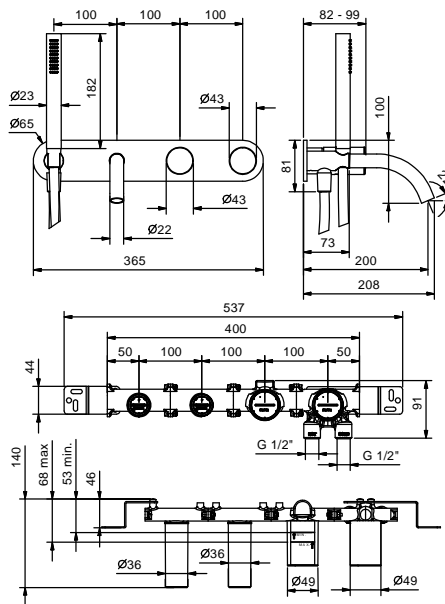

Built-in bathtub mixer

- spout projection 20 cm
- without handles
- **2-way** diverter with turning knob
- FIT handshower
- water plug with showerholder
- 150 cm PVC flexible
- 1/2" inlets

NOTE: handles to be ordered separately, pls. refer to the "Handles" section