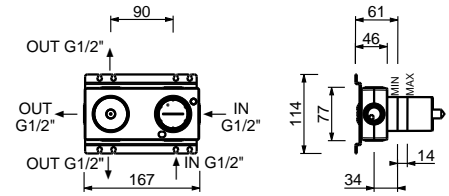

M687A

Built-in piece

44 00 M687A