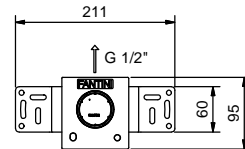

Built-in shower mixer

- without handle
- no. 1 1/2" outlet
- 1/2" inlets
- soundproof

NOTE: handles to be ordered separately,pls. refer to the "Handles" section

S063SB

External piece

Chrome	65 02 S063SB
Matt Black	65 13 S063SB

M063A

Built-in piece

44 00 M063A

Built-in shower mixer

- without handle
- **2-way** diverter with turning knob
- 1/2" inlets
- soundproof
- for vertical installation only

N.B. handles to be ordered separately,pls. refer to the "Handles" section