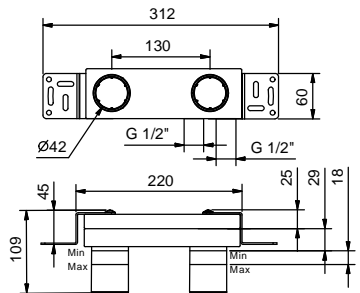

External piece

Chrome	65 02 S010SB
Matt Black	65 13 S010SB