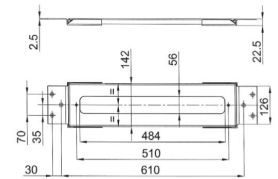

Mounting plate for deck-mount bathtub mixer

- screw covers
- mounting plate
- without cover plate

NOTE: To be finished with inspectable cover materials