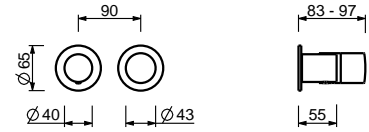

Built-in shower mixer

- without handle
- **3-way** diverter with turning knob
- 1/2" inlets
- soundproof
- for horizontal installation only

N.B. handles to be ordered separately, pls. refer to the "Handles" section

S189SB

External piece

Chrome	65 02 S189SB
Matt Black	65 13 S189SB