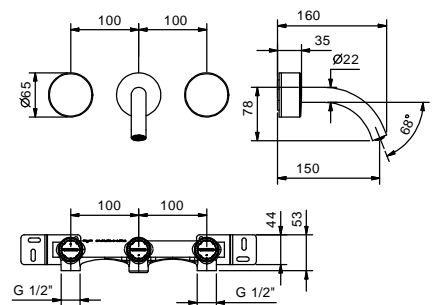

S210SB

External piece

Chrome
Matt Black

65 02 S210SB
65 13 S210SB