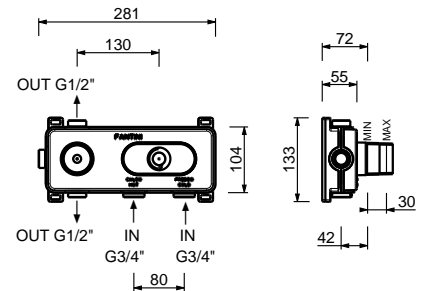

Built-in piece

19 00 D372A