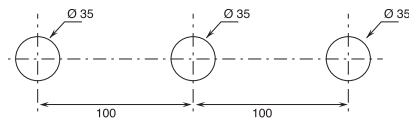

Technical information

NICE is supplied as standard WITHOUT HANDLES, to be ordered separately.

All washbasin and bidet mixers are fitted with 5 l/min **flow restrictors**.

BASINS HOLE SIZE:

- For single-hole washbasin and bidet mixers.

- 3-hole washbasin mixer.

art. S104S

The built-in 3/4" thermostatic shower mixer is available:

- art. **G531B+D331A** - 1 outlet

- art. **G572B+D372A** - 2 outlets

- art. **G573B+D373A** - 3 outlets