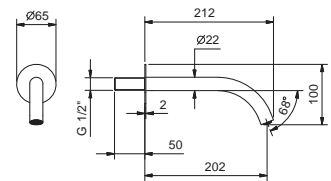

- spout projection 15 cm
- 1/2" inlet

Chrome
Matt Black

65 02 W010
65 13 W010

8499

Wall-mount bathtub spout

- spout projection 20 cm
- 1/2" inlet

Chrome
Matt Black

65 02 8499
65 13 8499