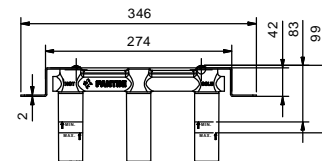

R010A

Built-in piece

44 00 R010A