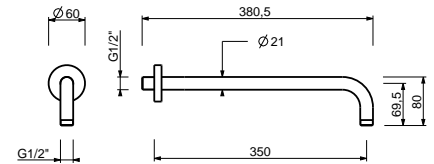

Shower arm

- 35 cm long
- round backplate
- wall-mount
- 1/2" inlet

Chrome 86 02 8137
Matt Black 86 13 8137

OPTIONAL: Built-in part for plasterboard

W046 91 00 W046

8028