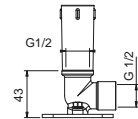

OPTIONAL: Built-in part for plasterboard

W046 91 00 W046