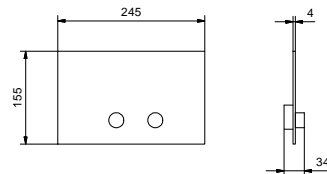

W216

Flush actuator plate

- Base material: stainless steel
- projecting push-button controls
- with round controls
- compatible with TECEBOX OCTA II
- minimum depth: see installation instructions
- without visible fixing system

N.B. complete finishing list in the section miscellaneous articles at the end of the pricelist

Brilliant Stainless Steel   91 38 W216
Matt Black   91 13 W216

8486

Double-function hydrobrush

- for WC cleaning
- for personal care if used with a shower mixer
- water plug with showerholder
- stop valve
- Base material: brass
- round backplate
- 120 cm PVC flexible
- 1/2" inlet

N.B. complete finishing list in the section miscellaneous articles at the end of the pricelist