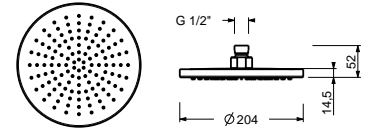

ESEMPI DI COMBINAZIONI - 3 USCITE

91 00 W214

8136

Rain showerhead

- Ø 20 cm
- Base material: brass
- flow restrictor 12 l/min at 3 bar
- anti-lime scale system
- 1/2" inlet
- check valve

NOTE: conditions necessary for the correct functioning: Min. Flow Rate: 10 l/min