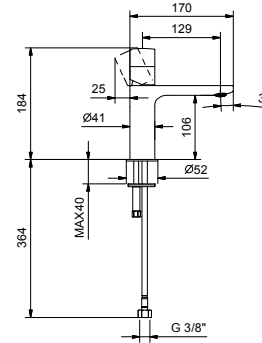

Single-hole washbasin mixer

- h. 20 cm
- spout projection 13 cm
- without handle
- flow restrictor 5 l/min at 3 bar
- flexible supply lines
- WITHOUT WASTE

NOTE: handles to be ordered separately, pls. refer to the "Handles" section