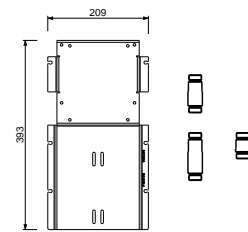

W213

OPTIONAL - Easy Fix System

1. plate and connections:
2. for an easy both horizontal and vertical installation of the thermostatic mixers:
   - to install art- D400A / D391A - **1 outlet**
   - to install art- D400A / D391A - **2 outlets**