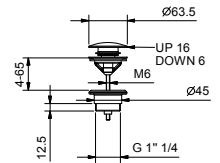

8434

Waste

- 1" 1/4
- pushing plug
- for washbasin without overflow
- for washbasin with overflow
- universal

N.B. complete finishing list in the section miscellaneous articles at the end of the pricelist

Chrome 91 02 8434
Matt Black 91 13 8434

8435

Waste

- 1" 1/4
- for washbasin without overflow
- for washbasin with overflow
- unrestricted outlet
- universal

N.B. complete finishing list in the section miscellaneous articles at the end of the pricelist