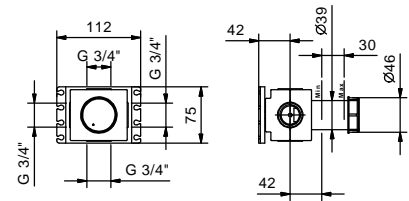

- handle
- 90° ceramic cartridge
- 3/4" inlets
- soundproof

G591B

External piece

Chrome 87 02 G591B
 Matt Black 87 13 G591B

D391A

Built-in piece

19 00 D391A

W213