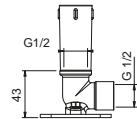

Shower arm

- 35 cm long
- round backplate
- wall-mount
- 1/2" inlet

Chrome 86 02 8137
 Matt Black 86 13 8137

OPTIONAL: Built-in part for plasterboard

W046 91 00 W046

8028

Shower arm

- 45 cm long
- round backplate
- wall-mount
- 1/2" inlet