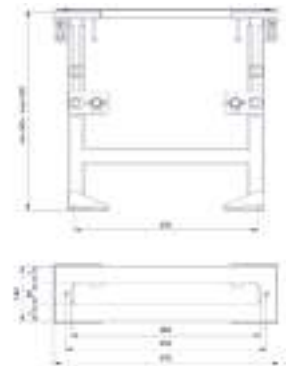

Mounting plate for deck-mount bathtub mixer

- screw covers
- mounting plate
- without cover plate

NOTE: To be finished with inspectable cover materials