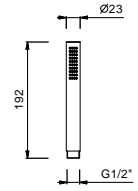

W046 91 00 W046

8093

Shower set

- FIT handshower
- water plug with showerholder
- round backplate
- 150 cm PVC flexible
- 1/2" inlet

Chrome 86 02 8093
 Matt Black 86 13 8093

8783

Handshower

- FIT
- Base material: brass
- flow restrictor 9 l/min
- anti-lime scale system
- check valve