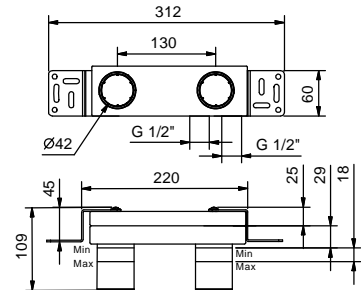

External piece

Chrome	65 02 S011SB
Matt Black	65 13 S011SB