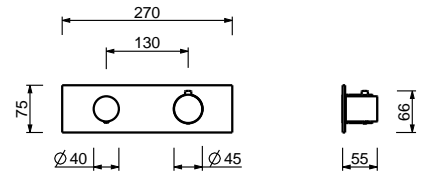

3/4" built-in thermostatic shower mixer

- handles
- **3-way** shut-off diverter with turning knob
- for horizontal installation only
- 3/4" inlets

G573B

External piece

Chrome 87 02 G573B
Matt Black 87 13 G573B