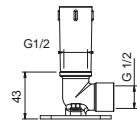

OPTIONAL: Built-in part for plasterboard

W046 91 00 W046