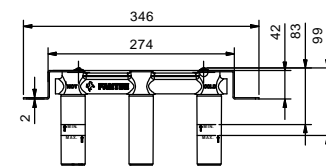

lead@free

Wall-mount washbasin mixer

- spout projection 20 cm
- without handles
- flow restrictor 5 l/min at 3 bar
- 90° ceramic cartridge
- 1/2" inlets
- WITHOUT WASTE

NOTE: handles to be ordered separately, pls. refer to the "Handles" section