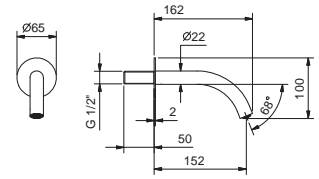

8497
lead $\emptyset$ free

Wall-mount washbasin spout

- spout projection 15 cm
- flow restrictor 5 l/min at 3 bar
- 1/2" inlet

Chrome
Matt Black

65 02 8497
65 13 8497

8498
lead $\emptyset$ free