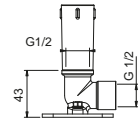

9236

Shower arm

- 25 cm long
- round backplate
- ceiling-mount
- 1/2" inlet

Chrome 86 02 9236
Matt Black 86 13 9236

OPTIONAL: Built-in part for plasterboard

W046 91 00 W046