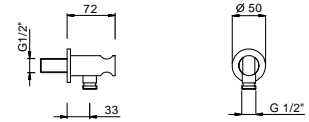

Chrome 91 02 9323
Matt Black 91 13 9323

7034