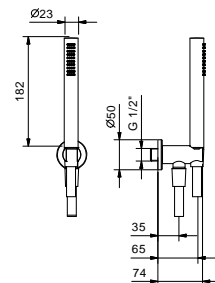

W046 91 00 W046

8093

Shower set

- FIT handshower
- water plug with showerholder
- round backplate
- 150 cm PVC flexible
- 1/2" inlet

Chrome 86 02 8093
 Matt Black 86 13 8093

8783

Handshower

- FIT
- Base material: brass
- flow restrictor 9 l/min
- anti-lime scale system
- check valve