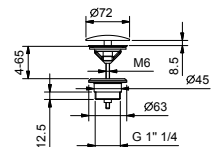

Chrome 91 02 8434
 Matt Black 91 13 8434

8435

Waste

- 1" 1/4
- for washbasin without overflow
- for washbasin with overflow
- unrestricted outlet
- universal

N.B. complete finishing list in the section miscellaneous articles at the end of the pricelist