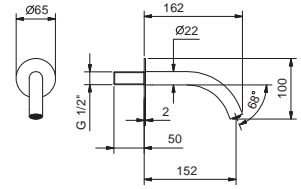

W010

Wall-mount bathtub spout

- spout projection 15 cm
- 1/2" inlet

Chrome
Matt Black

65 02 W010
65 13 W010