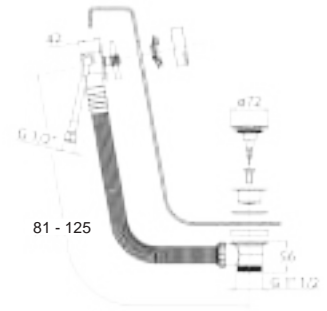

W002

Bathtub drain

- with handle
- bath-tub drain with overflow
- WITH WASTE

N.B. complete finishing list in the section miscellaneous articles at the end of the pricelist