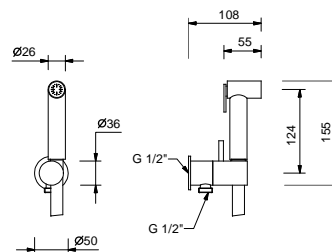

W216

Flush actuator plate

- Base material: stainless steel
- projecting push-button controls
- with round controls
- compatible with TECEBOX OCTA II
- minimum depth: see installation instructions
- without visible fixing system

N.B. complete finishing list in the section miscellaneous articles at the end of the pricelist

Brilliant Stainless Steel   91 38 W216
Matt Black   91 13 W216

8486

Double-function hydrobrush

- for WC cleaning
- for personal care if used with a shower mixer
- water plug with showerholder
- stop valve
- Base material: brass
- round backplate
- 120 cm PVC flexible
- 1/2" inlet

N.B. complete finishing list in the section miscellaneous articles at the end of the pricelist

Chrome   91 02 8486
Matt Black   91 13 8486

W001

Bathtub drain

- with handle
- WITH WASTE

N.B. complete finishing list in the section miscellaneous articles at the end of the pricelist

Chrome   91 02 W001
Matt Black   91 13 W001