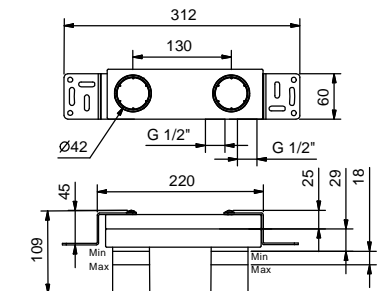

External piece

Chrome	65 02 S013SB
Matt Black	65 13 S013SB