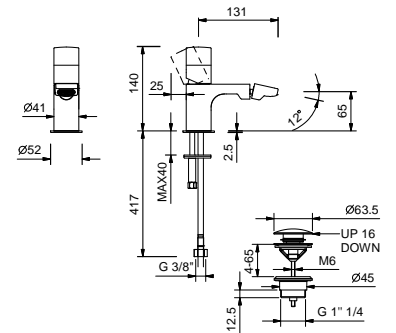

S008SF

Single-hole bidet mixer

- spout projection 13 cm
- without handle
- flow restrictor 5 l/min at 3 bar
- articulated aerator
- flexible supply lines
- WITH pop-up WASTE

NOTE: handles to be ordered separately, pls. refer to the "Handles" section