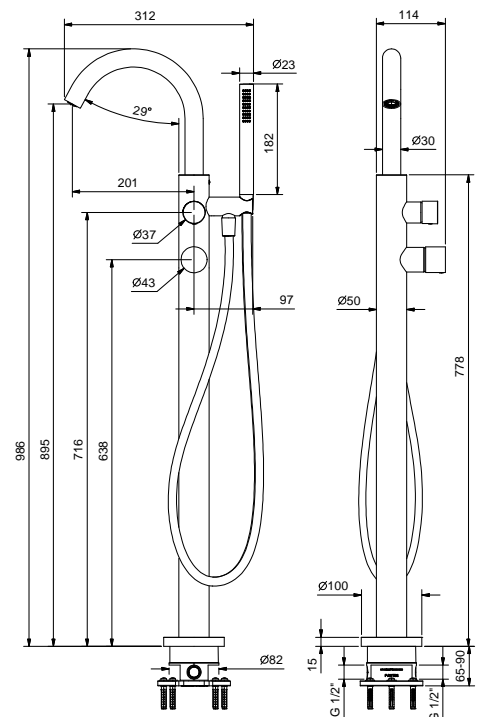

S080B

External piece

Chrome 65 02 S080B
Matt Black 65 13 S080B

R080A

Built-in piece

44 00 R080A