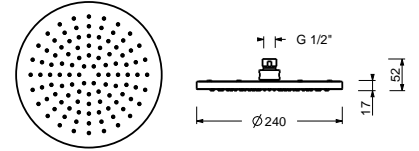

8142

Rain showerhead

- Ø 24 cm
- flow restrictor 12 l/min at 3 bar
- anti-lime scale system
- 1/2" inlet
- check valve

NOTE: conditions necessary for the correct functioning: Min. Flow Rate: 10 l/min