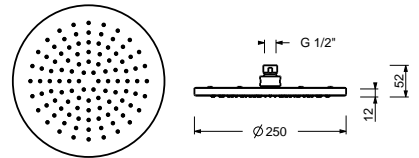

Rain showerhead

- Ø 25 cm
- Base material: stainless steel
- flow restrictor 12 l/min at 3 bar
- anti-lime scale system
- 1/2" inlet
- check valve

NOTE: conditions necessary for the correct functioning: Min. Flow Rate: 10 l/min