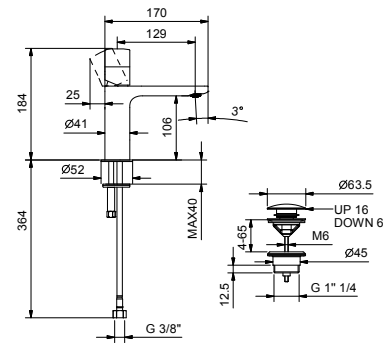

Chrome 65 02 S004SF
Matt Black 65 13 S004SF

S006SWF
lead $\emptyset$ free

Single-hole high washbasin mixer

- h. 37 cm
- spout projection 16 cm
- without handle
- flow restrictor 5 l/min at 3 bar
- flexible supply lines
- WITHOUT WASTE

NOTE: handles to be ordered separately, pls. refer to the "Handles" section