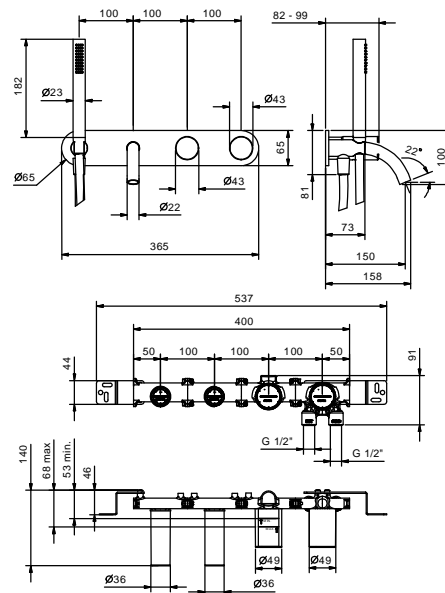

2 outlets

Built-in bathtub mixer

- spout projection 15 cm
- without handles
- **2-way** diverter with turning knob
- FIT handshower
- water plug with showerholder
- 150 cm PVC flexible
- 1/2" inlets

NOTE: handles to be ordered separately, pls. refer to the "Handles" section