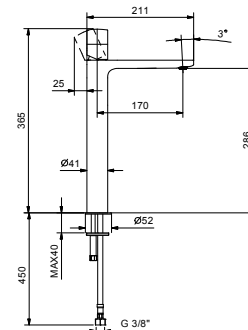

Chrome 65 02 S006SWF
Matt Black 65 13 S006SWF