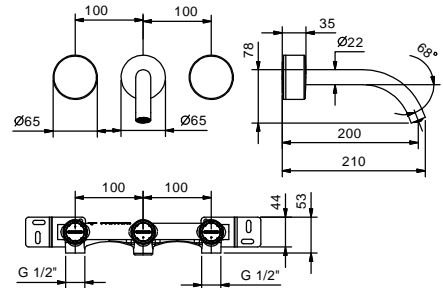

lead@free

Wall-mount washbasin mixer

- spout projection 20 cm
- without handles
- flow restrictor 5 l/min at 3 bar
- 90° ceramic cartridge
- 1/2" inlets
- WITHOUT WASTE

NOTE: handles to be ordered separately, pls. refer to the "Handles" section

S213SB

External piece

Chrome	65 02 S213SB
Matt Black	65 13 S213SB