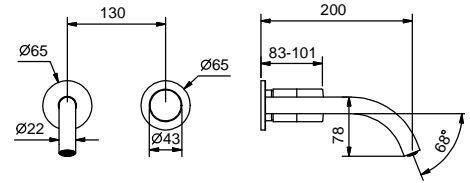

- spout projection 20 cm
- without handle
- with rosaces
- flow restrictor 5 l/min at 3 bar
- 1/2" inlets
- WITHOUT WASTE
- soundproof

NOTE: handles to be ordered separately, pls. refer to the "Handles" section