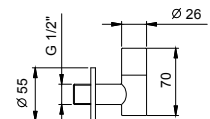

Chrome 91 02 8364
 Matt Black 91 13 8364

8402

Flush actuator plate

- Base material: stainless steel
- projecting push-button controls
- with round controls
- compatible with GEBERIT SIGMA8, SIGMA12
- without visible fixing system