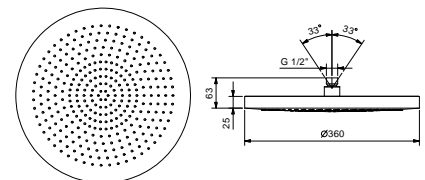

Rain showerhead

- Ø 36 cm
- Base material: stainless steel
- anti-lime scale system
- 1/2" inlet
- check valve

NOTE: conditions necessary for the correct functioning: Minimum Flow Rate: 15 l/m