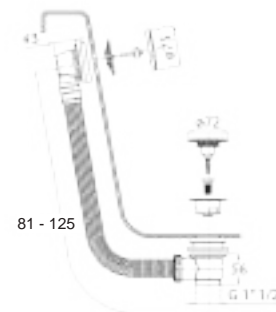

Bathtub drain

- with handle
- WITH WASTE

N.B. complete finishing list in the section miscellaneous articles at the end of the pricelist