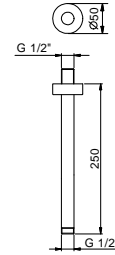

Shower arm

- 35 cm long
- round backplate
- wall-mount
- 1/2" inlet

Chrome 86 02 8137
 Matt Black 86 13 8137

OPTIONAL: Built-in part for plasterboard

W046 91 00 W046

8028

Shower arm

- 45 cm long
- round backplate
- wall-mount
- 1/2" inlet

Chrome 86 02 8028
 Matt Black 86 13 8028

OPTIONAL: Built-in part for plasterboard

W046 91 00 W046

9236

Shower arm

- 25 cm long
- round backplate
- ceiling-mount
- 1/2" inlet

Chrome 86 02 9236
 Matt Black 86 13 9236

OPTIONAL: Built-in part for plasterboard

W046 91 00 W046

9237

Shower arm

- 45 cm long
- round backplate
- ceiling-mount
- 1/2" inlet

Chrome 86 02 9237
 Matt Black 86 13 9237

OPTIONAL: Built-in part for plasterboard