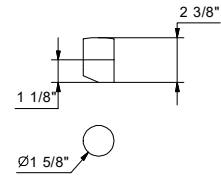

S148

NICE handle

• for articles: S104SW - S104S - S210SB+R010A - S213SB+R010A - S065S - S067S

Red	65 F2 S148
Black	65 F3 S148
Blue	65 F4 S148
Turquoise	65 F5 S148
Green	65 F7 S148
White	65 F1 S148

S048

NICE handle

• for articles: S004SWF - S004SF - S006SWF - S008SWF - S008SF

Red	65 F2 S048
Black	65 F3 S048
Blue	65 F4 S048
Turquoise	65 F5 S048
Green	65 F7 S048
White	65 F1 S048

S248

NICE handle

• for articles: S009SB+M011A - S010SB+M011A - S011SB+M011A - S013SB+M011A - S063SB+M063A - S181SB+M585A - S189SB+M587A - S020SB+R021A - S021SB+R021A

Red	65 F2 S248
Black	65 F3 S248
Blue	65 F4 S248
Turquoise	65 F5 S248
Green	65 F7 S248
White	65 F1 S248