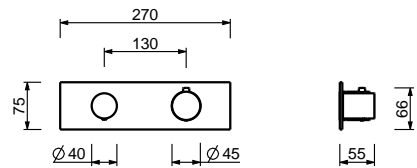

External piece

Chrome 87 02 G572B
Matt Black 87 13 G572B