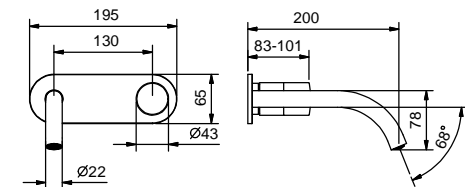

- spout projection 20 cm
- without handle
- with plate
- flow restrictor 5 l/min at 3 bar
- 1/2" inlets
- WITHOUT WASTE
- soundproof

NOTE: handles to be ordered separately, pls. refer to the "Handles" section