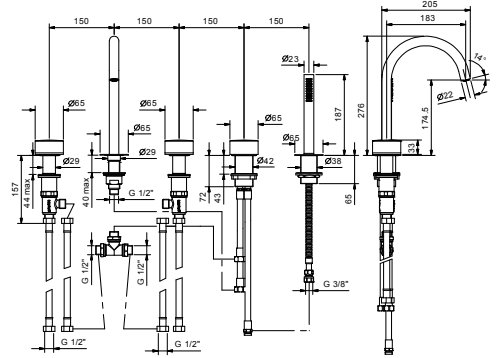

44 00 R021A

S065S

Deck-mount bathtub mixer

- spout projection 18,3 cm
- without handles
- 5-hole
- **2-way** diverter with turning knob
- FIT handshower
- 150 cm flexible
- 90° ceramic cartridge
- 1/2" inlets
- flexible supply lines

NOTE: handles to be ordered separately, pls. refer to the "Handles" section

Chrome 65 02 S065S
 Matt Black 65 13 S065S

S067S

Deck-mount bathtub mixer

- without spout
- without handles
- 4-hole
- **2-way** diverter with turning knob
- FIT handshower
- 150 cm flexible
- 90° ceramic cartridge
- 1/2" inlets
- flexible supply lines