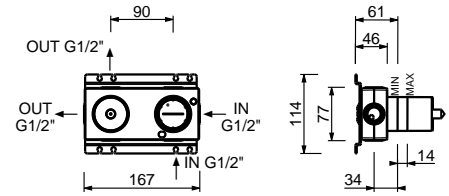

M685A

Built-in piece

44 00 M685A