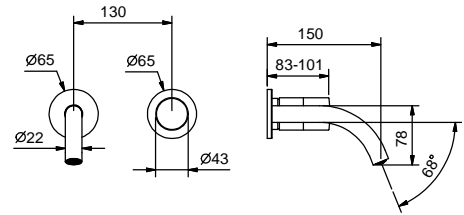

lead@free

Wall-mount washbasin mixer

- spout projection 15 cm
- without handle
- with rosaces
- flow restrictor 5 l/min at 3 bar
- 1/2" inlets
- WITHOUT WASTE
- soundproof

NOTE: handles to be ordered separately, pls. refer to the "Handles" section