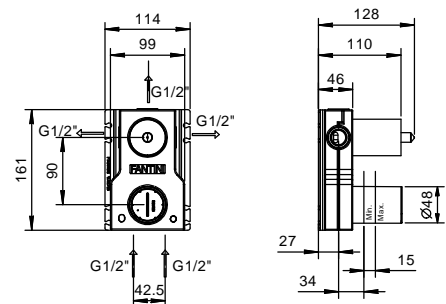

M587A

Built-in piece

44 00 M587A