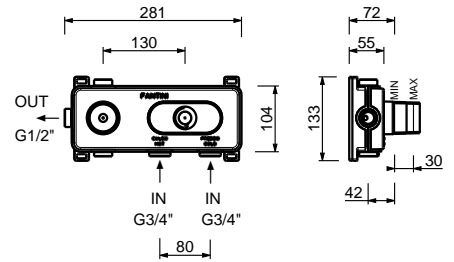

Built-in piece

19 00 D331A