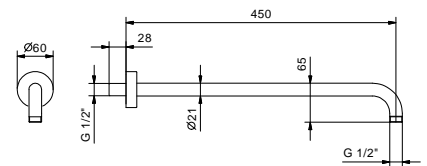

Shower arm

- 45 cm long
- round backplate
- wall-mount
- 1/2" inlet

Chrome 86 02 8028
Matt Black 86 13 8028

OPTIONAL: Built-in part for plasterboard

W046 91 00 W046