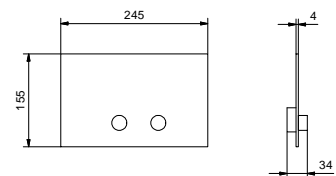

Brilliant Stainless Steel 91 38 8402
Matt Black 91 13 8402