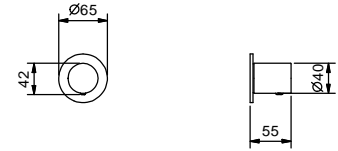

3/4" stop valve

- handle
- 90° ceramic cartridge
- 3/4" inlets
- soundproof

G591B

External piece

Chrome 87 02 G591B
Matt Black 87 13 G591B