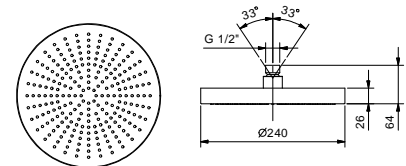

Rain showerhead

- Ø 24 cm
- Base material: stainless steel
- flow restrictor 12 l/min at 3 bar
- anti-lime scale system
- 1/2" inlet
- check valve

NOTE: conditions necessary for the correct functioning: Min. Flow Rate: 10 l/min