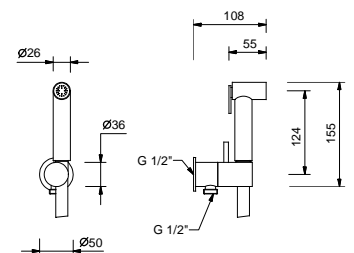

8486

Double-function hydrobrush

- for WC cleaning
- for personal care if used with a shower mixer
- water plug with showerholder
- stop valve
- Base material: brass
- round backplate
- 120 cm PVC flexible
- 1/2" inlet

N.B. complete finishing list in the section miscellaneous articles at the end of the pricelist