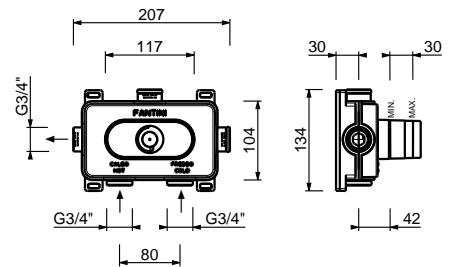

Built-in piece

19 00 D400A