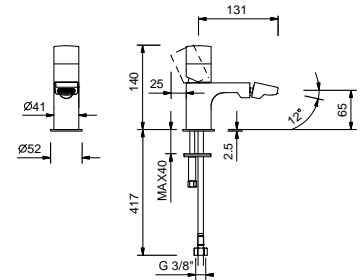

S008SWF

Single-hole bidet mixer

- spout projection 13 cm
- without handle
- flow restrictor 5 l/min at 3 bar
- articulated aerator
- flexible supply lines
- WITHOUT WASTE

NOTE: handles to be ordered separately, pls. refer to the "Handles" section