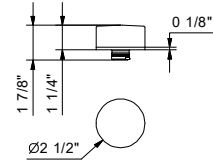

S148

NICE handle

• for articles: S104SW - S104S - S210SB+R010A - S213SB+R010A - S065S - S067S

Red	65 F2 S148
Black	65 F3 S148
Blue	65 F4 S148
Turquoise	65 F5 S148
Green	65 F7 S148
White	65 F1 S148