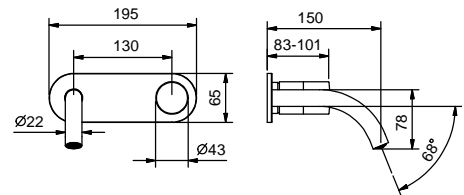

44 00 M011A

lead@free

Wall-mount washbasin mixer

- spout projection 15 cm
- without handle
- with plate
- flow restrictor 5 l/min at 3 bar
- 1/2" inlets
- WITHOUT WASTE
- soundproof

NOTE: handles to be ordered separately, pls. refer to the "Handles" section