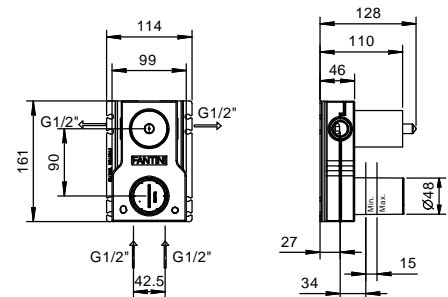

S181SB

External piece

Chrome	65 02 S181SB
Matt Black	65 13 S181SB

M585A

Built-in piece

44 00 M585A