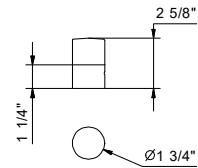

S148

NICE handle

• for articles: S104SW - S104S - S210SB+R010A - S213SB+R010A - S065S - S067S

Red	65 F2 S148
Black	65 F3 S148
Blue	65 F4 S148
Turquoise	65 F5 S148
Green	65 F7 S148
White	65 F1 S148

S048

NICE handle

• for articles: S004SWF - S004SF - S006SWF - S008SWF - S008SF

Red	65 F2 S048
Black	65 F3 S048
Blue	65 F4 S048
Turquoise	65 F5 S048
Green	65 F7 S048
White	65 F1 S048

S248

NICE handle

• for articles: S009SB+M011A - S010SB+M011A - S011SB+M011A - S013SB+M011A - S063SB+M063A - S181SB+M585A - S189SB+M587A - S020SB+R021A - S021SB+R021A

Red	65 F2 S248
Black	65 F3 S248
Blue	65 F4 S248
Turquoise	65 F5 S248
Green	65 F7 S248
White	65 F1 S248