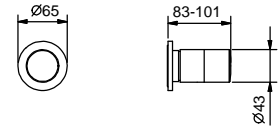

Built-in shower mixer

- without handle
- no. 1 1/2" outlet
- 1/2" inlets
- soundproof

NOTE: handles to be ordered separately,pls. refer to the "Handles" section

S063SB

External piece

Chrome	65 02 S063SB
Matt Black	65 13 S063SB

M063A

Built-in piece

44 00 M063A

Built-in shower mixer

- without handle
- **2-way** diverter with turning knob
- 1/2" inlets
- soundproof
- for vertical installation only

N.B. handles to be ordered separately,pls. refer to the "Handles" section