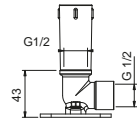

Chrome 86 02 8084

8027

Shower arm

- 30 cm long
- round backplate
- wall-mount
- 1/2" inlet

Chrome 86 02 8027
 Matt Black 86 13 8027

OPTIONAL: Built-in part for plasterboard

W046 91 00 W046

8137