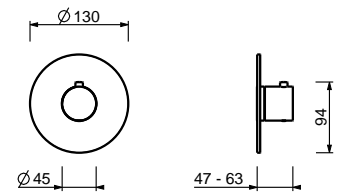

External piece

Chrome 87 02 G500B
Matt Black 87 13 G500B