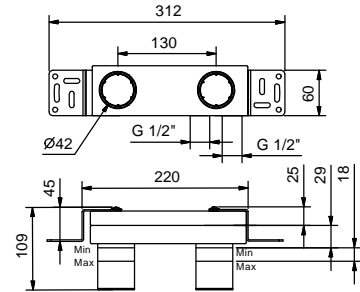

External piece

Chrome	65 02 S009SB
Matt Black	65 13 S009SB