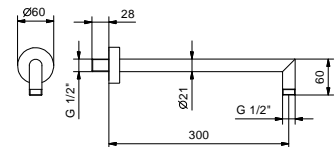

Shower arm

- 30 cm long
- round backplate
- wall-mount
- 1/2" inlet

Chrome	86 02 9231
Matt Black	86 13 9231
Matt Gun Metal PVD	86 P5 9231
Matt British Gold PVD	86 P6 9231
Matt Copper PVD	86 P9 9231
Deep Black PVD	86 S1 9231

Brushed Stainless Steel 86 93 9231

OPTIONAL: Built-in part for plasterboard

W046 91 00 W046