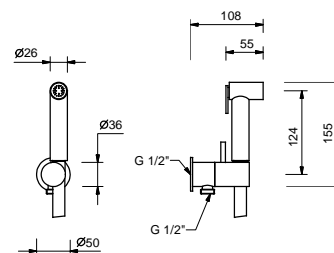

8486

Double-function hydrobrush

- for WC cleaning
- for personal care if used with a shower mixer
- water plug with showerholder
- stop valve
- Base material: brass
- round backplate
- 120 cm PVC flexible
- 1/2" inlet

N.B. complete finishing list in the section miscellaneous articles at the end of the pricelist

N.B : Brushed nickel PVD for matching with Stainless Steel

Series	91 02 8486
Matt Black	91 13 8486
Brushed Nickel PVD	91 92 8486
Matt Gun Metal PVD	91 P5 8486
Matt British Gold PVD	91 P6 8486
Matt Copper PVD	91 P9 8486
Deep Black PVD	91 S1 8486
Pure Brass PVD	91 Q7 8486
Raw Metal PVD	91 Q8 8486