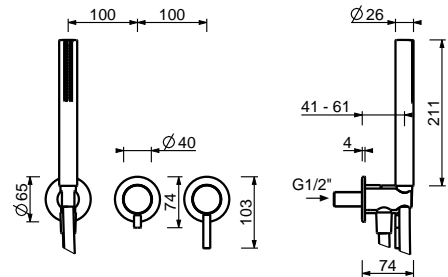

M784B

External piece

Chrome	50 02 M784B
Matt Black	50 13 M784B
Matt Gun Metal PVD	50 P5 M784B
Matt British Gold PVD	50 P6 M784B
Matt Copper PVD	50 P9 M784B
Deep Black PVD	50 S1 M784B
Pure Brass PVD	50 Q7 M784B
Raw Metal PVD	50 Q8 M784B