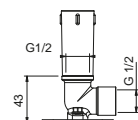

Chrome	86 02 8137
Matt Black	86 13 8137
Matt Gun Metal PVD	86 P5 8137
Matt British Gold PVD	86 P6 8137
Matt Copper PVD	86 P9 8137
Deep Black PVD	86 S1 8137
Pure Brass PVD	86 Q7 8137
Raw Metal PVD	86 Q8 8137

Brushed Stainless Steel 86 93 8137

OPTIONAL: Built-in part for plasterboard

W046 91 00 W046