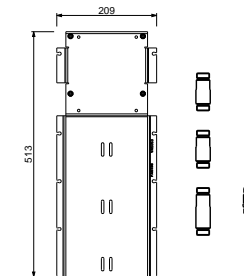

W214

OPTIONAL - Easy Fix System

1. plate and connections:
2. for an easy both horizontal and vertical installation of the thermostatic mixers:
   - to install art- D400A / D391A - **3 outlets**