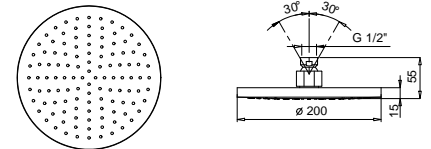

Rain showerhead

- Ø 20 cm
- Base material: brass
- flow restrictor 12 l/min at 3 bar
- anti-lime scale system
- 1/2" inlet
- check valve

NOTE: conditions necessary for the correct functioning: Min. Flow Rate: 10 l/min

Chrome	86 02 9230
Matt Black	86 13 9230