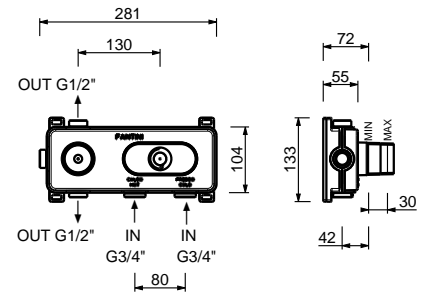

TOTAL PRICE

- Chrome
- Matt Black
- Matt Gun Metal PVD
- Matt British Gold PVD
- Matt Copper PVD
- Deep Black PVD
- Pure Brass PVD
- Raw Metal PVD

Brushed Stainless Steel