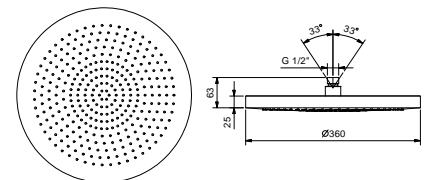

Chrome 86 02 8084

Brushed Stainless Steel 86 93 8084