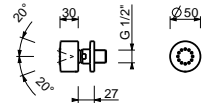

9671

Flexible

- Base material: PVC
- 200 cm
- 1/2" conical nut x 1/2" conical nut

Chrome	90 02 9671
Matt Black	90 13 9671
Matt Gun Metal PVD	90 P5 9671
Matt British Gold PVD	90 P6 9671
Matt Copper PVD	90 P9 9671
Deep Black PVD	90 S1 9671
Pure Brass PVD	90 Q7 9671
Raw Metal PVD	90 Q8 9671

Brushed Stainless Steel 90 93 9671

9248

Lateral body spray

- Base material: brass
- adjustable
- anti-lime scale system
- 1/2" inlet

Chrome	86 02 9248
Matt Black	86 13 9248
Matt Gun Metal PVD	86 P5 9248
Matt British Gold PVD	86 P6 9248
Matt Copper PVD	86 P9 9248
Deep Black PVD	86 S1 9248

8055

Lateral body spray

- adjustable
- Base material: ABS
- anti-lime scale system
- 1/2" inlet
- built-in part included

Chrome 86 02 8055