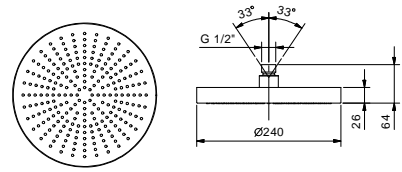

Chrome	86 02 8095
--------	------------

8083

**Rain showerhead**

- Ø 24 cm
- Base material: stainless steel
- flow restrictor 12 l/min at 3 bar
- anti-lime scale system
- 1/2" inlet
- check valve

**NOTE: conditions necessary for the correct functioning: Min. Flow Rate: 10 l/min**