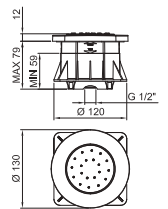

Lateral body spray

- adjustable
- Base material: ABS
- anti-lime scale system
- 1/2" inlet
- built-in part included