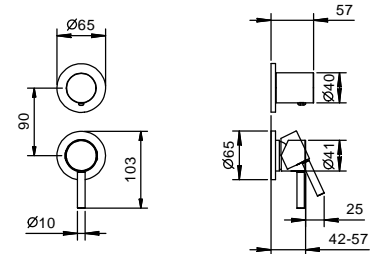

G489B

External piece

Chrome	50 02 G489B
Matt Black	50 13 G489B
Matt Gun Metal PVD	50 P5 G489B
Matt British Gold PVD	50 P6 G489B
Matt Copper PVD	50 P9 G489B
Deep Black PVD	50 S1 G489B
Pure Brass PVD	50 Q7 G489B
Raw Metal PVD	50 Q8 G489B