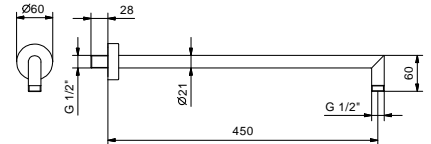

8011

Shower arm

- 45 cm long
- round backplate
- wall-mount
- 1/2" inlet

Chrome	86 02 8011
Matt Black	86 13 8011
Matt Gun Metal PVD	86 P5 8011
Matt British Gold PVD	86 P6 8011
Matt Copper PVD	86 P9 8011
Deep Black PVD	86 S1 8011

Brushed Stainless Steel 86 93 8011

OPTIONAL: Built-in part for plasterboard

W046 91 00 W046