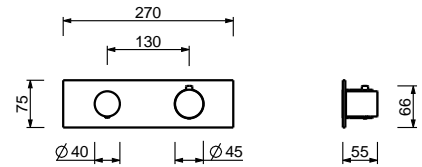

3/4" built-in thermostatic shower mixer

- handles
- **2-way** shut-off diverter with turning knob
- for horizontal installation only
- 3/4" inlets

G572B

External piece

Chrome	87 02 G572B
Matt Black	87 13 G572B
Matt Gun Metal PVD	87 P5 G572B
Matt British Gold PVD	87 P6 G572B
Matt Copper PVD	87 P9 G572B
Deep Black PVD	87 S1 G572B
Pure Brass PVD	87 Q7 G572B
Raw Metal PVD	87 Q8 G572B

Brushed Stainless Steel 87 93 G572B