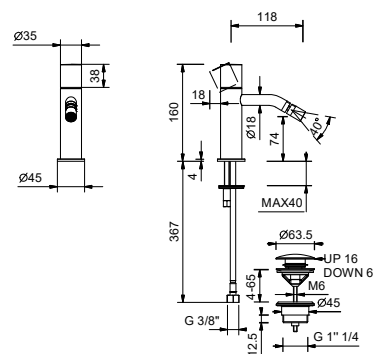

G908F

Single-hole bidet mixer

- spout projection 12 cm
- handles: CYLINDRICAL and LEVER
- flow restrictor 5 l/min at 3 bar
- articulated aerator
- flexible supply lines
- WITH pop-up WASTE

Chrome	50 02 G908F
Matt Black	50 13 G908F
Matt Gun Metal PVD	50 P5 G908F
Matt British Gold PVD	50 P6 G908F
Matt Copper PVD	50 P9 G908F
Deep Black PVD	50 S1 G908F
Pure Brass PVD	50 Q7 G908F
Raw Metal PVD	50 Q8 G908F

Brushed Stainless Steel 50 93 G908F