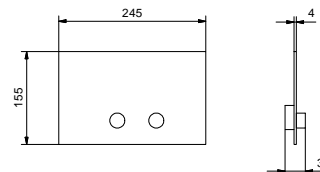

Flush actuator plate

- Base material: stainless steel
- projecting push-button controls
- with round controls
- compatible with GEBERIT SIGMA8, SIGMA12
- without visible fixing system

N.B. complete finishing list in the section miscellaneous articles at the end of the pricelist