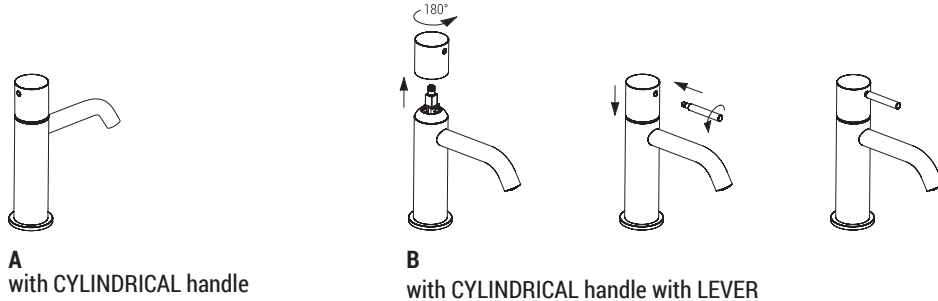

## Technical information

**NOSTROMO SMALL is supplied as standard WITH HANDLES.**

In the boxes of washbasin and bidet mixers there are both handles:

**A. KNOB:** the screw - hole has to be positioned in the back side

**B. LEVER:** the screw - hole has to be positioned in the front side and the LEVER has to be screwed in.

The end user may choose between the two options.

**A**  
with CYLINDRICAL handle

**B**  
with CYLINDRICAL handle with LEVER