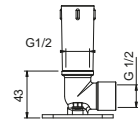

Chrome	86 02 8028
Matt Black	86 13 8028
Matt Gun Metal PVD	86 P5 8028
Matt British Gold PVD	86 P6 8028
Matt Copper PVD	86 P9 8028
Deep Black PVD	86 S1 8028
Pure Brass PVD	86 Q7 8028
Raw Metal PVD	86 Q8 8028

Brushed Stainless Steel 86 93 8028

OPTIONAL: Built-in part for plasterboard

W046 91 00 W046