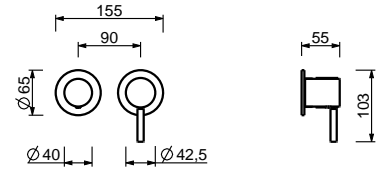

Built-in shower mixer

- handles
- with rosaces
- **3-way** diverter with turning knob
- 1/2" inlets
- soundproof
- for horizontal installation only

G489B

External piece

Chrome	50 02 G489B
Matt Black	50 13 G489B
Matt Gun Metal PVD	50 P5 G489B
Matt British Gold PVD	50 P6 G489B
Matt Copper PVD	50 P9 G489B
Deep Black PVD	50 S1 G489B
Pure Brass PVD	50 Q7 G489B
Raw Metal PVD	50 Q8 G489B