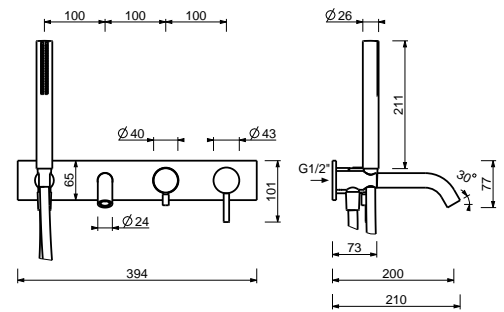

Built-in bathtub mixer

- spout projection 20 cm
- handle
- **2-way** diverter with turning knob
- SUN handshower
- water plug with showerholder
- 150 cm PVC flexible
- 1/2" inlets

NOTE: FIT handshower in PVD and 93 finishes

E821B

External piece

Chrome	50 02 E821B
Matt Black	50 13 E821B
Matt Gun Metal PVD	50 P5 E821B
Matt British Gold PVD	50 P6 E821B
Matt Copper PVD	50 P9 E821B
Deep Black PVD	50 S1 E821B
Pure Brass PVD	50 Q7 E821B
Raw Metal PVD	50 Q8 E821B

Brushed Stainless Steel 50 93 E821B