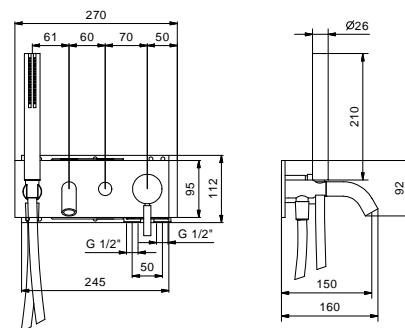

Built-in bathtub mixer

- spout projection 15 cm
- handle
- **2-way** automatic diverter
- SUN handshower
- water plug with showerholder
- 150 cm PVC flexible
- 1/2" inlets
- soundproof

NOTE: FIT handshower in PVD finishes

E320B

D020A

External piece

Chrome	50 02 E320B
Matt Black	50 13 E320B
Matt Gun Metal PVD	50 P5 E320B
Matt British Gold PVD	50 P6 E320B
Matt Copper PVD	50 P9 E320B
Deep Black PVD	50 S1 E320B

Brushed Stainless Steel 50 93 E320B

Built-in piece

22 00 D020A

TOTAL PRICE

Chrome
Matt Black
Matt Gun Metal PVD
Matt British Gold PVD
Matt Copper PVD
Deep Black PVD

Brushed Stainless Steel