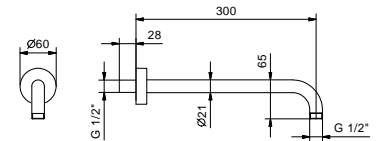

8027

Shower arm

- 30 cm long
- round backplate
- wall-mount
- 1/2" inlet

Chrome	86 02 8027
Matt Black	86 13 8027
Matt Gun Metal PVD	86 P5 8027
Matt British Gold PVD	86 P6 8027
Matt Copper PVD	86 P9 8027
Deep Black PVD	86 S1 8027
Pure Brass PVD	86 Q7 8027
Raw Metal PVD	86 Q8 8027

Brushed Stainless Steel 86 93 8027

OPTIONAL: Built-in part for plasterboard

W046 91 00 W046