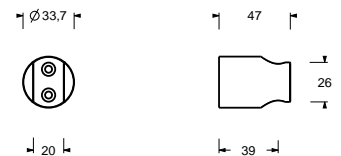

Fixed handshower holder

- connection for flexible with conical nut

Chrome	90 02 9129
Matt Black	90 13 9129