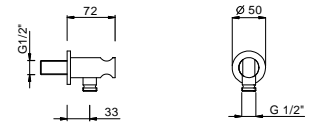

Water plug

- round backplate
- Base material: brass
- fixed handshower holder
- connection for flexible with conical nut

Chrome	91 02 9323
Matt Black	91 13 9323
Matt Gun Metal PVD	91 P5 9323
Matt British Gold PVD	91 P6 9323
Matt Copper PVD	91 P9 9323
Deep Black PVD	91 S1 9323
Pure Brass PVD	91 Q7 9323
Raw Metal PVD	91 Q8 9323

Brushed Stainless Steel 91 93 9323