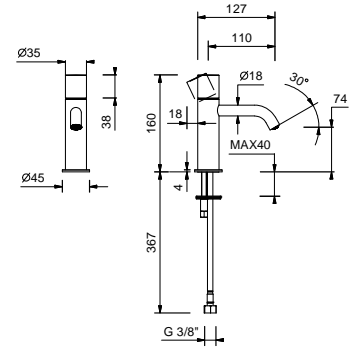

G904WF
lead $\emptyset$ free

Single-hole washbasin mixer

- spout projection 11 cm
- handles: CYLINDRICAL and LEVER
- flow restrictor 5 l/min at 3 bar
- flexible supply lines
- WITHOUT WASTE

Chrome	50 02 G904WF
Matt Black	50 13 G904WF
Matt Gun Metal PVD	50 P5 G904WF
Matt British Gold PVD	50 P6 G904WF
Matt Copper PVD	50 P9 G904WF
Deep Black PVD	50 S1 G904WF
Pure Brass PVD	50 Q7 G904WF
Raw Metal PVD	50 Q8 G904WF

Brushed Stainless Steel 50 93 G904WF