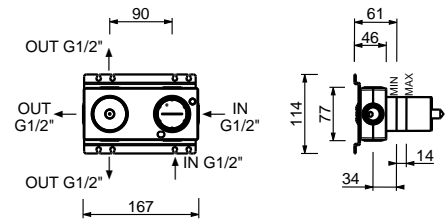

Brushed Stainless Steel