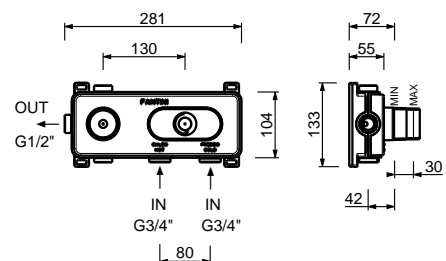

TOTAL PRICE

Chrome
Matt Black
Matt Gun Metal PVD
Matt British Gold PVD
Matt Copper PVD
Deep Black PVD
Pure Brass PVD
Raw Metal PVD

Brushed Stainless Steel