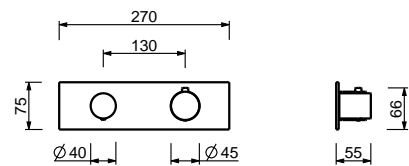

External piece

Chrome	87 02 G531B
Matt Black	87 13 G531B
Matt Gun Metal PVD	87 P5 G531B
Matt British Gold PVD	87 P6 G531B
Matt Copper PVD	87 P9 G531B
Deep Black PVD	87 S1 G531B
Pure Brass PVD	87 Q7 G531B
Raw Metal PVD	87 Q8 G531B

Brushed Stainless Steel 87 93 G531B