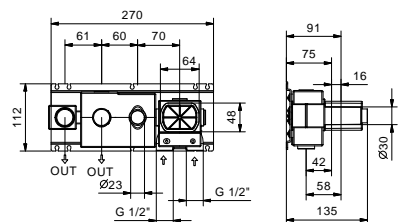

TOTAL PRICE

Chrome
Matt Black
Matt Gun Metal PVD
Matt Copper PVD
Deep Black PVD

Brushed Stainless Steel