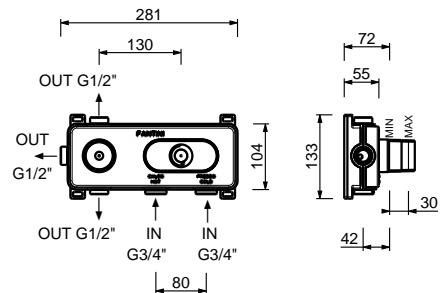

TOTAL PRICE

- Chrome
- Matt Black
- Matt Gun Metal PVD
- Matt British Gold PVD
- Matt Copper PVD
- Deep Black PVD
- Pure Brass PVD
- Raw Metal PVD

Brushed Stainless Steel