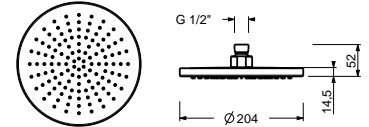

8136

Rain showerhead

- Ø 20 cm
- Base material: brass
- Base material: stainless steel
- flow restrictor 12 l/min at 3 bar
- anti-lime scale system
- 1/2" inlet
- check valve

NOTE: conditions necessary for the correct functioning: Min. Flow Rate: 10 l/min

Chrome	86 02 8136
Matt Black	86 13 8136
Matt Gun Metal PVD	86 P5 8136
Matt British Gold PVD	86 P6 8136
Matt Copper PVD	86 P9 8136
Deep Black PVD	86 S1 8136
Pure Brass PVD	86 Q7 8136
Raw Metal PVD	86 Q8 8136

Brushed Stainless Steel 86 93 8136