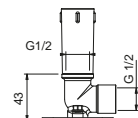

Chrome	86 02 9231
Matt Black	86 13 9231
Matt Gun Metal PVD	86 P5 9231
Matt British Gold PVD	86 P6 9231
Matt Copper PVD	86 P9 9231
Deep Black PVD	86 S1 9231

Brushed Stainless Steel 86 93 9231

OPTIONAL: Built-in part for plasterboard

W046 91 00 W046