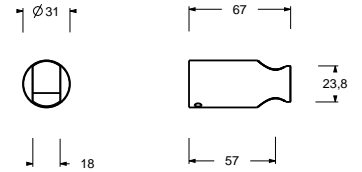

Q133

Fixed handshower holder

- connection for flexible with conical nut

Chrome	90 02 Q133
Matt Black	90 13 Q133
Matt Gun Metal PVD	90 P5 Q133
Matt British Gold PVD	90 P6 Q133
Matt Copper PVD	90 P9 Q133
Deep Black PVD	90 S1 Q133
Pure Brass PVD	90 Q7 Q133
Raw Metal PVD	90 Q8 Q133

0992

Adjustable handshower holder

- connection for flexible with conical nut

Chrome	90 02 0992