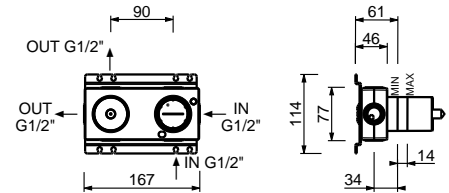

Brushed Stainless Steel