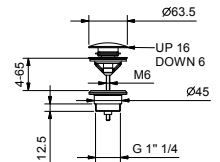

8434

Waste

- 1" 1/4
- pushing plug
- for washbasin without overflow
- for washbasin with overflow
- universal

N.B. complete finishing list in the section miscellaneous articles at the end of the pricelist

Chrome	91 02 8434
Matt Black	91 13 8434
Matt Gun Metal PVD	91 P5 8434
Matt British Gold PVD	91 P6 8434
Matt Copper PVD	91 P9 8434
Deep Black PVD	91 S1 8434
Pure Brass PVD	91 Q7 8434
Raw Metal PVD	91 Q8 8434

Brushed Stainless Steel 91 93 8434

8435

Waste

- 1" 1/4
- for washbasin without overflow
- for washbasin with overflow
- unrestricted outlet
- universal

N.B. complete finishing list in the section miscellaneous articles at the end of the pricelist