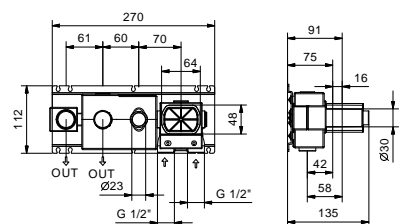

Built-in bathtub mixer

- spout projection 15 cm
- handle
- **2-way** automatic diverter
- SUN handshower
- water plug with showerholder
- 150 cm PVC flexible
- 1/2" inlets
- soundproof

NOTE: FIT handshower in PVD finishes

E320B

D020A

External piece

Chrome	50 02 E320B
Matt Black	50 13 E320B
Matt Gun Metal PVD	50 P5 E320B
Matt British Gold PVD	50 P6 E320B
Matt Copper PVD	50 P9 E320B
Deep Black PVD	50 S1 E320B

Brushed Stainless Steel 50 93 E320B

Built-in piece

22 00 D020A

TOTAL PRICE

Chrome
Matt Black
Matt Gun Metal PVD
Matt British Gold PVD
Matt Copper PVD
Deep Black PVD

Brushed Stainless Steel