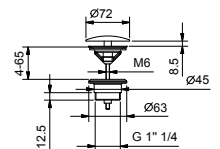

8434

Waste

- 1" 1/4
- pushing plug
- for washbasin without overflow
- for washbasin with overflow
- universal

N.B. complete finishing list in the section miscellaneous articles at the end of the pricelist

Chrome	91 02 8434
Matt Black	91 13 8434
Matt Gun Metal PVD	91 P5 8434
Matt British Gold PVD	91 P6 8434
Matt Copper PVD	91 P9 8434
Deep Black PVD	91 S1 8434
Pure Brass PVD	91 Q7 8434
Raw Metal PVD	91 Q8 8434

Brushed Stainless Steel 91 93 8434

8435

Waste

- 1" 1/4
- for washbasin without overflow
- for washbasin with overflow
- unrestricted outlet
- universal

N.B. complete finishing list in the section miscellaneous articles at the end of the pricelist

Chrome	91 02 8435
Matt Black	91 13 8435
Matt Gun Metal PVD	91 P5 8435
Matt British Gold PVD	91 P6 8435
Matt Copper PVD	91 P9 8435
Deep Black PVD	91 S1 8435
Pure Brass PVD	91 Q7 8435
Raw Metal PVD	91 Q8 8435

Brushed Stainless Steel 91 93 8435

9234

Bottle trap

- 1" 1/4
- for washbasin

N.B. complete finishing list in the section miscellaneous articles at the end of the pricelist

Chrome	91 02 9234
Matt Black	91 13 9234
Matt Gun Metal PVD	91 P5 9234
Matt British Gold PVD	91 P6 9234
Matt Copper PVD	91 P9 9234
Deep Black PVD	91 S1 9234
Pure Brass PVD	91 Q7 9234
Raw Metal PVD	91 Q8 9234

Brushed Stainless Steel 91 93 9234