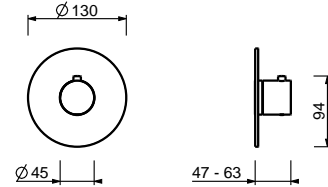

3/4" built-in thermostatic shower mixer

- handle
- 3/4" inlets
- soundproof
- without stop valve **to be ordered separately**

NOTE: the mixer must always be ordered with the stop valve G591B+D391A

G500B

External piece

Chrome	87 02 G500B
Matt Black	87 13 G500B
Matt Gun Metal PVD	87 P5 G500B
Matt British Gold PVD	87 P6 G500B
Matt Copper PVD	87 P9 G500B
Deep Black PVD	87 S1 G500B
Pure Brass PVD	87 Q7 G500B
Raw Metal PVD	87 Q8 G500B

Brushed Stainless Steel 87 93 G500B