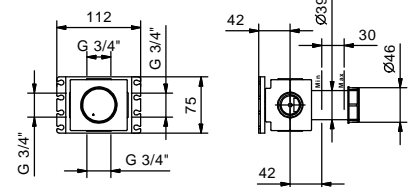

TOTAL PRICE

- Chrome
- Matt Black
- Matt Gun Metal PVD
- Matt British Gold PVD
- Matt Copper PVD
- Deep Black PVD
- Pure Brass PVD
- Raw Metal PVD

Brushed Stainless Steel