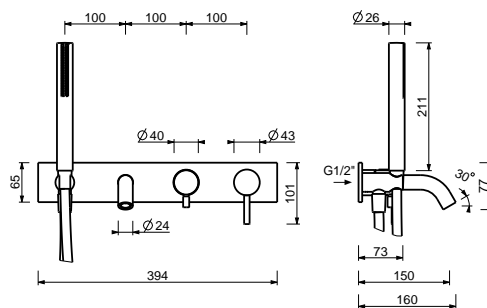

Built-in bathtub mixer

- spout projection 15 cm
- handle
- **2-way** diverter with turning knob
- SUN handshower
- water plug with showerholder
- 150 cm PVC flexible
- 1/2" inlets

NOTE: FIT handshower in PVD and 93 finishes

E820B

External piece

Chrome	50 02 E820B
Matt Black	50 13 E820B
Matt Gun Metal PVD	50 P5 E820B
Matt British Gold PVD	50 P6 E820B
Matt Copper PVD	50 P9 E820B
Deep Black PVD	50 S1 E820B
Pure Brass PVD	50 Q7 E820B
Raw Metal PVD	50 Q8 E820B

Brushed Stainless Steel 50 93 E820B