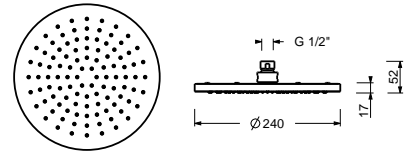

8083

Rain showerhead

- Ø 24 cm
- Base material: stainless steel
- flow restrictor 12 l/min at 3 bar
- anti-lime scale system
- 1/2" inlet
- check valve

NOTE: conditions necessary for the correct functioning: Min. Flow Rate: 10 l/min

Chrome	86 02 8083
Matt Black	86 13 8083
Matt Gun Metal PVD	86 P5 8083
Matt British Gold PVD	86 P6 8083
Matt Copper PVD	86 P9 8083
Deep Black PVD	86 S1 8083
Pure Brass PVD	86 Q7 8083
Raw Metal PVD	86 Q8 8083

Brushed Stainless Steel 86 93 8083

8142

Rain showerhead

- Ø 24 cm
- Base material: ABS
- flow restrictor 12 l/min at 3 bar
- anti-lime scale system
- 1/2" inlet
- check valve

NOTE: conditions necessary for the correct functioning: Min. Flow Rate: 10 l/min

Chrome	86 02 8142
Matt Black	86 13 8142
Matt Gun Metal PVD	86 P5 8142
Matt British Gold PVD	86 P6 8142

8146

Rain showerhead

- Ø 25 cm
- Base material: stainless steel
- flow restrictor 12 l/min at 3 bar
- anti-lime scale system
- 1/2" inlet
- check valve

NOTE: conditions necessary for the correct functioning: Min. Flow Rate: 10 l/min

Chrome	86 02 8146
Matt Black	86 13 8146
Matt Gun Metal PVD	86 P5 8146
Matt British Gold PVD	86 P6 8146
Matt Copper PVD	86 P9 8146
Deep Black PVD	86 S1 8146

Brushed Stainless Steel 86 93 8146