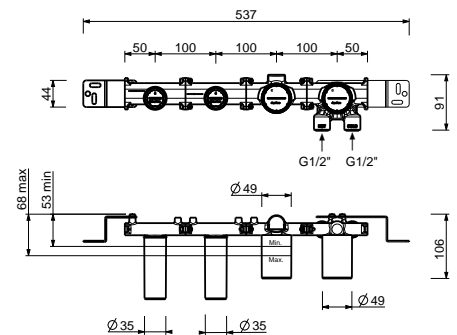

R021A

Built-in piece

44 00 R021A

TOTAL PRICE

Chrome
Matt Black
Matt Gun Metal PVD
Matt British Gold PVD
Matt Copper PVD
Deep Black PVD
Pure Brass PVD
Raw Metal PVD

Brushed Stainless Steel