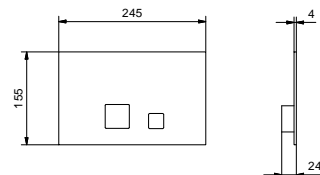

Flush actuator plate

- Base material: stainless steel
- flush fit controls
- with square controls
- compatible with GEBERIT SIGMA8, SIGMA12
- without visible fixing system

N.B. complete finishing list in the section miscellaneous articles at the end of the pricelist