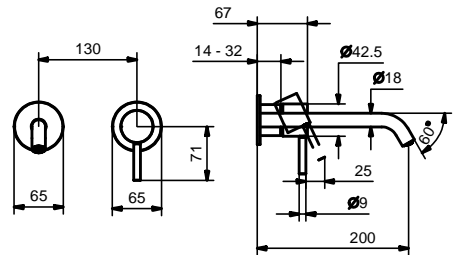

lead@free

Wall-mount washbasin mixer

- spout projection 20 cm
- CYLINDRICAL handle with LEVER
- flow restrictor 5 l/min at 3 bar
- 1/2" inlets
- WITHOUT WASTE

G913B

External piece

Chrome	50 02 G913B
Matt Black	50 13 G913B
Matt Gun Metal PVD	50 P5 G913B
Matt British Gold PVD	50 P6 G913B
Matt Copper PVD	50 P9 G913B
Deep Black PVD	50 S1 G913B
Pure Brass PVD	50 Q7 G913B
Raw Metal PVD	50 Q8 G913B

Brushed Stainless Steel 50 93 G913B

M011A

Built-in piece

44 00 M011A

TOTAL PRICE

- Chrome
- Matt Black
- Matt Gun Metal PVD
- Matt British Gold PVD
- Matt Copper PVD
- Deep Black PVD
- Pure Brass PVD
- Raw Metal PVD

Brushed Stainless Steel