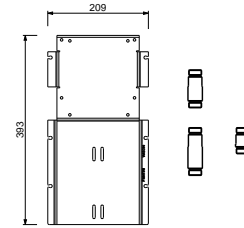

W213

OPTIONAL - Easy Fix System

1. plate and connections:
2. for an easy both horizontal and vertical installation of the thermostatic mixers:
   - to install art- D400A / D391A - **1 outlet**
   - to install art- D400A / D391A - **2 outlets**