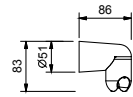

Q133

Fixed handshower holder

- connection for flexible with conical nut

Chrome	90 02 Q133
Matt Black	90 13 Q133
Matt Gun Metal PVD	90 P5 Q133
Matt British Gold PVD	90 P6 Q133
Matt Copper PVD	90 P9 Q133
Deep Black PVD	90 S1 Q133
Pure Brass PVD	90 Q7 Q133
Raw Metal PVD	90 Q8 Q133

0992

Adjustable handshower holder

- connection for flexible with conical nut

Chrome	90 02 0992

9349

Flexible

- Base material: PVC
- 150 cm
- 1/2" conical nut x 1/2" conical nut

Chrome	90 02 9349
Matt Black	90 13 9349
Matt Gun Metal PVD	90 P5 9349
Matt British Gold PVD	90 P6 9349
Matt Copper PVD	90 P9 9349
Deep Black PVD	90 S1 9349
Pure Brass PVD	90 Q7 9349
Raw Metal PVD	90 Q8 9349

Brushed Stainless Steel 90 93 9349

9193

Flexible

- Base material: brass
- 150 cm
- brass hose 140 cm in PVD options
- Ø 15 mm
- 1/2" conical nut x 1/2" conical nut

Chrome	90 02 9193
Matt Black	90 13 9193
Matt Gun Metal PVD	90 P5 9193
Matt British Gold PVD	90 P6 9193
Matt Copper PVD	90 P9 9193
Deep Black PVD	90 S1 9193