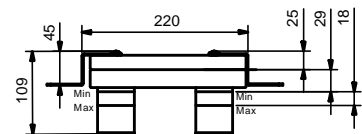

lead@free

Wall-mount washbasin mixer

- spout projection 20 cm
- CYLINDRICAL handle with LEVER
- flow restrictor 5 l/min at 3 bar
- 1/2" inlets
- WITHOUT WASTE

G913B

External piece

Chrome	50 02 G913B
Matt Black	50 13 G913B
Matt Gun Metal PVD	50 P5 G913B
Matt British Gold PVD	50 P6 G913B
Matt Copper PVD	50 P9 G913B
Deep Black PVD	50 S1 G913B
Pure Brass PVD	50 Q7 G913B
Raw Metal PVD	50 Q8 G913B

Brushed Stainless Steel 50 93 G913B

M011A

Built-in piece

44 00 M011A

TOTAL PRICE

- Chrome
- Matt Black
- Matt Gun Metal PVD
- Matt British Gold PVD
- Matt Copper PVD
- Deep Black PVD
- Pure Brass PVD
- Raw Metal PVD

Brushed Stainless Steel