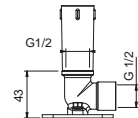

Chrome	86 02 8011
Matt Black	86 13 8011
Matt Gun Metal PVD	86 P5 8011
Matt British Gold PVD	86 P6 8011
Matt Copper PVD	86 P9 8011
Deep Black PVD	86 S1 8011

Brushed Stainless Steel 86 93 8011

OPTIONAL: Built-in part for plasterboard

W046 91 00 W046