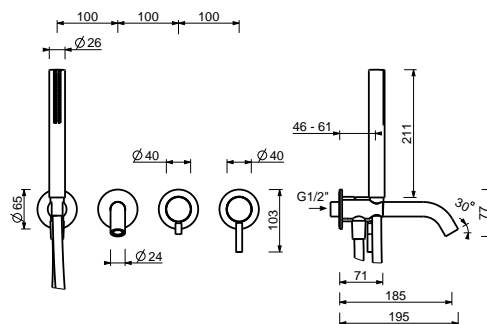

Built-in bathtub mixer

- spout projection 20 cm
- handle
- **2-way** diverter with turning knob
- SUN handshower
- water plug with showerholder
- 150 cm PVC flexible
- 1/2" inlets

NOTE: FIT handshower in PVD and 93 finishes

M721B

External piece

Chrome	50 02 M721B
Matt Black	50 13 M721B
Matt Gun Metal PVD	50 P5 M721B
Matt British Gold PVD	50 P6 M721B
Matt Copper PVD	50 P9 M721B
Deep Black PVD	50 S1 M721B
Pure Brass PVD	50 Q7 M721B
Raw Metal PVD	50 Q8 M721B

Brushed Stainless Steel 50 93 M721B

R021A

Built-in piece

44 00 R021A

TOTAL PRICE

Chrome
Matt Black
Matt Gun Metal PVD
Matt British Gold PVD
Matt Copper PVD
Deep Black PVD
Pure Brass PVD
Raw Metal PVD

Brushed Stainless Steel