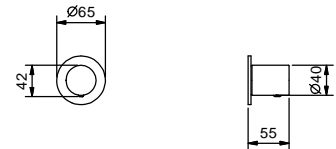

G591B

External piece

Chrome	87 02 G591B
Matt Black	87 13 G591B
Matt Gun Metal PVD	87 P5 G591B
Matt British Gold PVD	87 P6 G591B
Matt Copper PVD	87 P9 G591B
Deep Black PVD	87 S1 G591B
Pure Brass PVD	87 Q7 G591B
Raw Metal PVD	87 Q8 G591B

Brushed Stainless Steel 87 93 G591B