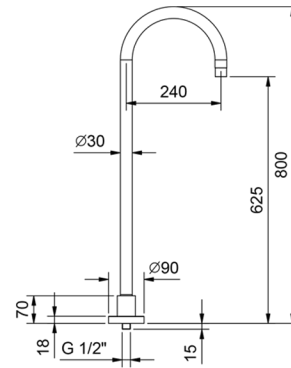

9350

Floor-mount bathtub spout

- spout projection 24 cm
- 1/2" inlet

Chrome	50 02 9350
Matt Black	50 13 9350
Matt Gun Metal PVD	50 P5 9350
Matt British Gold PVD	50 P6 9350
Matt Copper PVD	50 P9 9350
Deep Black PVD	50 S1 9350
Pure Brass PVD	50 Q7 9350
Raw Metal PVD	50 Q8 9350

Brushed Stainless Steel   **50 93 9350**