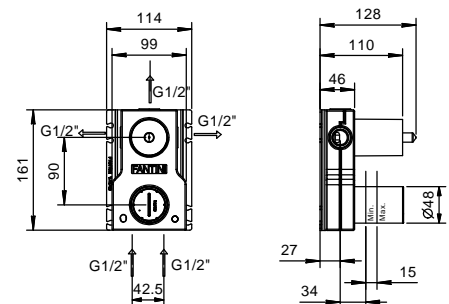

Brushed Stainless Steel