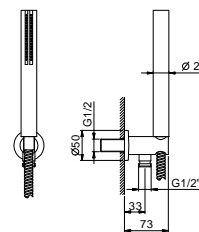

Shower set

- SUN handshower
- water plug with showerholder
- round backplate
- 150 cm PVC flexible
- 1/2" inlet

Chrome	86 02 8051
Matt Black	86 13 8051