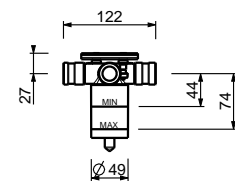

TOTAL PRICE

- Chrome
- Matt Black
- Matt Gun Metal PVD
- Matt British Gold PVD
- Matt Copper PVD
- Deep Black PVD
- Pure Brass PVD
- Raw Metal PVD

Brushed Stainless Steel