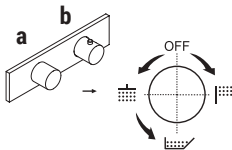

**B. LEVER:** the screw - hole has to be positioned in the front side and the LEVER has to be screwed in.

The end user may choose between the two options.

**A**  
with CYLINDRICAL handle

**B**  
with CYLINDRICAL handle with LEVER

### BASINS HOLE SIZE:

- For single-hole washbasin and bidet mixers.

**The built-in 3/4" thermostatic shower mixer is available:**

- art. **G531B+D331A** - 1 outlet

- art. **G572B+D372A** - 2 outlets

- art. **G573B+D373A** - 3 outlets