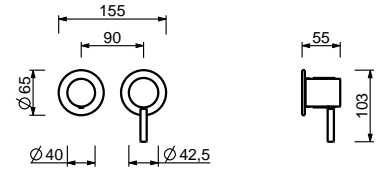

Built-in shower mixer

- handles
- with rosaces
- **2-way** diverter with turning knob
- 1/2" inlets
- soundproof
- for horizontal installation only

G481B

External piece

Chrome	50 02 G481B
Matt Black	50 13 G481B
Matt Gun Metal PVD	50 P5 G481B
Matt British Gold PVD	50 P6 G481B
Matt Copper PVD	50 P9 G481B
Deep Black PVD	50 S1 G481B
Pure Brass PVD	50 Q7 G481B
Raw Metal PVD	50 Q8 G481B