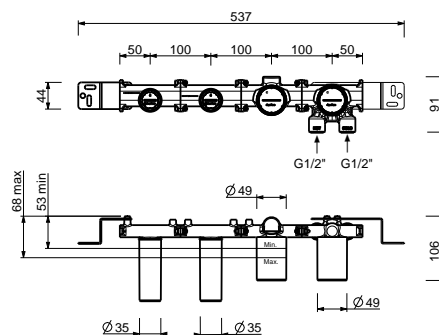

R021A

Built-in piece

44 00 R021A

TOTAL PRICE

Chrome
Matt Black
Matt Gun Metal PVD
Matt British Gold PVD
Matt Copper PVD
Deep Black PVD
Pure Brass PVD
Raw Metal PVD

Brushed Stainless Steel