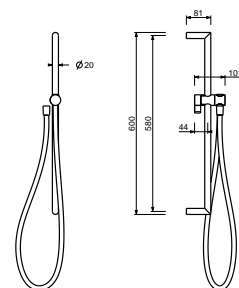

**Brushed Stainless Steel 90 93 8783**

9890

**Handshower**

- DISCO
- Base material: ABS
- Ø 14 cm
- 2 jets: 72 rain nozzles, 4 massage nozzles
- flow restrictor 12 l/min
- anti-lime scale system
- check valve

Chrome 90 02 9890

8145

**Shower rail**

- 60 cm long
- 150 cm PVC flexible
- adjustable slider
- without water plug
- without handshower

Chrome 86 02 8145  
 Matt Black 86 13 8145  
 Matt Gun Metal PVD 86 P5 8145  
 Matt British Gold PVD 86 P6 8145  
 Matt Copper PVD 86 P9 8145  
 Deep Black PVD 86 S1 8145  
 Pure Brass PVD 86 Q7 8145  
 Raw Metal PVD 86 Q8 8145

**Brushed Stainless Steel 86 93 8145**

**9247**

**Shower rail**

- 90 cm long
- 150 cm PVC flexible
- adjustable slider
- without water plug
- without handshower

Chrome	86 02 9247
Matt Black	86 13 9247
Matt Gun Metal PVD	86 P5 9247
Matt British Gold PVD	86 P6 9247
Matt Copper PVD	86 P9 9247
Deep Black PVD	86 S1 9247