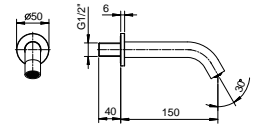

8432

Wall-mount bathtub spout

- spout projection 15 cm
- 1/2" inlet

Chrome	50 02 8432
Matt Black	50 13 8432
Matt Gun Metal PVD	50 P5 8432
Matt British Gold PVD	50 P6 8432
Matt Copper PVD	50 P9 8432
Deep Black PVD	50 S1 8432
Pure Brass PVD	50 Q7 8432
Raw Metal PVD	50 Q8 8432

Brushed Stainless Steel 50 93 8432