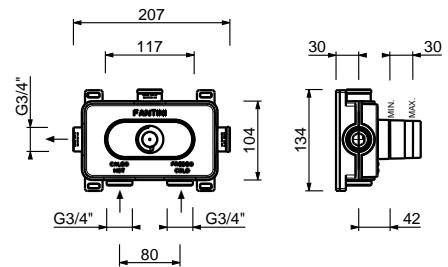

TOTAL PRICE

- Chrome
- Matt Black
- Matt Gun Metal PVD
- Matt British Gold PVD
- Matt Copper PVD
- Deep Black PVD
- Pure Brass PVD
- Raw Metal PVD

Brushed Stainless Steel