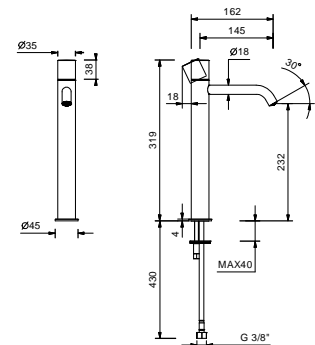

G906WF
lead $\emptyset$ free

Single-hole high washbasin mixer

- spout projection 14,5 cm
- handles: CYLINDRICAL and LEVER
- flow restrictor 5 l/min at 3 bar
- flexible supply lines
- WITHOUT WASTE

Chrome	50 02 G906WF
Matt Black	50 13 G906WF
Matt Gun Metal PVD	50 P5 G906WF
Matt British Gold PVD	50 P6 G906WF
Matt Copper PVD	50 P9 G906WF
Deep Black PVD	50 S1 G906WF
Pure Brass PVD	50 Q7 G906WF
Raw Metal PVD	50 Q8 G906WF

Brushed Stainless Steel 50 93 G906WF