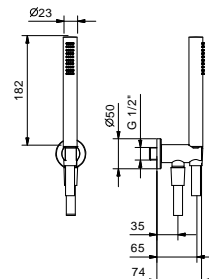

Shower set

- FIT handshower
- water plug with showerholder
- round backplate
- 150 cm PVC flexible
- 1/2" inlet

Chrome	86 02 8093
Matt Black	86 13 8093
Matt Gun Metal PVD	86 P5 8093
Matt British Gold PVD	86 P6 8093
Matt Copper PVD	86 P9 8093
Deep Black PVD	86 S1 8093
Pure Brass PVD	86 Q7 8093
Raw Metal PVD	86 Q8 8093

Brushed Stainless Steel 86 93 8093