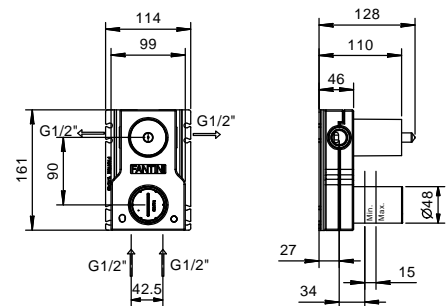

TOTAL PRICE

- Chrome
- Matt Black
- Matt Gun Metal PVD
- Matt British Gold PVD
- Matt Copper PVD
- Deep Black PVD
- Pure Brass PVD
- Raw Metal PVD

Brushed Stainless Steel