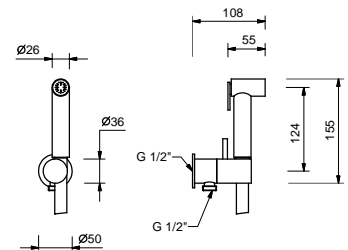

Chrome	91 02 8486
Matt Black	91 13 8486
Brushed Nickel PVD	91 92 8486
Matt Gun Metal PVD	91 P5 8486
Matt British Gold PVD	91 P6 8486
Matt Copper PVD	91 P9 8486
Deep Black PVD	91 S1 8486
Pure Brass PVD	91 Q7 8486
Raw Metal PVD	91 Q8 8486