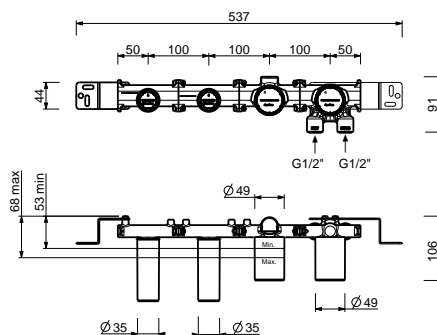

R021A

Built-in piece

44 00 R021A

TOTAL PRICE

Chrome
Matt Black
Matt Gun Metal PVD
Matt British Gold PVD
Matt Copper PVD
Deep Black PVD
Pure Brass PVD
Raw Metal PVD

Brushed Stainless Steel