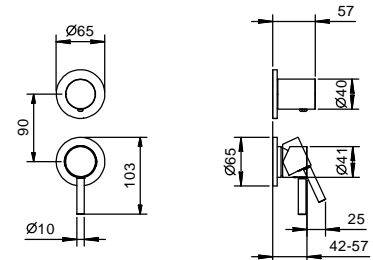

TOTAL PRICE

- Chrome
- Matt Black
- Matt Gun Metal PVD
- Matt British Gold PVD
- Matt Copper PVD
- Deep Black PVD
- Pure Brass PVD
- Raw Metal PVD

Brushed Stainless Steel