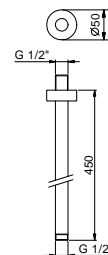

9237

Shower arm

- 45 cm long
- round backplate
- ceiling-mount
- 1/2" inlet

Chrome	86 02 9237
Matt Black	86 13 9237
Matt Gun Metal PVD	86 P5 9237
Matt British Gold PVD	86 P6 9237
Matt Copper PVD	86 P9 9237
Deep Black PVD	86 S1 9237
Pure Brass PVD	86 Q7 9237
Raw Metal PVD	86 Q8 9237

Brushed Stainless Steel 86 93 9237

OPTIONAL: Built-in part for plasterboard

W046 91 00 W046