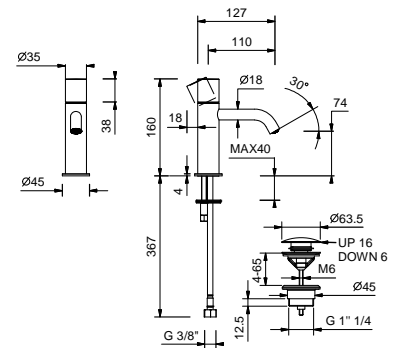

G904F
lead $\emptyset$ free

Single-hole washbasin mixer

- spout projection 11 cm
- handles: CYLINDRICAL and LEVER
- flow restrictor 5 l/min at 3 bar
- flexible supply lines
- WITH pop-up WASTE

Chrome	50 02 G904F
Matt Black	50 13 G904F
Matt Gun Metal PVD	50 P5 G904F
Matt British Gold PVD	50 P6 G904F
Matt Copper PVD	50 P9 G904F
Deep Black PVD	50 S1 G904F
Pure Brass PVD	50 Q7 G904F
Raw Metal PVD	50 Q8 G904F

Brushed Stainless Steel 50 93 G904F