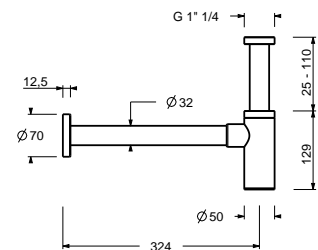

Chrome	91 02 9234
Matt Black	91 13 9234
Matt Gun Metal PVD	91 P5 9234
Matt British Gold PVD	91 P6 9234
Matt Copper PVD	91 P9 9234
Deep Black PVD	91 S1 9234
Pure Brass PVD	91 Q7 9234
Raw Metal PVD	91 Q8 9234

Brushed Stainless Steel 91 93 9234