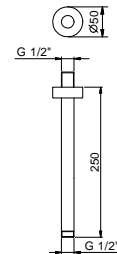

Shower arm

- 25 cm long
- round backplate
- ceiling-mount
- 1/2" inlet

Chrome	86 02 9236
Matt Black	86 13 9236
Matt Gun Metal PVD	86 P5 9236
Matt British Gold PVD	86 P6 9236
Matt Copper PVD	86 P9 9236
Deep Black PVD	86 S1 9236
Pure Brass PVD	86 Q7 9236
Raw Metal PVD	86 Q8 9236

Brushed Stainless Steel 86 93 9236

OPTIONAL: Built-in part for plasterboard

W046 91 00 W046