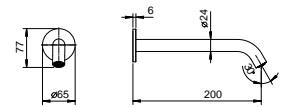

Wall-mount bathtub spout

- spout projection 20 cm
- 1/2" inlet

Chrome	50 02 8433
Matt Black	50 13 8433
Matt Gun Metal PVD	50 P5 8433
Matt British Gold PVD	50 P6 8433
Matt Copper PVD	50 P9 8433
Deep Black PVD	50 S1 8433
Pure Brass PVD	50 Q7 8433
Raw Metal PVD	50 Q8 8433

Brushed Stainless Steel 50 93 8433