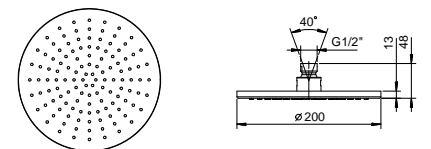

Rain showerhead

- Ø 20 cm
- Base material: ABS
- flow restrictor 12 l/min at 3 bar
- anti-lime scale system
- 1/2" inlet
- check valve

NOTE: conditions necessary for the correct functioning: Min. Flow Rate: 10 l/min

Chrome	86 02 8095