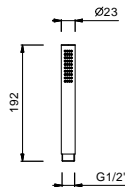

9673

Handshower

- SUN
- Base material: ABS
- flow restrictor 9 l/min
- anti-lime scale system
- check valve

Chrome 90 02 9673
Matt Black 90 13 9673

8783

Handshower

- FIT
- Base material: brass
- Base material: stainless steel
- flow restrictor 9 l/min
- anti-lime scale system
- check valve

Chrome 90 02 8783
Matt Black 90 13 8783
Matt Gun Metal PVD 90 P5 8783
Matt British Gold PVD 90 P6 8783
Matt Copper PVD 90 P9 8783
Deep Black PVD 90 S1 8783
Pure Brass PVD 90 Q7 8783
Raw Metal PVD 90 Q8 8783

Brushed Stainless Steel 90 93 8783

9890

Handshower

- DISCO
- Base material: ABS
- Ø 14 cm
- 2 jets: 72 rain nozzles, 4 massage nozzles
- flow restrictor 12 l/min
- anti-lime scale system
- check valve

Chrome 90 02 9890

8145

Shower rail

- 60 cm long
- 150 cm PVC flexible
- adjustable slider
- without water plug
- without handshower

Chrome 86 02 8145
Matt Black 86 13 8145
Matt Gun Metal PVD 86 P5 8145
Matt British Gold PVD 86 P6 8145
Matt Copper PVD 86 P9 8145
Deep Black PVD 86 S1 8145
Pure Brass PVD 86 Q7 8145
Raw Metal PVD 86 Q8 8145

Brushed Stainless Steel 86 93 8145