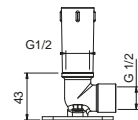

Chrome	86 02 8027
Matt Black	86 13 8027
Matt Gun Metal PVD	86 P5 8027
Matt British Gold PVD	86 P6 8027
Matt Copper PVD	86 P9 8027
Deep Black PVD	86 S1 8027
Pure Brass PVD	86 Q7 8027
Raw Metal PVD	86 Q8 8027

Brushed Stainless Steel 86 93 8027

OPTIONAL: Built-in part for plasterboard

W046 91 00 W046