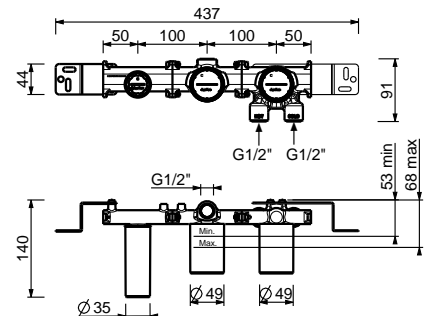

**Brushed Stainless Steel**

**E829****Showerrail with external mixer**

- handles
- **2-way** shut-off diverter with turning knob
- 150 cm PVC flexible
- handshower
- shower head  $\varnothing$  24 cm
- 1/2" inlets
- adjustable slider