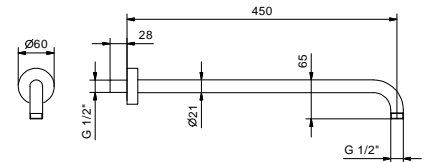

8028

Shower arm

- 45 cm long
- round backplate
- wall-mount
- 1/2" inlet

Chrome	86 02 8028
Matt Black	86 13 8028
Matt Gun Metal PVD	86 P5 8028
Matt British Gold PVD	86 P6 8028
Matt Copper PVD	86 P9 8028
Deep Black PVD	86 S1 8028
Pure Brass PVD	86 Q7 8028
Raw Metal PVD	86 Q8 8028

Brushed Stainless Steel 86 93 8028

OPTIONAL: Built-in part for plasterboard

W046 91 00 W046