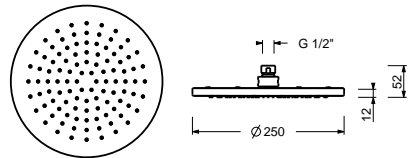

Rain showerhead

- Ø 25 cm
- Base material: stainless steel
- flow restrictor 12 l/min at 3 bar
- anti-lime scale system
- 1/2" inlet
- check valve

NOTE: conditions necessary for the correct functioning: Min. Flow Rate: 10 l/min