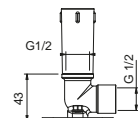

Shower arm

- 25 cm long
- round backplate
- ceiling-mount
- 1/2" inlet

Chrome	86 02 9236
Matt Black	86 13 9236
Matt Gun Metal PVD	86 P5 9236
Matt British Gold PVD	86 P6 9236
Matt Copper PVD	86 P9 9236
Deep Black PVD	86 S1 9236
Pure Brass PVD	86 Q7 9236
Raw Metal PVD	86 Q8 9236

Brushed Stainless Steel 86 93 9236

OPTIONAL: Built-in part for plasterboard

W046 91 00 W046