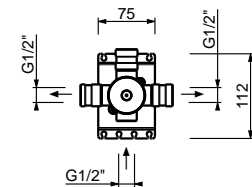

1/2" 2-way built-in diverter

- CYLINDRICAL handle
- **2-way** diverter with turning knob
- 1/2" inlet

G576B

External piece

Chrome	87 02 G576B
Matt Black	87 13 G576B
Matt Gun Metal PVD	87 P5 G576B
Matt British Gold PVD	87 P6 G576B
Matt Copper PVD	87 P9 G576B
Deep Black PVD	87 S1 G576B
Pure Brass PVD	87 Q7 G576B
Raw Metal PVD	87 Q8 G576B

Brushed Stainless Steel 87 93 G576B