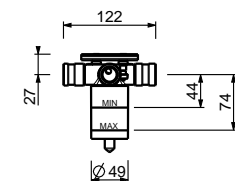

TOTAL PRICE

- Chrome
- Matt Black
- Matt Gun Metal PVD
- Matt British Gold PVD
- Matt Copper PVD
- Deep Black PVD
- Pure Brass PVD
- Raw Metal PVD

Brushed Stainless Steel