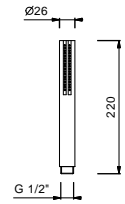

9673

Handshower

- SUN
- Base material: ABS
- flow restrictor 9 l/min
- anti-lime scale system
- check valve

Chrome 90 02 9673
Matt Black 90 13 9673

8783

Handshower

- FIT
- Base material: brass
- Base material: stainless steel
- flow restrictor 9 l/min
- anti-lime scale system
- check valve