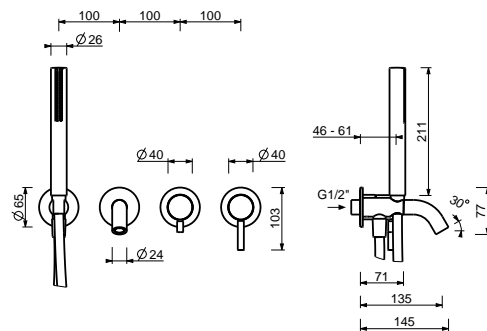

Built-in bathtub mixer

- spout projection 15 cm
- handle
- **2-way** diverter with turning knob
- SUN handshower
- water plug with showerholder
- 150 cm PVC flexible
- 1/2" inlets

NOTE: FIT handshower in PVD and 93 finishes

M720B

External piece

Chrome	50 02 M720B
Matt Black	50 13 M720B
Matt Gun Metal PVD	50 P5 M720B
Matt British Gold PVD	50 P6 M720B
Matt Copper PVD	50 P9 M720B
Deep Black PVD	50 S1 M720B
Pure Brass PVD	50 Q7 M720B
Raw Metal PVD	50 Q8 M720B

Brushed Stainless Steel 50 93 M720B