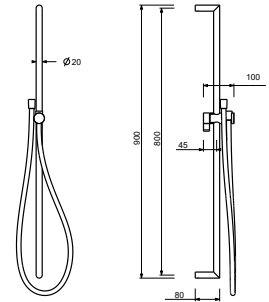

9247

Shower rail

- 90 cm long
- 150 cm PVC flexible
- adjustable slider
- without water plug
- without handshower

Chrome	86 02 9247
Matt Black	86 13 9247
Matt Gun Metal PVD	86 P5 9247
Matt British Gold PVD	86 P6 9247
Matt Copper PVD	86 P9 9247
Deep Black PVD	86 S1 9247

Brushed Stainless Steel 86 93 9247