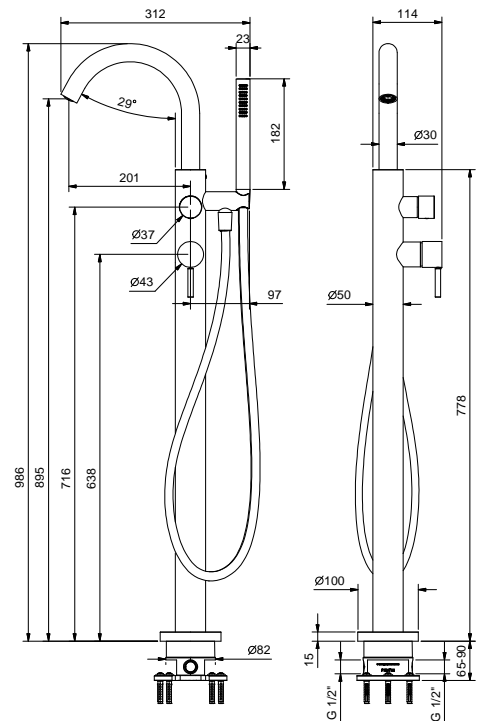

Floor-mount bathtub mixer

- spout projection 20,1 cm
- handle
- open/close handle with flow and temperature control
- FIT handshower
- handshower holder
- 150 cm PVC flexible
- 1/2" inlets
- on foot

E880B

External piece

Chrome	50 02 E880B
Matt Black	50 13 E880B
Matt Gun Metal PVD	50 P5 E880B
Matt British Gold PVD	50 P6 E880B
Matt Copper PVD	50 P9 E880B
Deep Black PVD	50 S1 E880B
Pure Brass PVD	50 Q7 E880B
Raw Metal PVD	50 Q8 E880B

Brushed Stainless Steel 50 93 E880B

R080A

Built-in piece

44 00 R080A

TOTAL PRICE

Chrome
Matt Black
Matt Gun Metal PVD
Matt British Gold PVD
Matt Copper PVD
Deep Black PVD
Pure Brass PVD
Raw Metal PVD

Brushed Stainless Steel