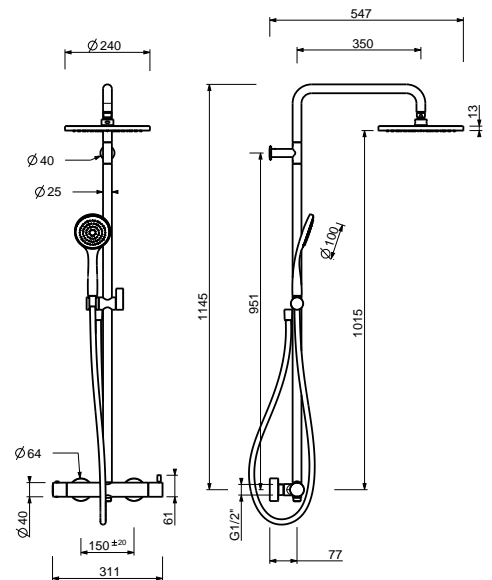

E829

Showerrail with external mixer

- handles
- **2-way** shut-off diverter with turning knob
- 150 cm PVC flexible
- handshower
- shower head $\varnothing$ 24 cm
- 1/2" inlets
- adjustable slider

N.B. FIT hand shower and $\varnothing$ 20 cm showerhead in P9 and S1 versions