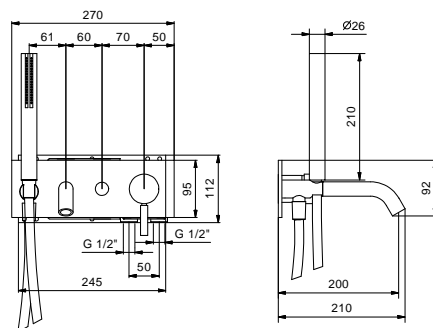

TOTAL PRICE

Chrome
Matt Black
Matt Gun Metal PVD
Matt Copper PVD
Deep Black PVD

Brushed Stainless Steel