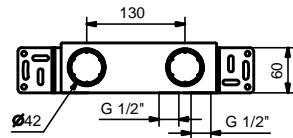

lead@free

Wall-mount washbasin mixer

- spout projection 20 cm
- CYLINDRICAL handle with LEVER
- flow restrictor 5 l/min at 3 bar
- 1/2" inlets
- WITHOUT WASTE

G913B

External piece

Chrome	50 02 G913B
Matt Black	50 13 G913B
Matt Gun Metal PVD	50 P5 G913B
Matt British Gold PVD	50 P6 G913B
Matt Copper PVD	50 P9 G913B
Deep Black PVD	50 S1 G913B
Pure Brass PVD	50 Q7 G913B
Raw Metal PVD	50 Q8 G913B

Brushed Stainless Steel 50 93 G913B

M011A

Built-in piece

44 00 M011A

TOTAL PRICE

- Chrome
- Matt Black
- Matt Gun Metal PVD
- Matt British Gold PVD
- Matt Copper PVD
- Deep Black PVD
- Pure Brass PVD
- Raw Metal PVD

Brushed Stainless Steel