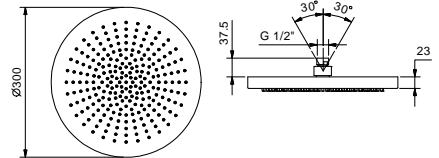

K073

Rain showerhead

- ACQUAFIT
- Water functions:
- 1st function: 240 anti - limestone nozzles
- Ø 30 cm
- Base material: stainless steel
- check valve
- flow restrictor 14 l/min at 3 bar
- anti-lime scale system
- 1/2" inlet

NOTE: conditions necessary for the correct functioning:Min. Flow Rate: 12 l/min

Brilliant Stainless Steel	79 38 K073
Matt Black	79 13 K073
Matt Gun Metal PVD	79 P5 K073
Matt British Gold PVD	79 P6 K073
Matt Copper PVD	79 P9 K073
Deep Black PVD	79 S1 K073
Pure Brass PVD	79 Q7 K073
Raw Metal PVD	79 Q8 K073

Brushed Stainless Steel 79 93 K073

8084

Rain showerhead

- Ø 36 cm
- Base material: stainless steel
- anti-lime scale system
- 1/2" inlet
- check valve

NOTE: conditions necessary for the correct functioning: Minimum Flow Rate: 15 l/m