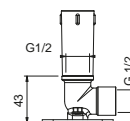

9237

Shower arm

- 45 cm long
- round backplate
- ceiling-mount
- 1/2" inlet

Chrome	86 02 9237
Matt Black	86 13 9237
Matt Gun Metal PVD	86 P5 9237
Matt British Gold PVD	86 P6 9237
Matt Copper PVD	86 P9 9237
Deep Black PVD	86 S1 9237
Pure Brass PVD	86 Q7 9237
Raw Metal PVD	86 Q8 9237

Brushed Stainless Steel 86 93 9237

OPTIONAL: Built-in part for plasterboard

W046 91 00 W046