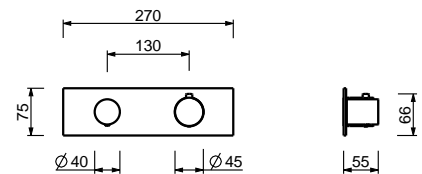

External piece

Chrome	87 02 G573B
Matt Black	87 13 G573B
Matt Gun Metal PVD	87 P5 G573B
Matt British Gold PVD	87 P6 G573B
Matt Copper PVD	87 P9 G573B
Deep Black PVD	87 S1 G573B
Pure Brass PVD	87 Q7 G573B
Raw Metal PVD	87 Q8 G573B

Brushed Stainless Steel 87 93 G573B