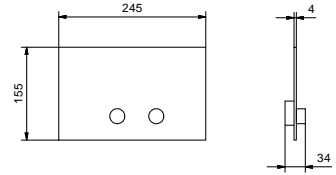

W216

Flush actuator plate

- Base material: stainless steel
- projecting push-button controls
- with round controls
- compatible with TECEBOX OCTA II
- minimum depth: see installation instructions
- without visible fixing system

N.B. complete finishing list in the section miscellaneous articles at the end of the pricelist

Brilliant Stainless Steel	91 38 W216
Matt Black	91 13 W216
Matt Gun Metal PVD	91 P5 W216
Matt British Gold PVD	91 P6 W216
Matt Copper PVD	91 P9 W216
Deep Black PVD	91 S1 W216
Pure Brass PVD	91 Q7 W216
Raw Metal PVD	91 Q8 W216

Brushed Stainless Steel 91 93 W216

8486

Double-function hydrobrush • for WC cleaning

- for personal care if used with a shower mixer
- water plug with showerholder
- stop valve
- Base material: brass
- round backplate
- 120 cm PVC flexible
- 1/2" inlet

N.B. complete finishing list in the section miscellaneous articles at the end of the pricelist

N.B : Brushed nickel PVD for matching with Stainless Steel series