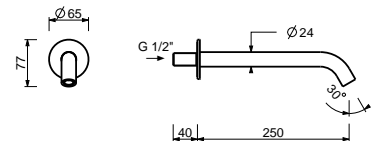

Wall-mount bathtub spout

- spout projection 25 cm
- 1/2" inlet

Chrome	50 02 Z334
Matt Black	50 13 Z334
Matt Gun Metal PVD	50 P5 Z334
Matt British Gold PVD	50 P6 Z334
Matt Copper PVD	50 P9 Z334
Deep Black PVD	50 S1 Z334
Pure Brass PVD	50 Q7 Z334
Raw Metal PVD	50 Q8 Z334

Brushed Stainless Steel 50 93 Z334