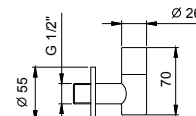

8364

Pair of filters

- with shutoff
- fully inspectable filter
- 1/2" inlet

N.B. complete finishing list in the section miscellaneous articles at the end of the pricelist