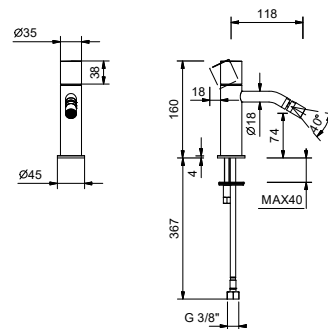

G908WF

Single-hole bidet mixer

- spout projection 12 cm
- handles: CYLINDRICAL and LEVER
- flow restrictor 5 l/min at 3 bar
- articulated aerator
- flexible supply lines
- WITHOUT WASTE

Chrome	50 02 G908WF
Matt Black	50 13 G908WF
Matt Gun Metal PVD	50 P5 G908WF
Matt British Gold PVD	50 P6 G908WF
Matt Copper PVD	50 P9 G908WF
Deep Black PVD	50 S1 G908WF
Pure Brass PVD	50 Q7 G908WF
Raw Metal PVD	50 Q8 G908WF

Brushed Stainless Steel 50 93 G908WF