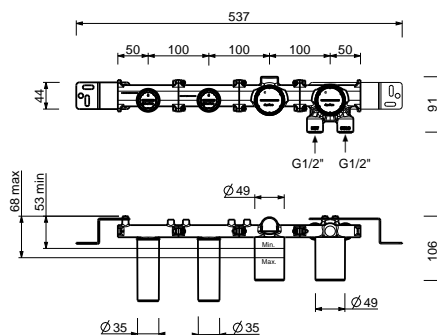

Built-in bathtub mixer

- spout projection 20 cm
- handle
- **2-way** diverter with turning knob
- SUN handshower
- water plug with showerholder
- 150 cm PVC flexible
- 1/2" inlets

NOTE: FIT handshower in PVD and 93 finishes

M721B

External piece

Chrome	50 02 M721B
Matt Black	50 13 M721B
Matt Gun Metal PVD	50 P5 M721B
Matt British Gold PVD	50 P6 M721B
Matt Copper PVD	50 P9 M721B
Deep Black PVD	50 S1 M721B
Pure Brass PVD	50 Q7 M721B
Raw Metal PVD	50 Q8 M721B

Brushed Stainless Steel 50 93 M721B

R021A

Built-in piece

44 00 R021A

TOTAL PRICE

Chrome
Matt Black
Matt Gun Metal PVD
Matt British Gold PVD
Matt Copper PVD
Deep Black PVD
Pure Brass PVD
Raw Metal PVD

Brushed Stainless Steel