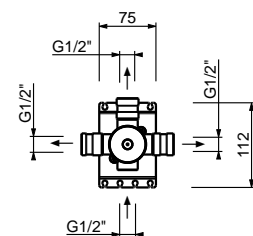

External piece

Chrome	87 02 G577B
Matt Black	87 13 G577B
Matt Gun Metal PVD	87 P5 G577B
Matt British Gold PVD	87 P6 G577B
Matt Copper PVD	87 P9 G577B
Deep Black PVD	87 S1 G577B
Pure Brass PVD	87 Q7 G577B
Raw Metal PVD	87 Q8 G577B

Brushed Stainless Steel 87 93 G577B