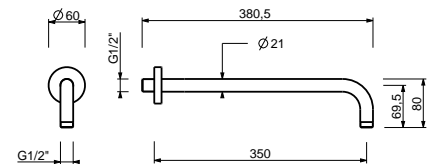

Shower arm

- 35 cm long
- round backplate
- wall-mount
- 1/2" inlet

Chrome	86 02 8137
Matt Black	86 13 8137
Matt Gun Metal PVD	86 P5 8137
Matt British Gold PVD	86 P6 8137
Matt Copper PVD	86 P9 8137
Deep Black PVD	86 S1 8137
Pure Brass PVD	86 Q7 8137
Raw Metal PVD	86 Q8 8137

Brushed Stainless Steel 86 93 8137

OPTIONAL: Built-in part for plasterboard

W046 91 00 W046