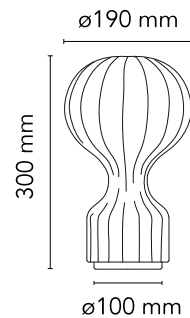

FLOS

F2701009 White

Gatto Piccolo

Designed by Achille and Pier Giacomo Castiglioni, 1960

Halogen - 60W

Table lamp providing diffused light. White powder coated internal steel structure sprayed with a unique "cocoon" resin to create the diffuser which is then protected by a transparent sprayed on finish. On the cable there is the electronic dimmer which allows the regulation of light brightness.

Main specifications

EAN	8059607002087
Mounting	Table
Environments	Indoor dry location
Light Source Type	Bulb
Lamp category	Halogen
Lamp holders	E14
Iicos	HSGSA
Number of heads	1
Power (W)	60

Physical

Colour	White
Length (mm)	190
Cord length (mm)	1800
Net weight (kg)	0.8
Package height (mm)	480
Package width (mm)	280
Package length (mm)	280
Package volume (m3)	0.04
IP internal	20

Main specifications

EAN	8059607002056
Mounting	Table
Environments	Indoor dry location
Light Source Type	Bulb
Lamp category	Halogen
Lamp holders	E27
Iicos	HSGSA
Number of heads	1
Power (W)	60

Physical

Colour	White
Length (mm)	385
Cord length (mm)	1800
Net weight (kg)	1.7
Package height (mm)	800
Package width (mm)	440
Package length (mm)	440
Package volume (m3)	0.15
IP internal	20