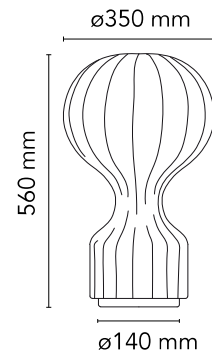

Main specifications

EAN	8059607002087
Mounting	Table
Environments	Indoor dry location
Light Source Type	Bulb
Lamp category	Halogen
Lamp holders	E14
Iicos	HSGSA
Number of heads	1
Power (W)	60

Physical

Colour	White
Length (mm)	190
Cord length (mm)	1800
Net weight (kg)	0.8
Package height (mm)	480
Package width (mm)	280
Package length (mm)	280
Package volume (m3)	0.04
IP internal	20

Main specifications

EAN	8059607002056
Mounting	Table
Environments	Indoor dry location
Light Source Type	Bulb
Lamp category	Halogen
Lamp holders	E27
Iicos	HSGSA
Number of heads	1
Power (W)	60

Physical

Colour	White
Length (mm)	385
Cord length (mm)	1800
Net weight (kg)	1.7
Package height (mm)	800
Package width (mm)	440
Package length (mm)	440
Package volume (m3)	0.15
IP internal	20