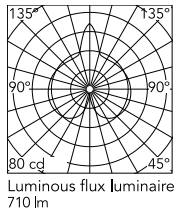

Schematic light drawing

Photometric

Light distribution	Symmetric
Extreme cut off	No

Electrical

Insulation class	II
Frequency (Hz)	50/60
Main voltage (Vac)	220-240
LED voltage Vf (Vdc)	null
Dimmable	Yes
Dimming interface	Dimmer Integrated
Plug type	Type C
Batteries inside	No