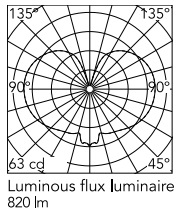

Schematic light drawing

Photometric

Light distribution	Symmetric
Extreme cut off	No

Electrical

Insulation class	II
Frequency (Hz)	50/60
Main voltage (Vac)	220-240
LED voltage Vf (Vdc)	null
Dimmable	Yes
Dimming interface	Dimmer Integrated
Plug type	Type C
Batteries inside	No