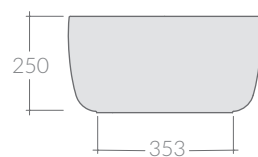

ATTENZIONE/ ATTENTION

Galassia Srl persegue la filosofia di migliorare i prodotti aggiungendo nuovi materiali, innovazioni progettuali e tecnologie produttive.
L'azienda si riserva di cambiare

schede tecniche e caratteristiche di funzionamento degli articoli in ogni momento e senza necessità di preavviso.
I pesi possono subire variazioni del 20 %

Galassia Srl is constantly improving its products by adding new materials, new projects and modern production technologies. The company reserves the right to change any technical

specifications/dimension and/or operating characteristics of the products at any time and without giving notice. The ceramic items weight may vary up to 20%.