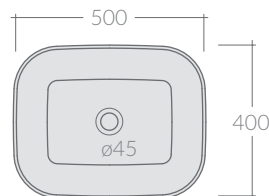

ATTENZIONE/ ATTENTION

Galassia Srl persegue la filosofia di migliorare i prodotti aggiungendo nuovi materiali, innovazioni progettuali e tecnologie produttive.
L'azienda si riserva di cambiare

schede tecniche e caratteristiche di funzionamento degli articoli in ogni momento e senza necessità di preavviso.
I pesi possono subire variazioni del 20 %

Galassia Srl is constantly improving its products by adding new materials, new projects and modern production technologies. The company reserves the right to change any technical

specifications/dimension and/or operating characteristics of the products at any time and without giving notice. The ceramic items weight may vary up to 20%.