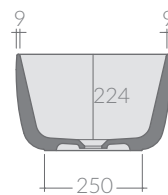

ATTENZIONE/ ATTENTION

Galassia Srl persegue la filosofia di migliorare i prodotti aggiungendo nuovi materiali, innovazioni progettuali e tecnologie produttive.
L'azienda si riserva di cambiare

schede tecniche e caratteristiche di funzionamento degli articoli in ogni momento e senza necessità di preavviso.
I pesi possono subire variazioni del 20 %

Galassia Srl is constantly improving its products by adding new materials, new projects and modern production technologies. The company reserves the right to change any technical

specifications/dimension and/or operating characteristics of the products at any time and without giving notice. The ceramic items weight may vary up to 20%.