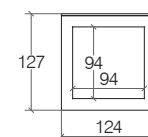

Supporto portascopino a parete

Wall toilet brush holder / Support porte-balai mural / Halter lose für Toilettenbürsten am Wand