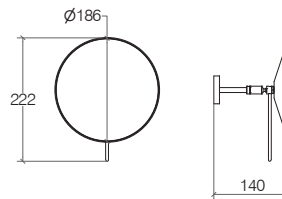

Specchio ingranditore a parete

Wall magnifying mirror / Miroir grossissant mural / Vergrößerungsspiegel Wandmodell

Ottone cromato
Chromed brass
Laiton chromé
Verchromtes Messing

	55963.29
	55963.29.5X
	55963.29.8X
€	97,00

3x 5x 8x

Disponibile .3X magnifying .5X magnifying e .8X magnifying
Available also / Disponible en / Verfügbar also