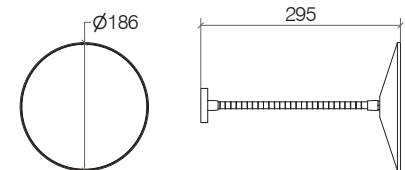

Ottone cromato
Chromed brass
Laiton chromé
Verchromtes Messing

5591	.29
	.29.5X
	.29.8X
€	93,00