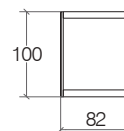

Supporto 82 mm

Bracket 82 mm / Support 82 mm / Halter 82 mm