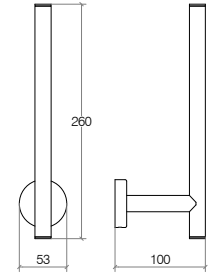

new

NAPIE

Portarotolo con riserva

Toilet paper holder with reserve / Porte-rouleau réserve / Toilettenpapier Ersatzrollenhalter

Acciaio Inox lucido
Polished stainless steel
Acier Inoxydable brillant
Edelstahl Glänzend

Acciaio inox spazzolato
Brushed stainless steel
Acier inoxydable brossé
Edelstahl Gebürstet

53140	.29	.32
€	46,00	51,00