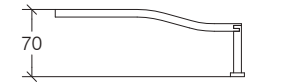

Lampada LED a specchio

LED lamp to fix on mirror / Lampe LED pour miroir / Spiegelleuchte LED

Ottone cromato
Chromed brass
Laiton chromé
Verchromtes Messing