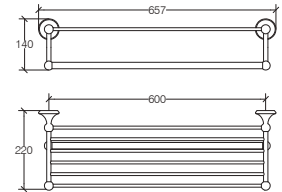

Griglia con portasalviette

Towel shelf / Rack porte-serviettes / Handtuchablage

Ottone cromato
Chromed brass
Laiton chromé
Verchromtes Messing

52926

.29

Ottone oro
Gold brass
Laiton or
Gold Messing

.30

Ottone bronzo
Bronze brass
Laiton bronze
Bronze Messing

.35

€

182,00

305,00

305,00