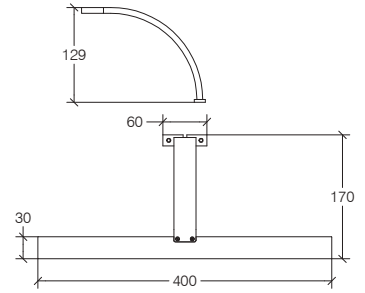

**Lampada LED a specchio**

LED lamp to fix on mirror / Lampe LED pour miroir / Spiegelleuchte LED

Ottone cromato  
Chromed brass  
Laiton chromé  
Verchromtes Messing

<b>Watt</b>	<b>Watt</b>	<b>5723</b>	<b>.29</b>
6	400	€	105,00