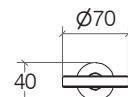

Supporto singolo

Single holder / Support individuel / Halter lose

Ottone cromato
Chromed brass
Laiton chromé
Verchromtes Messing

Ottone verniciato
Painted brass
Laiton laqué
Lackiertem Messing