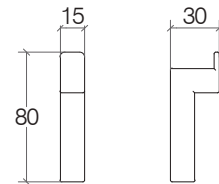

Appendino a L

L shaped hook / Patère L / Hacken L

verniciato bianco
Painted white
laqué blanc
Lackiertem Weiß

verniciato nero
Painted black
laqué noir
Lackiertem Schwarz

Acciaio inox
Stainless steel
Acier inoxydable
Edelstahl

Acciaio inox satinato
Satinated stainless steel
Acier inoxydable satiné
Verest Edelstahl

nickel nero
Black nickel
nickel noir
Nickel Schwarz

51702	.09	.18	.29	.32	.33
€	49,00	49,00	66,00	70,00	77,00