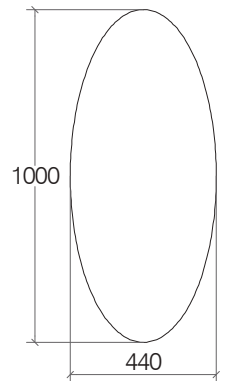

Specchio ovale reversibile

Reversible Oval mirror / Miroir oval réversible / Reversibeler Ovaler Spiegel

Specchio
Mirror
Miroir
Spiegel

56301	
€	154,00