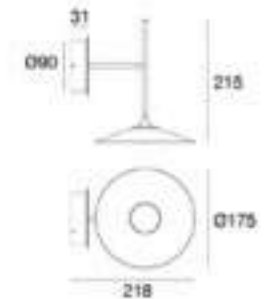

Lampada LED applique a parete reversibile

Reversible LED wall lamp / Lampe LED mural réversible / Reversibeler LED-Wandleuchte

Alluminio verniciato
Painted aluminium
Aluminium laqué
Lackiertem Aluminium

Alluminio verniciato
Painted aluminium
Aluminium laqué
Lackiertem Aluminium