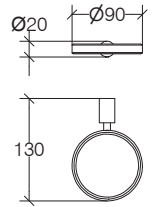

PICOLA

Supporto portascopino a parete

Wall toilet brush holder / Support porte-balai mural / Toilettenbürstenhalter

Ottone cromato
Chromed brass
Laiton chromé
Verchromtes Messing

52561	.29
€	34,00