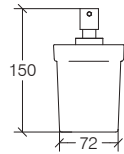

Dosasapone in melamina 250 ml

Melamine soap dispenser 250 ml / Distributeur savon liquide en mélamine 250 ml / Melamine Seifenspender 250 ml