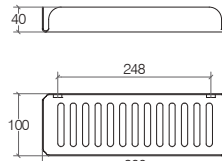

Griglia doccia

Shower basket
Panier douche
Seifenablage

Alluminio verniciato
Painted aluminium
Aluminium laqué
Lackiertem Aluminium

Acciaio inox lucido
Polished stainless steel
Acier inoxydable brillant
Poliert Edelstahl

Acciaio inox satinato
Satinated stainless steel
Acier inoxydable satiné
Verest Edelstahl

50035

.09

.18

.29

.32

€

64,00

64,00

78,00

78,00

ITALY