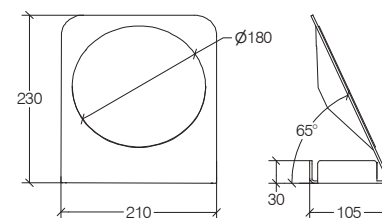

Alluminio verniciato
Painted aluminium
Aluminium laqué
Lackiertem Aluminium

Alluminio verniciato
Painted aluminium
Aluminium laqué
Lackiertem Aluminium

Acciaio inox lucido
Polished stainless steel
Acier inoxydable brillant
Poliert Edelstahl

55864	.09	.18	.29
€	118,00	118,00	165,00