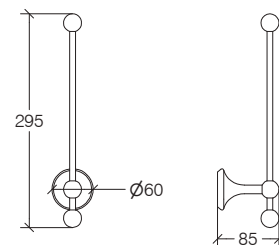

Ottone cromato
Chromed brass
Laiton chromé
Verchromtes Messing

.29

Ottone oro
Gold brass
Laiton or
Gold Messing

.30

Ottone bronzo
Bronze brass
Laiton bronze
Bronze Messing

.35

52910			
€	55,00	80,00	80,00