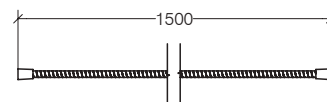

Doccia

Flessibile doppia maglia 1500 mm, con attacco conico da 1/2"

Double seam flexible hose 1500 mm, with 1/2" connection
Flexible 1500 mm, raccord G 1/2"
Brausenschlauch 1500 mm, konische Mutter G 1/2"

Ottone cromato
Chromed brass
Laiton chromé
Verchromtes Messing

541701	.29
€	22,00

Flessibile PVC 1500 mm, con attacco conico da 1/2"

PVC flexible hose 1500 mm, with 1/2" connection
Flexible PVC 1500 mm, raccord G 1/2"
Brausenschlauch aus PVC 1500 mm, konische Mutter G 1/2"