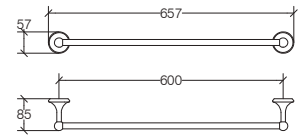

Ottone cromato
Chromed brass
Laiton chromé
Verchromtes Messing

Ottone oro
Gold brass
Laiton or
Gold Messing

Ottone bronzo
Bronze brass
Laiton bronze
Bronze Messing

52916	.29	.30	.35
€	104,00	132,00	132,00