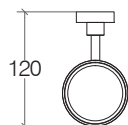

Supporto singolo

Single holder / Support individuel / Halter lose

Ottone cromato
Chromed brass
Laiton chromé
Verchromtes Messing

Ottone verniciato
Painted brass
Laiton laqué
Lackiertem Messing