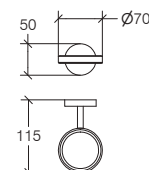

Supporto singolo

Single holder / Support individuel / Halter lose