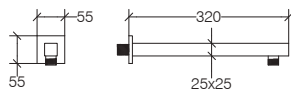

Braccio doccia quadro a parete per snodo 1/2"

Wall square shower-arm, 1/2" joint

Bras de douche mural, carré, raccord 1/2"

Brausearm, Wandmontage G 1/2" quadratisch