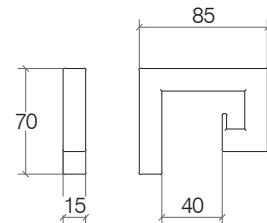

Appendino a G

G shaped hook / Patère G / Hacken G

verniciato bianco
Painted white
laqué blanc
Lackiertem Weiß

verniciato nero
Painted black
laqué noir
Lackiertem Schwarz

Acciaio inox
Stainless steel
Acier inoxydable
Edelstahl

Acciaio inox satinato
Satinated stainless steel
Acier inoxydable satiné
Verest Edelstahl

nickel nero
Black nickel
nickel noir
Nickel Schwarz

51703	.09	.18	.29	.32	.33
€	75,00	75,00	100,00	105,00	115,00