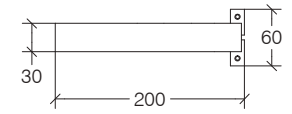

Lampada LED a specchio

LED lamp to fix on mirror / Lampe LED pour miroir / Spiegelleuchte LED

Ottone cromato
Chromed brass
Laiton chromé
Verchromtes Messing