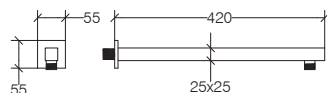

53807

.29

.22

€

68,00

75,00

Braccio doccia a soffitto tondo per snodo 1/2"

Ceiling round shower-arm, 1/2" joint

Bras de douche de plafond, rond, raccord 1/2"

Brausearm, Deckenmontage G 1/2" rund