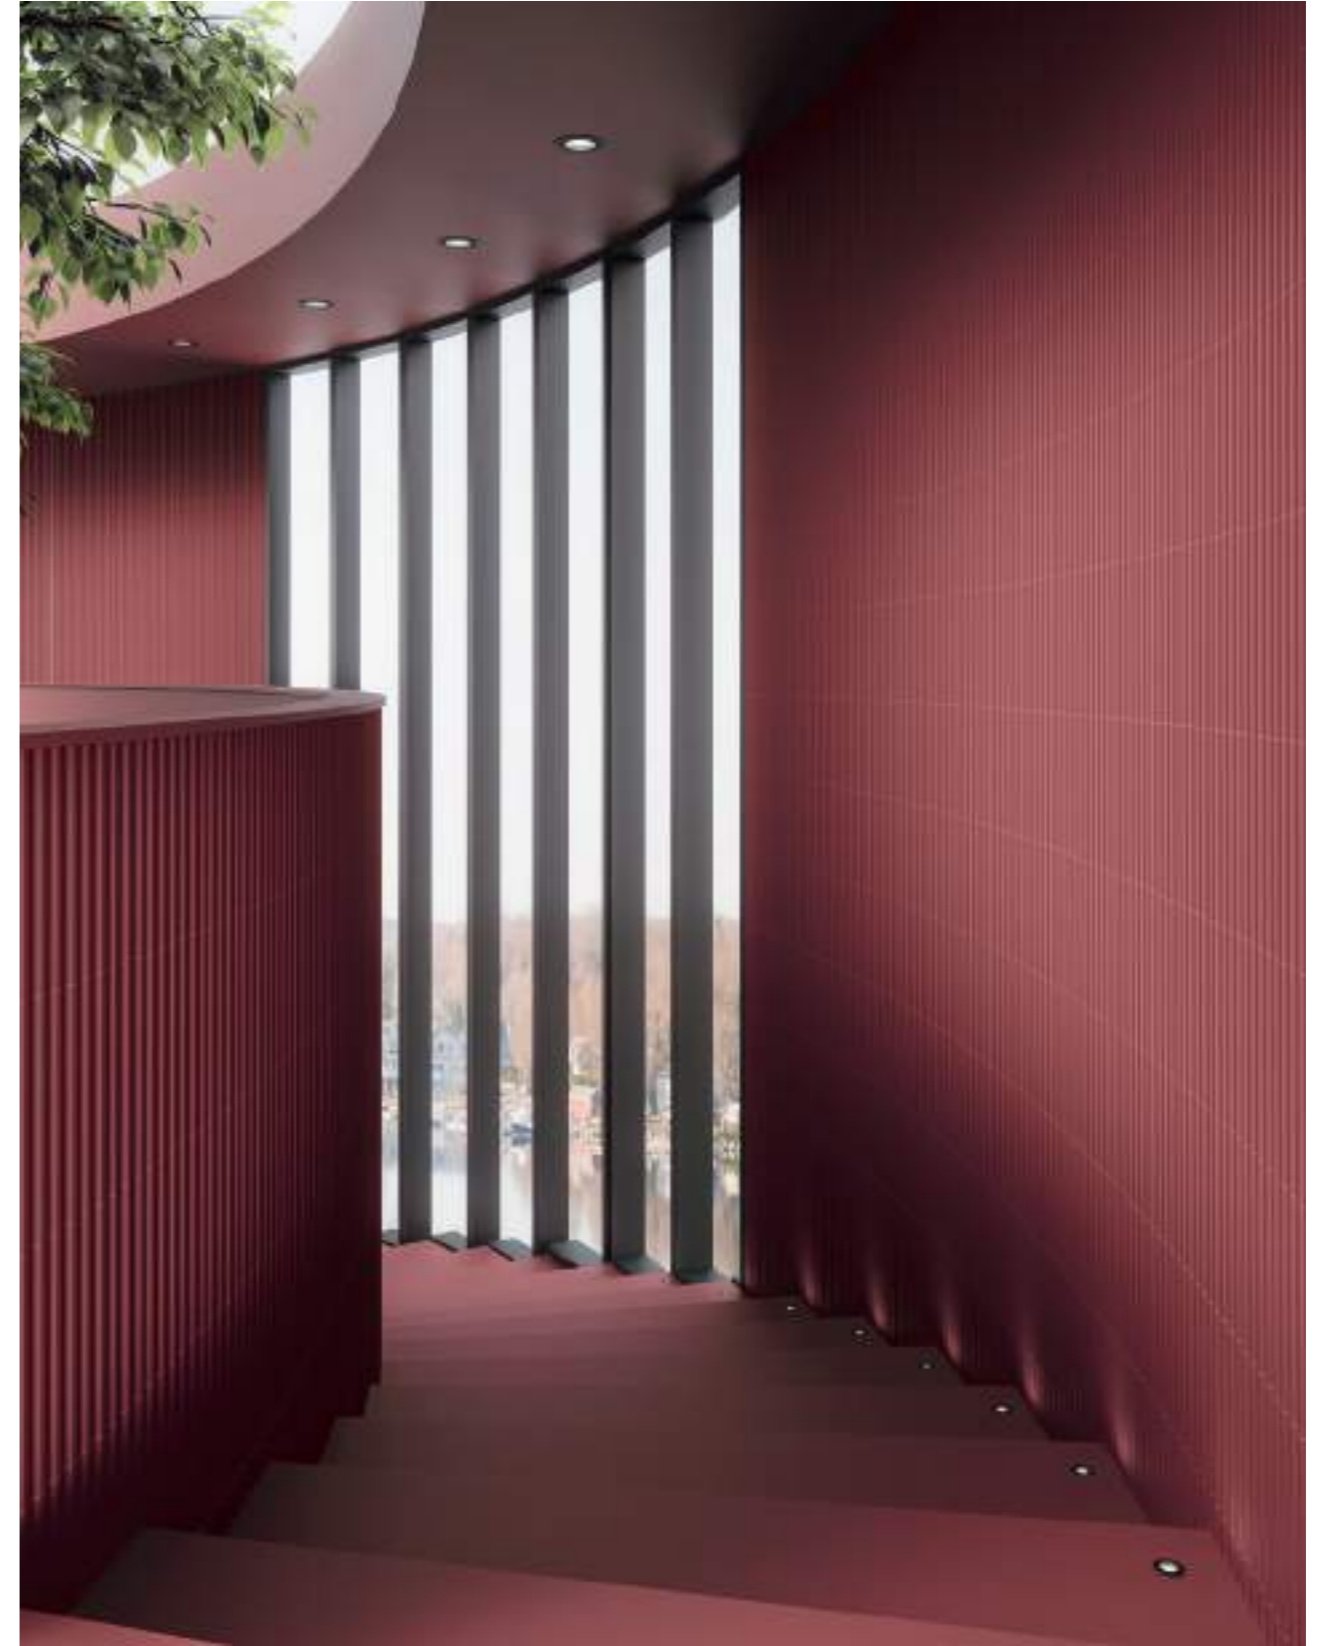

Stripes Garnet.
Stripes Collection pag. 179.