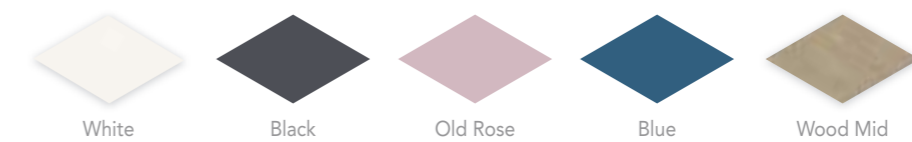

FLOW DIAMOND DECOR 14x24cm / 5.5"X9.5"

W27