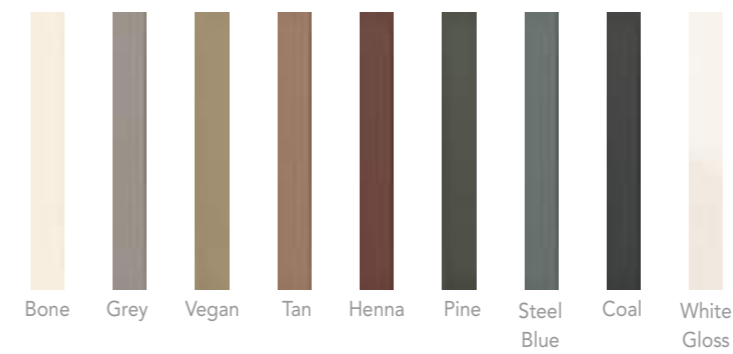

\$ W05

COAST 5x40cm / 2"x16"

\$ W26

HILL 5x40cm / 2"x16"

\$ W26

VALLEY 5x40cm / 2"x16"

\$ W26

DUNE 5x40cm / 2"x16"