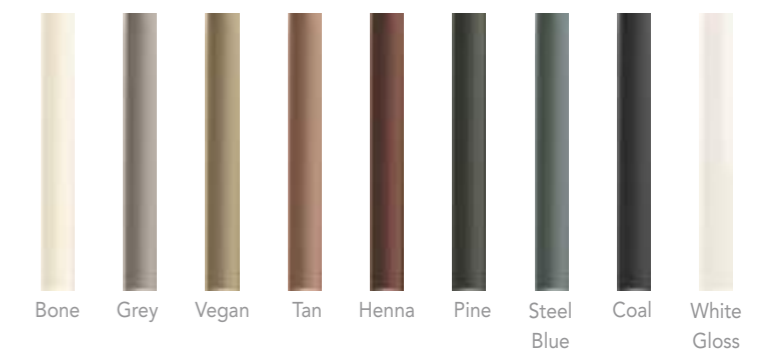

\$ W05

COAST 5x40cm / 2"x16"

\$ W26

HILL 5x40cm / 2"x16"

\$ W26

VALLEY 5x40cm / 2"x16"

\$ W26

DUNE 5x40cm / 2"x16"