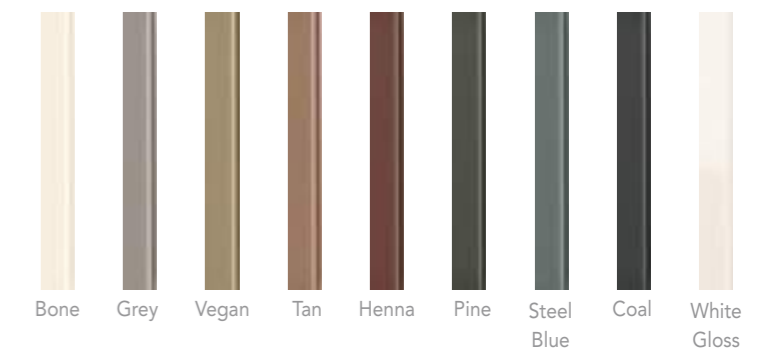

\$ W05

COAST 5x40cm / 2"x16"

\$ W26

HILL 5x40cm / 2"x16"

\$ W26

VALLEY 5x40cm / 2"x16"

\$ W26

DUNE 5x40cm / 2"x16"