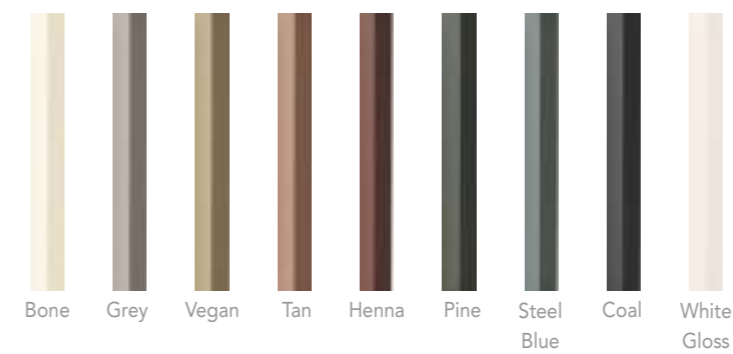

\$ W05

COAST 5x40cm / 2"x16"

\$ W26

HILL 5x40cm / 2"x16"

\$ W26

VALLEY 5x40cm / 2"x16"

\$ W26

DUNE 5x40cm / 2"x16"