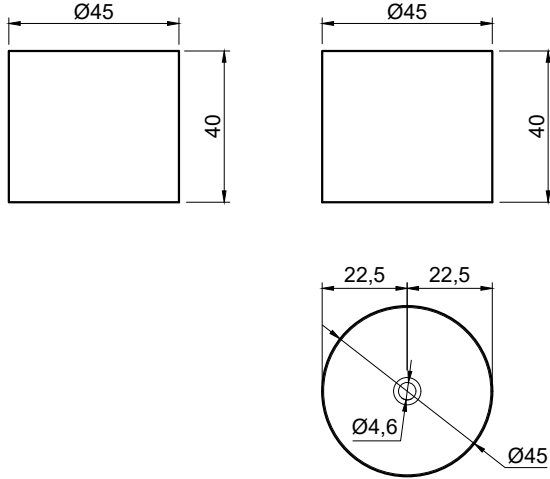

BREEZE4540