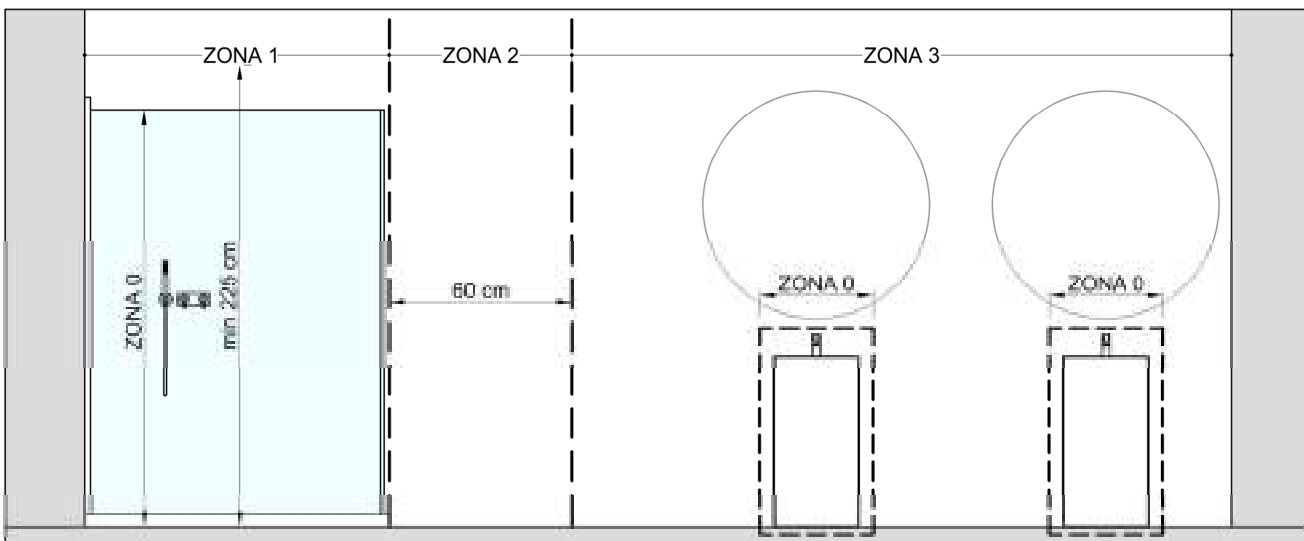

* Collegare i cavetti dell'apparecchio negli appositi morsetti dell'alimentatore rispettando la polarità.
Connect the cables to the appropriate terminals of the power supply, respecting the polarity.