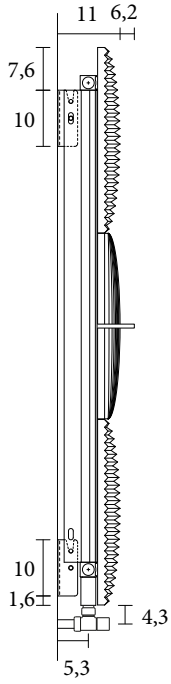

Lana V

AMDL CIRCLE STUDIO DI
MICHELE DE LUCCHI

Kcal = Watt x 0.860
BTU = Watt x 3.413

Watt Δt 60° = Watt Δt 50° x 1,277
Watt Δt 40° = Watt Δt 50° x 0.741
Watt Δt 30° = Watt Δt 50° x 0.504
Watt Δt 20° = Watt Δt 50° x 0.292

p max = 5.0 bar

[F]

Standard connection / Raccord standard
Standard Anschluss / Conexión estándar

[5] Special

connection / Raccord spéciale
Speziell Anschluss / Conexión especial