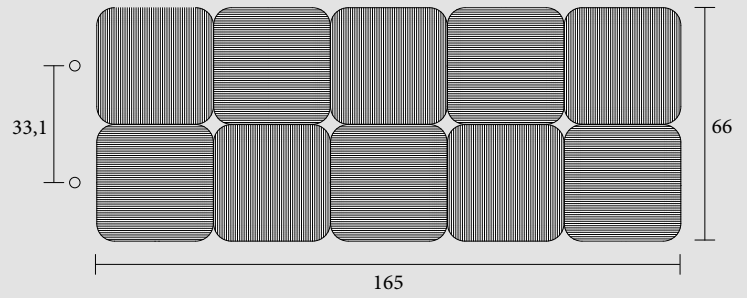

Kcal = Watt x 0.860
BTU = Watt x 3.413

Watt Δt 60° = Watt Δt 50° x 1,277
Watt Δt 40° = Watt Δt 50° x 0.741
Watt Δt 30° = Watt Δt 50° x 0.504
Watt Δt 20° = Watt Δt 50° x 0.292

p max = 5.0 bar

[F]

Standard connection/accord standard
Standard Anschluss/Conexión estándar

Lana O _ 33

H cm	L cm	l* cm	art*	Lt*	watt Δt 30°	watt Δt 50°	• [BASIC]*
33.0	99.0	5.0	LANOS099033B	0.4	188	373	975
33.0	132.0	5.0	LANOS132033B	0.5	272	540	1 198
33.0	165.0	5.0	LANOS165033B	0.6	356	707	1 421
33.0	198.0	5.0	LANOS198033B	0.8	411	815	1 650