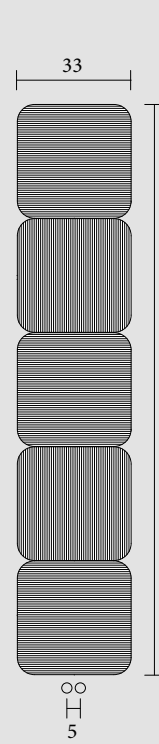

Lana V

AMDL CIRCLE STUDIO DI
MICHELE DE LUCCHI

Kcal = Watt x 0.860
BTU = Watt x 3.413

Watt Δt 60° = Watt Δt 50° x 1,277
Watt Δt 40° = Watt Δt 50° x 0.741
Watt Δt 30° = Watt Δt 50° x 0.504
Watt Δt 20° = Watt Δt 50° x 0.292

p max = 5.0 bar

[F]

Standard connection / Raccord standard
Standard Anschluss / Conexión estándar

[5] Special

connection / Raccord spéciale
Speziell Anschluss / Conexión especial

[H] + • 27

Special connection / Raccord spéciale
Speziell Anschluss / Conexión especial

Built-in valves
Vanne à encastrer
Einbauventile
Válvulas de empotrar
[CROM] E12VIR