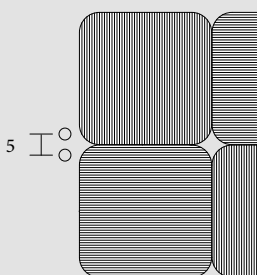

[5] + • 80

Special connection/Raccord spéciale
Speziell Anschluss/Conexión especial