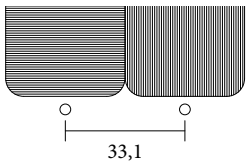

[F]

Standard connection / Raccord standard
Standard Anschluss / Conexión estándar