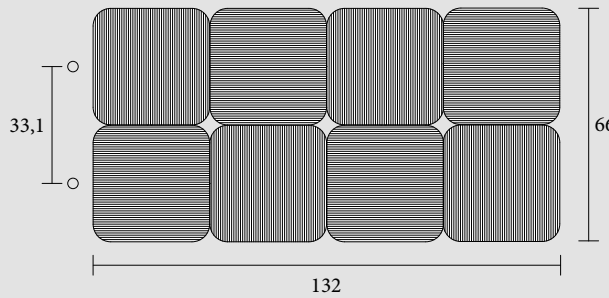

Kcal = Watt x 0.860
BTU = Watt x 3.413

Watt Δt 60° = Watt Δt 50° x 1,277
Watt Δt 40° = Watt Δt 50° x 0.741
Watt Δt 30° = Watt Δt 50° x 0.504
Watt Δt 20° = Watt Δt 50° x 0.292

p max = 5.0 bar

[F]

Standard connection/accord standard
Standard Anschluss/Conexión estándar

Lana O _ 33

H cm	L cm	l* cm	art*	Lt*	watt Δt 30°	watt Δt 50°	• [BASIC]*
33.0	99.0	5.0	LANOS099033B	0.4	188	373	975
33.0	132.0	5.0	LANOS132033B	0.5	272	540	1 198
33.0	165.0	5.0	LANOS165033B	0.6	356	707	1 421
33.0	198.0	5.0	LANOS198033B	0.8	411	815	1 650