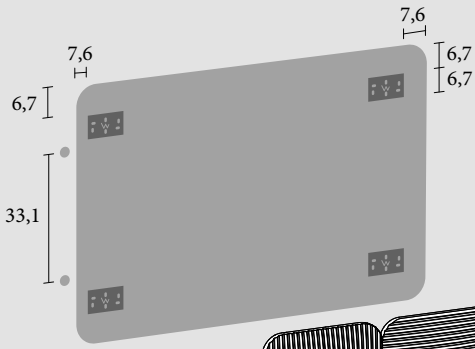

Lana O _ 33

H cm	L cm	l* cm	art*	Lt*	watt Δt 30°	watt Δt 50°	• [BASIC]*
33.0	99.0	5.0	LANOS099033B	0.4	188	373	975
33.0	132.0	5.0	LANOS132033B	0.5	272	540	1 198
33.0	165.0	5.0	LANOS165033B	0.6	356	707	1 421
33.0	198.0	5.0	LANOS198033B	0.8	411	815	1 650

Lana O _ 66

H cm	L cm	l* cm	art*	Lt*	watt Δt 30°	watt Δt 50°	• [BASIC]*
66.0	99.0	33.1	LANOD099066B	0.9	338	671	1 558
66.0	132.0	33.1	LANOD132066B	1.1	451	895	1 957
66.0	165.0	33.1	LANOD165066B	1.4	564	1 118	2 365
66.0	198.0	33.1	LANOD198066B	1.7	676	1 342	2 782

*The only colours available for this product are/ Les seules couleurs disponibles pour ce produit sont
Die einzigen Farben dieses Modells sind / Los únicos colores disponibles para este radiador son: [BASIC]