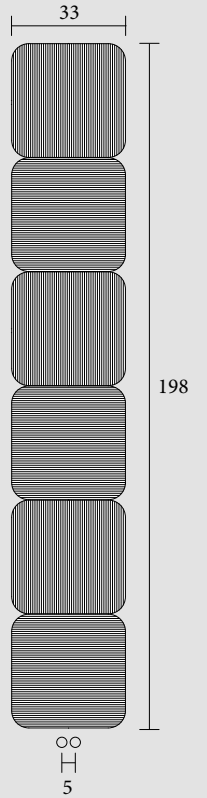

Lana V

AMDL CIRCLE STUDIO DI
MICHELE DE LUCCHI

Kcal = Watt x 0.860
BTU = Watt x 3.413

Watt Δt 60° = Watt Δt 50° x 1,277
Watt Δt 40° = Watt Δt 50° x 0.741
Watt Δt 30° = Watt Δt 50° x 0.504
Watt Δt 20° = Watt Δt 50° x 0.292

p max = 5.0 bar

[F]

Standard connection / Raccord standard
Standard Anschluss / Conexión estándar

[5] Special

connection / Raccord spéciale
Speziell Anschluss / Conexión especial

[H] + • 27

Special connection / Raccord spéciale
Speziell Anschluss / Conexión especial

Built-in valves
Vanne à encastrer
Einbauventile
Válvulas de empotrar
[CROM] E12VIR