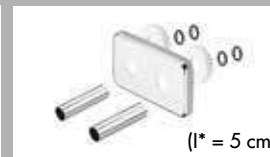

Sleeving kit
Kit couvre tuyau
Rosetten
Kit cubre tubo
(l* = 5 cm)
[CROM] **C5R • 73**