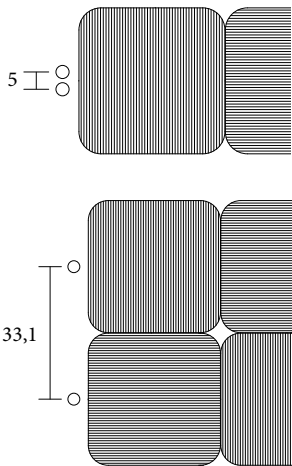

AN·TRAX IT

LANA
DESIGN AMDL CIRCLE, STUDIO
DI MICHELE DE LUCCHI

GRIFFE
COLLECTION

Lana V

AMDL CIRCLE STUDIO DI
MICHELE DE LUCCHI

Kcal = Watt x 0.860
BTU = Watt x 3.413

Watt Δt 60° = Watt Δt 50° x 1,277
Watt Δt 40° = Watt Δt 50° x 0.741
Watt Δt 30° = Watt Δt 50° x 0.504
Watt Δt 20° = Watt Δt 50° x 0.292

16 MM < Ø < 24 MM
[CROM] **CWR**

Sleeving kit
Kit couvre tuyau
Rosetten
Kit cubre tubo

[CROM] **C5R**

Towel bar
Porte-serviettes
Handtuchhalter
Porta toallas

[COLOR] **MLNC**

Lana O

AMDL CIRCLE STUDIO DI
MICHELE DE LUCCHI

Kcal = Watt x 0.860
BTU = Watt x 3.413

Watt Δt 60° = Watt Δt 50° x 1,277
Watt Δt 40° = Watt Δt 50° x 0.741
Watt Δt 30° = Watt Δt 50° x 0.504
Watt Δt 20° = Watt Δt 50° x 0.292

p max = 5.0 bar

[F]

Standard connection/accord standard
Standard Anschluss/Conexión estándar