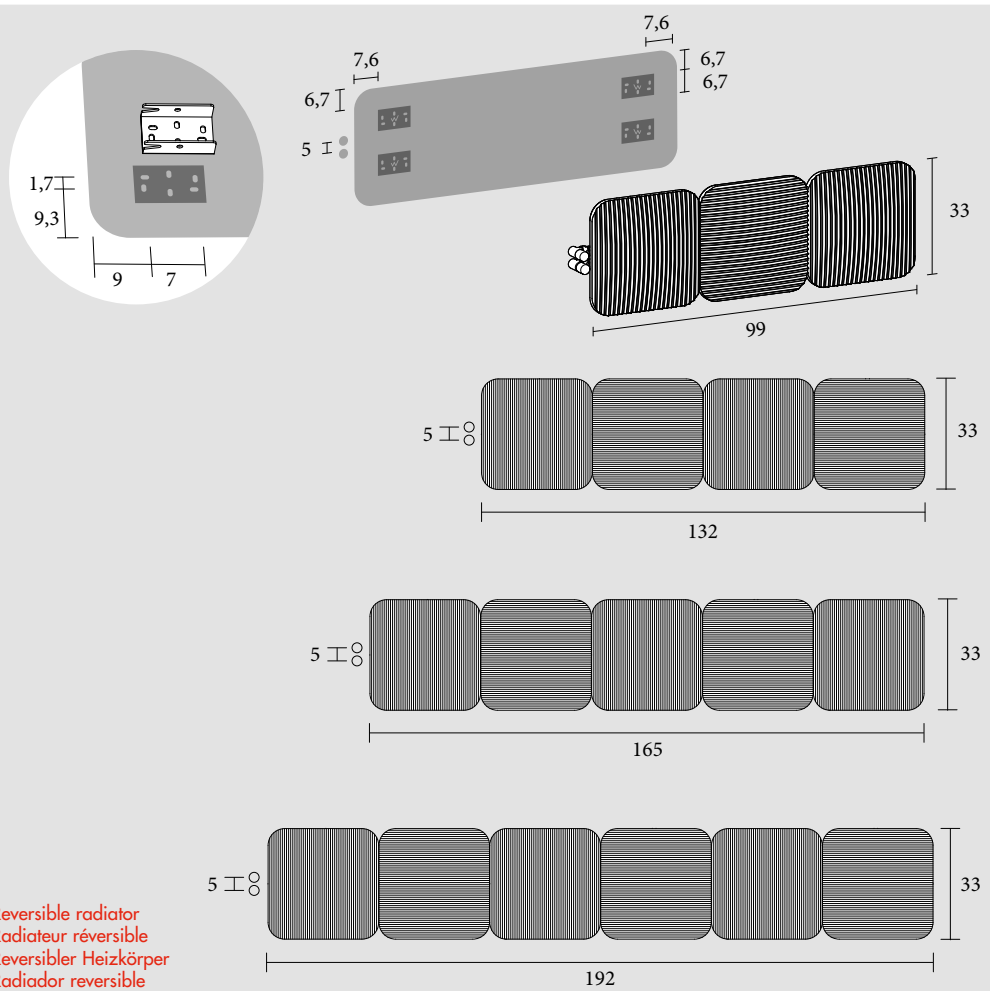

[5] + • 80

Special connection/Raccord spéciale
Speziell Anschluss/Conexión especial

[H] + • 27

Special connection/Raccord spéciale
Speziell Anschluss/Conexión especial