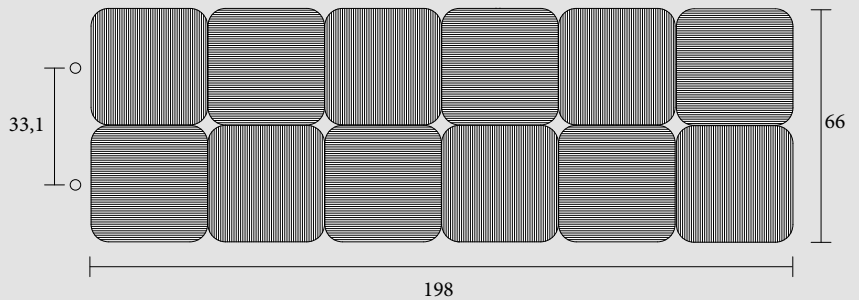

Kcal = Watt x 0.860
BTU = Watt x 3.413

Watt Δt 60° = Watt Δt 50° x 1,277
Watt Δt 40° = Watt Δt 50° x 0.741
Watt Δt 30° = Watt Δt 50° x 0.504
Watt Δt 20° = Watt Δt 50° x 0.292

p max = 5.0 bar

[F]

Standard connection/accord standard
Standard Anschluss/Conexión estándar

Lana O _ 33

H cm	L cm	l* cm	art*	Lt*	watt Δt 30°	watt Δt 50°	• [BASIC]*
33.0	99.0	5.0	LANOS099033B	0.4	188	373	975
33.0	132.0	5.0	LANOS132033B	0.5	272	540	1 198
33.0	165.0	5.0	LANOS165033B	0.6	356	707	1 421
33.0	198.0	5.0	LANOS198033B	0.8	411	815	1 650